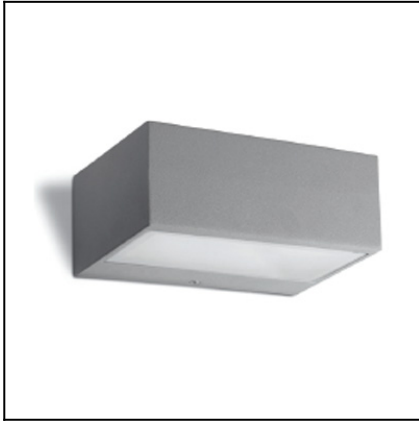

OUT

NEMESIS

05-9177-J6-B8

The photograph may not match the reference exactly. Please read the product description to identify the finish.