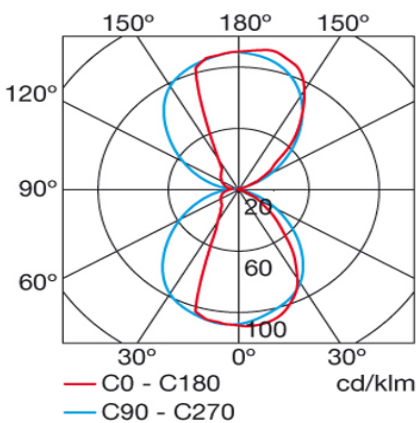

Download photometric file .ldt / .ies

TECHNICAL CHARACTERISTICS

Type:	Wall fixture
IP Protection degrees:	IP44
IK Protection degrees:	IK06
Lampholder:	1 x R7s
Power (W):	R7s max. 100W
Total power consumption (W):	100
Voltage / Frequency:	230V/50-60Hz
Units per box:	8
Net Weight (Kg):	0.675
EAN:	8435111074886

MATERIALS / FINISHES

Structure material:	Injected aluminium	Diffuser material:	Glass
Structure finish:	Brown	Diffuser finish:	Sandblasted