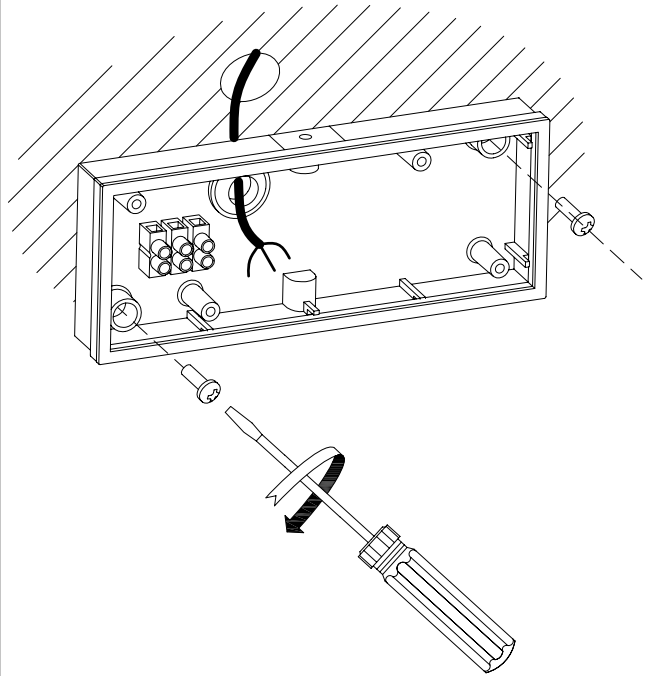

### TECHNICAL CHARACTERISTICS

Type:	Wall fixture
IP Protection degrees:	IP44
IK Protection degrees:	IK06
Lampholder:	1 x R7s
Power (W):	R7s max. 100W
Total power consumption (W):	100
Voltage / Frequency:	230V/50-60Hz
Units per box:	8
Net Weight (Kg):	0.675
EAN:	8435111074886

CRISTAL MATE  
MATT GLASS

PLANTILLA DE INSTALACIÓN  
INSTALLATION TEMPLATE

①

②

③

④