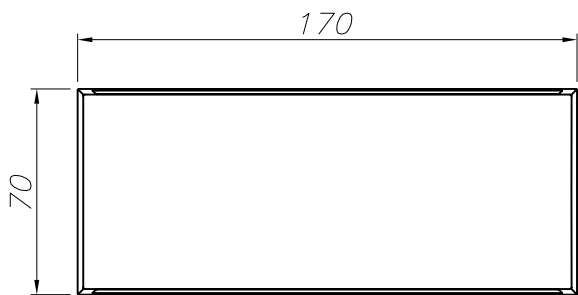

ALUMINIO INYECTADO
INJECTED ALUMINUM