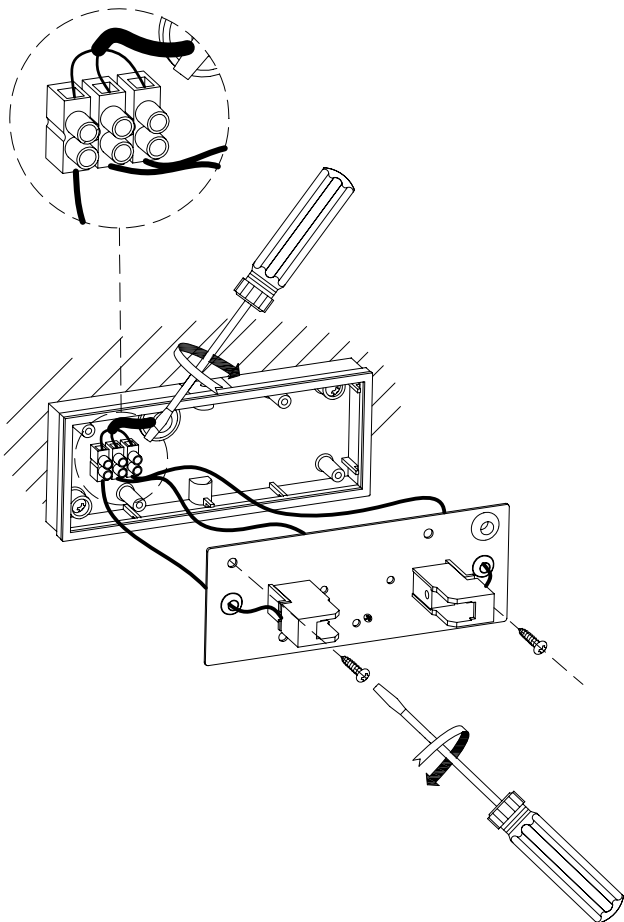

### TECHNICAL CHARACTERISTICS

Type:	Wall fixture
IP Protection degrees:	IP44
IK Protection degrees:	IK06
Lampholder:	1 x R7s
Power (W):	R7s max. 100W
Total power consumption (W):	100
Voltage / Frequency:	230V/50-60Hz
Units per box:	8
Net Weight (Kg):	0.675
EAN:	8435111074886

CRISTAL MATE  
MATT GLASS

PLANTILLA DE INSTALACIÓN  
INSTALLATION TEMPLATE

①

②

③

④