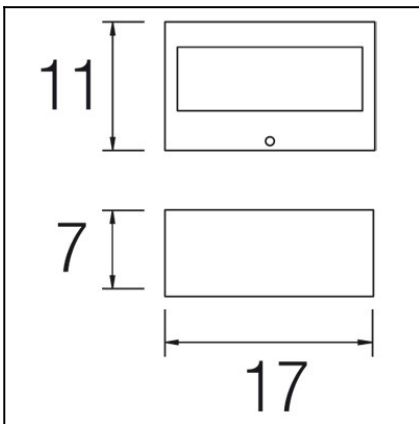

Download photometric file .ldt / .ies

TECHNICAL CHARACTERISTICS

Type:	Wall fixture
IP Protection degrees:	IP44
IK Protection degrees:	IK06
Lampholder:	1 x R7s
Power (W):	R7s max. 100W
Total power consumption (W):	100
Voltage / Frequency:	230V/50-60Hz
Units per box:	8
Net Weight (Kg):	0.675
EAN:	8435111074886

MATERIALS / FINISHES

Structure material:	Injected aluminium	Diffuser material:	Glass
Structure finish:	Brown	Diffuser finish:	Sandblasted