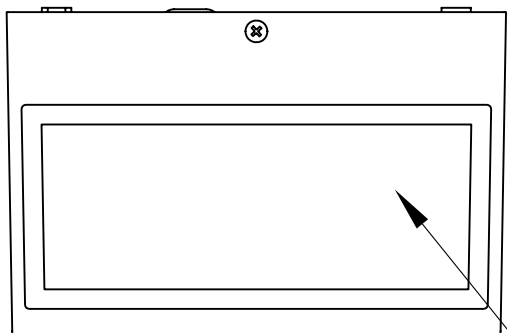

CRISTAL MATE
MATT GLASS