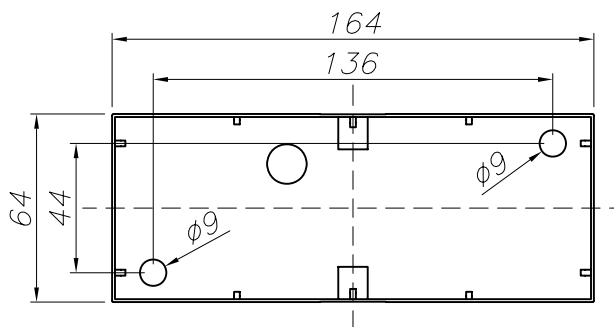

PLANTILLA DE INSTALACIÓN
INSTALLATION TEMPLATE