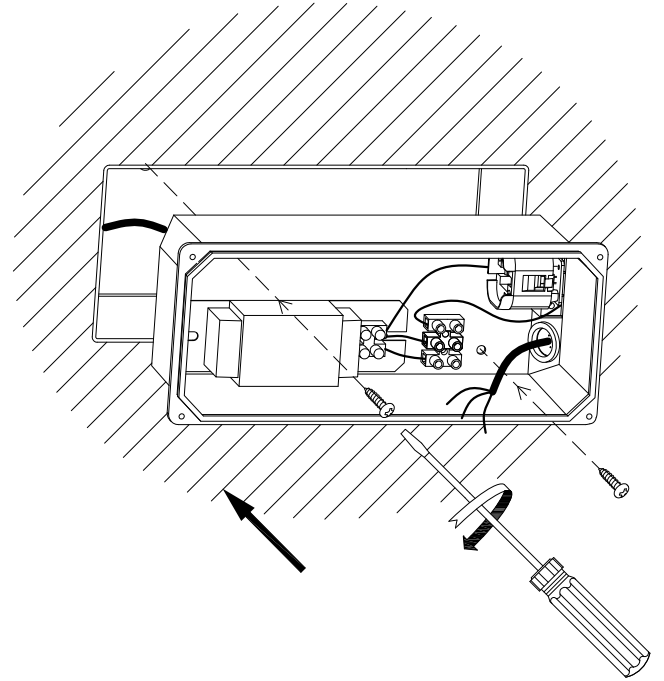

OUT 

MICENAS

05-9179-14-B8

The photograph may not match the reference exactly. Please read the product description to identify the finish.

TECHNICAL CHARACTERISTICS

Type:	Downlight
IP Protection degrees:	IP44
IK Protection degrees:	IK06
Lampholder:	1 x G24d3
Power (W):	G24d3 26W
Total power consumption (W):	33.4
Voltage / Frequency:	230V/50Hz
Warranty (Years):	2
Units per box:	12
Net Weight (Kg):	1.41
EAN:	8435111097564,00

MATERIALS / FINISHES

Structure material: Injected aluminium
Structure finish: White

Diffuser material: Glass
Diffuser finish: Tinted

GEAR

Gear included: Yes, Magnetic

G24d-3 26W

Download photometric file .ldt / .ies

ALUMINIO INYECTADO
INJECTED ALUMINUM

CAJA DE EMPOTRAR DE PP
PP FLUSH FITTING BOX

CAJA DE EMPOTRAR
FLUSH FITTING BOX

①

②

③

④