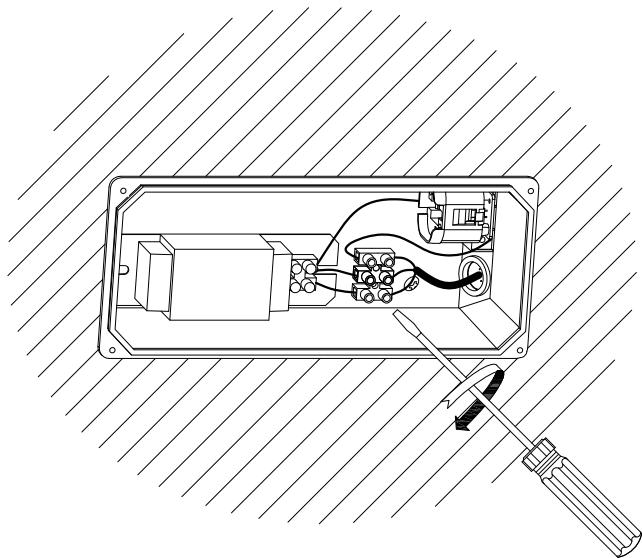

OUT 

MICENAS

05-9179-14-B8

The photograph may not match the reference exactly. Please read the product description to identify the finish.

TECHNICAL CHARACTERISTICS

Type:	Downlight
IP Protection degrees:	IP44
IK Protection degrees:	IK06
Lampholder:	1 x G24d3
Power (W):	G24d3 26W
Total power consumption (W):	33.4
Voltage / Frequency:	230V/50Hz
Warranty (Years):	2
Units per box:	12
Net Weight (Kg):	1.41
EAN:	8435111097564,00

MATERIALS / FINISHES

Structure material: Injected aluminium
Structure finish: White

Diffuser material: Glass
Diffuser finish: Tinted

GEAR

Gear included: Yes, Magnetic

G24d-3 26W

Download photometric file .ldt / .ies

ALUMINIO INYECTADO
INJECTED ALUMINUM

CAJA DE EMPOTRAR DE PP
PP FLUSH FITTING BOX

CAJA DE EMPOTRAR
FLUSH FITTING BOX

①

②

③

④