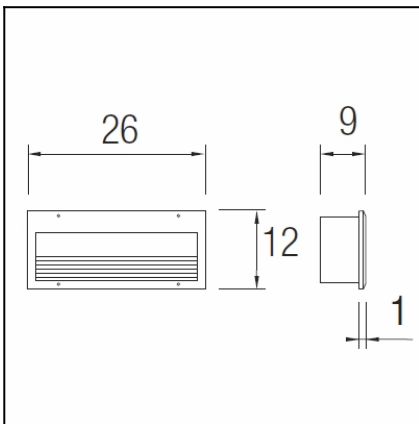

OUT 

MICENAS

05-9179-14-B8

The photograph may not match the reference exactly. Please read the product description to identify the finish.

TECHNICAL CHARACTERISTICS

Type:	Downlight
IP Protection degrees:	IP44
IK Protection degrees:	IK06
Lampholder:	1 x G24d3
Power (W):	G24d3 26W
Total power consumption (W):	33.4
Voltage / Frequency:	230V/50Hz
Warranty (Years):	2
Units per box:	12
Net Weight (Kg):	1.41
EAN:	8435111097564,00

MATERIALS / FINISHES

Structure material: Injected aluminium
Structure finish: White

Diffuser material: Glass
Diffuser finish: Tinted

GEAR

Gear included: Yes, Magnetic

G24d-3 26W

Download photometric file .ldt / .ies