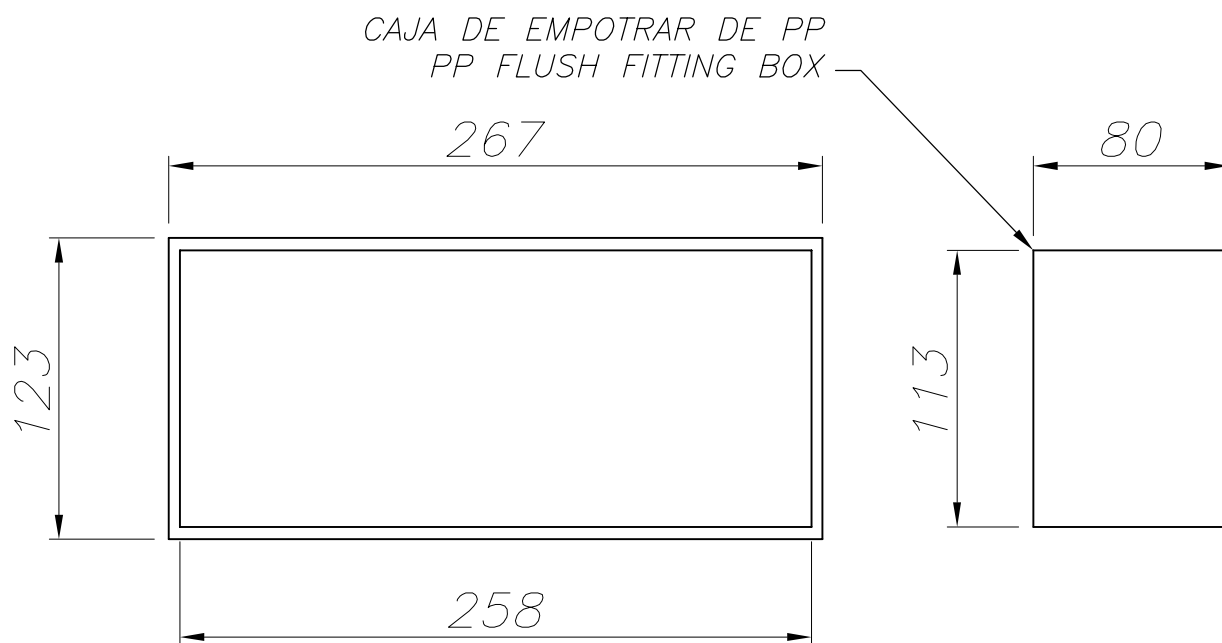

OUT 

MICENAS

05-9179-14-B8

The photograph may not match the reference exactly. Please read the product description to identify the finish.

TECHNICAL CHARACTERISTICS

Type:	Downlight
IP Protection degrees:	IP44
IK Protection degrees:	IK06
Lampholder:	1 x G24d3
Power (W):	G24d3 26W
Total power consumption (W):	33.4
Voltage / Frequency:	230V/50Hz
Warranty (Years):	2
Units per box:	12
Net Weight (Kg):	1.41
EAN:	8435111097564,00

MATERIALS / FINISHES

Structure material: Injected aluminium
Structure finish: White

Diffuser material: Glass
Diffuser finish: Tinted

GEAR

Gear included: Yes, Magnetic

G24d-3 26W

Download photometric file .ldt / .ies

ALUMINIO INYECTADO
INJECTED ALUMINUM

CAJA DE EMPOTRAR DE PP
PP FLUSH FITTING BOX

CAJA DE EMPOTRAR
FLUSH FITTING BOX

①

②

③

④