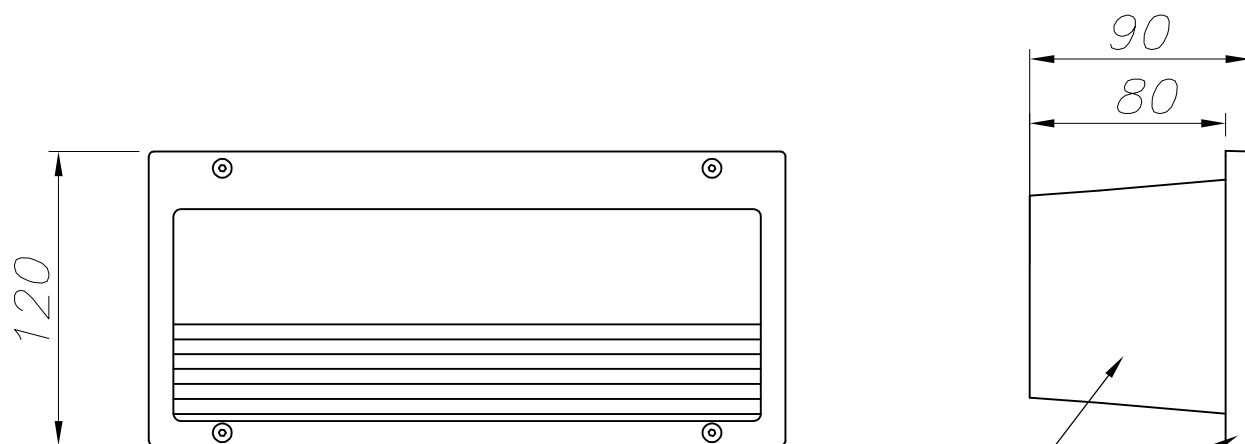

ALUMINIO INYECTADO
INJECTED ALUMINUM