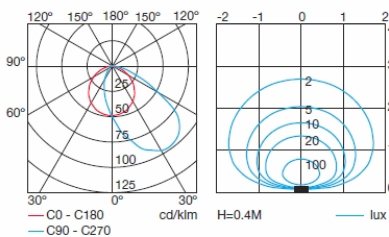

OUT 

MICENAS

05-9179-14-B8

The photograph may not match the reference exactly. Please read the product description to identify the finish.

TECHNICAL CHARACTERISTICS

Type:	Downlight
IP Protection degrees:	IP44
IK Protection degrees:	IK06
Lampholder:	1 x G24d3
Power (W):	G24d3 26W
Total power consumption (W):	33.4
Voltage / Frequency:	230V/50Hz
Warranty (Years):	2
Units per box:	12
Net Weight (Kg):	1.41
EAN:	8435111097564,00

MATERIALS / FINISHES

Structure material: Injected aluminium
Structure finish: White

Diffuser material: Glass
Diffuser finish: Tinted

GEAR

Gear included: Yes, Magnetic

G24d-3 26W

Download photometric file .ldt / .ies