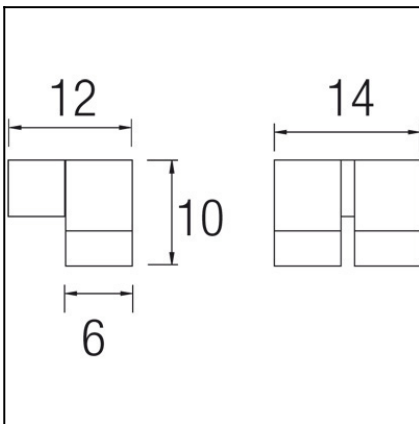

The photograph may not match the reference exactly. Please read the product description to identify the finish.

TECHNICAL CHARACTERISTICS

Type:	Wall fixture
IP Protection degrees:	IP44
Lampholder:	2 x GU10
Power (W):	GU10 Max.50W
Bulb included:	2 x GU10 50W
Total power consumption (W):	100
Voltage / Frequency:	230V/50-60Hz
Units per box:	4
Net Weight (Kg):	1.225
EAN:	8435111044643

MATERIALS / FINISHES

Structure material: Aluminium
Structure finish: Grey

Diffuser material: Glass
Diffuser finish: Tempered

GU-10 50W

Download photometric file .ldt / .ies

①

②

③