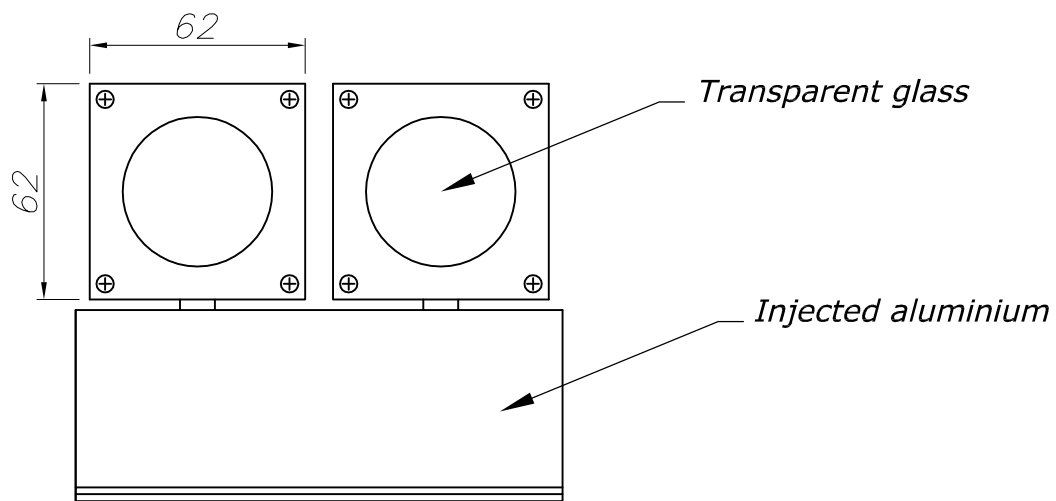

The photograph may not match the reference exactly. Please read the product description to identify the finish.

TECHNICAL CHARACTERISTICS

Type:	Wall fixture
IP Protection degrees:	IP44
Lampholder:	2 x GU10
Power (W):	GU10 Max.50W
Bulb included:	2 x GU10 50W
Total power consumption (W):	100
Voltage / Frequency:	230V/50-60Hz
Units per box:	4
Net Weight (Kg):	1.225
EAN:	8435111044643

MATERIALS / FINISHES

Structure material: Aluminium
Structure finish: Grey

Diffuser material: Glass
Diffuser finish: Tempered

GU-10 50W

Download photometric file .ldt / .ies

①

②

③