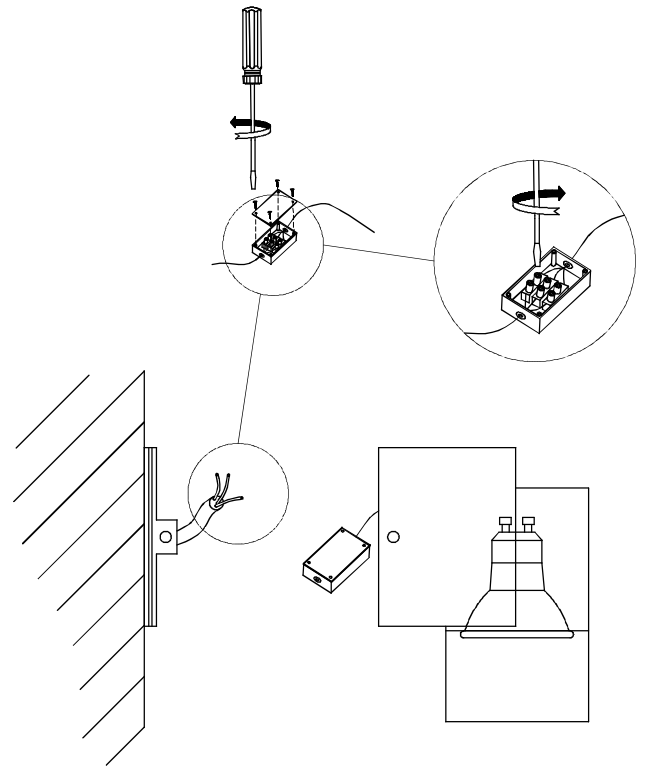

The photograph may not match the reference exactly. Please read the product description to identify the finish.

TECHNICAL CHARACTERISTICS

Type:	Wall fixture
IP Protection degrees:	IP44
Lampholder:	2 x GU10
Power (W):	GU10 Max.50W
Bulb included:	2 x GU10 50W
Total power consumption (W):	100
Voltage / Frequency:	230V/50-60Hz
Units per box:	4
Net Weight (Kg):	1.225
EAN:	8435111044643

MATERIALS / FINISHES

Structure material: Aluminium
Structure finish: Grey

Diffuser material: Glass
Diffuser finish: Tempered

GU-10 50W

Download photometric file .ldt / .ies

①

②

③