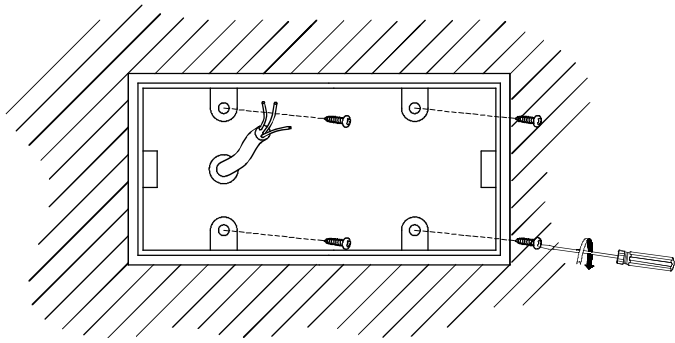

The photograph may not match the reference exactly. Please read the product description to identify the finish.

TECHNICAL CHARACTERISTICS

Type:	Wall fixture
IP Protection degrees:	IP44
Lampholder:	2 x GU10
Power (W):	GU10 Max.50W
Bulb included:	2 x GU10 50W
Total power consumption (W):	100
Voltage / Frequency:	230V/50-60Hz
Units per box:	4
Net Weight (Kg):	1.225
EAN:	8435111044643

MATERIALS / FINISHES

Structure material: Aluminium
Structure finish: Grey

Diffuser material: Glass
Diffuser finish: Tempered

GU-10 50W

Download photometric file .ldt / .ies

①

②

③