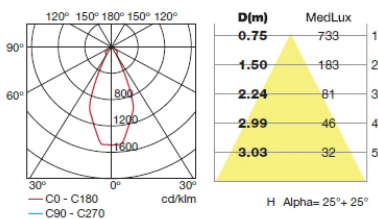

The photograph may not match the reference exactly. Please read the product description to identify the finish.

TECHNICAL CHARACTERISTICS

Type:	Wall fixture
IP Protection degrees:	IP44
Lampholder:	2 x GU10
Power (W):	GU10 Max.50W
Bulb included:	2 x GU10 50W
Total power consumption (W):	100
Voltage / Frequency:	230V/50-60Hz
Units per box:	4
Net Weight (Kg):	1.225
EAN:	8435111044643

MATERIALS / FINISHES

Structure material: Aluminium
Structure finish: Grey

Diffuser material: Glass
Diffuser finish: Tempered

GU-10 50W

Download photometric file .ldt / .ies

①

②

③