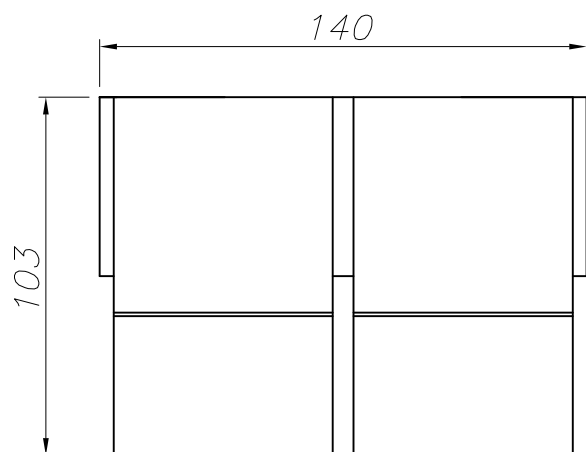

The photograph may not match the reference exactly. Please read the product description to identify the finish.

TECHNICAL CHARACTERISTICS

Type:	Wall fixture
IP Protection degrees:	IP44
Lampholder:	2 x GU10
Power (W):	GU10 Max.50W
Bulb included:	2 x GU10 50W
Total power consumption (W):	100
Voltage / Frequency:	230V/50-60Hz
Units per box:	4
Net Weight (Kg):	1.225
EAN:	8435111044643

MATERIALS / FINISHES

Structure material: Aluminium
Structure finish: Grey

Diffuser material: Glass
Diffuser finish: Tempered

GU-10 50W

Download photometric file .ldt / .ies

①

②

③