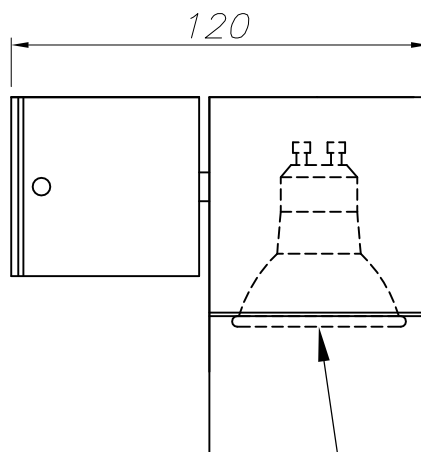

The photograph may not match the reference exactly. Please read the product description to identify the finish.

TECHNICAL CHARACTERISTICS

Type:	Wall fixture
IP Protection degrees:	IP44
Lampholder:	2 x GU10
Power (W):	GU10 Max.50W
Bulb included:	2 x GU10 50W
Total power consumption (W):	100
Voltage / Frequency:	230V/50-60Hz
Units per box:	4
Net Weight (Kg):	1.225
EAN:	8435111044643

MATERIALS / FINISHES

Structure material: Aluminium
Structure finish: Grey

Diffuser material: Glass
Diffuser finish: Tempered

GU-10 50W

Download photometric file .ldt / .ies

①

②

③