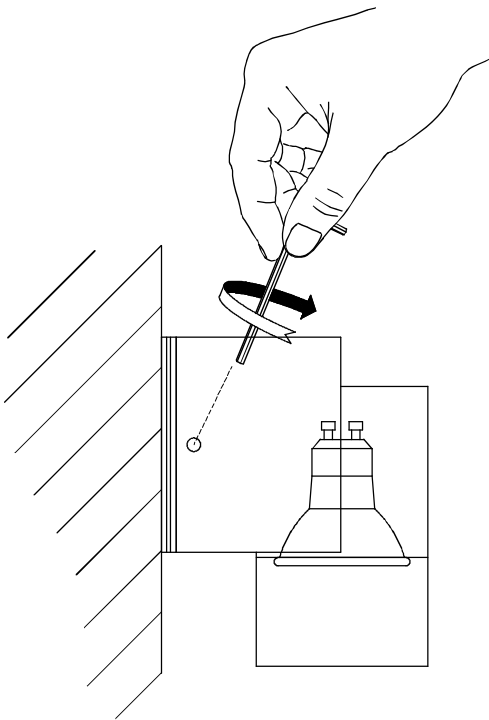

The photograph may not match the reference exactly. Please read the product description to identify the finish.

TECHNICAL CHARACTERISTICS

Type:	Wall fixture
IP Protection degrees:	IP44
Lampholder:	2 x GU10
Power (W):	GU10 Max.50W
Bulb included:	2 x GU10 50W
Total power consumption (W):	100
Voltage / Frequency:	230V/50-60Hz
Units per box:	4
Net Weight (Kg):	1.225
EAN:	8435111044643

MATERIALS / FINISHES

Structure material: Aluminium
Structure finish: Grey

Diffuser material: Glass
Diffuser finish: Tempered

GU-10 50W

Download photometric file .ldt / .ies

①

②

③