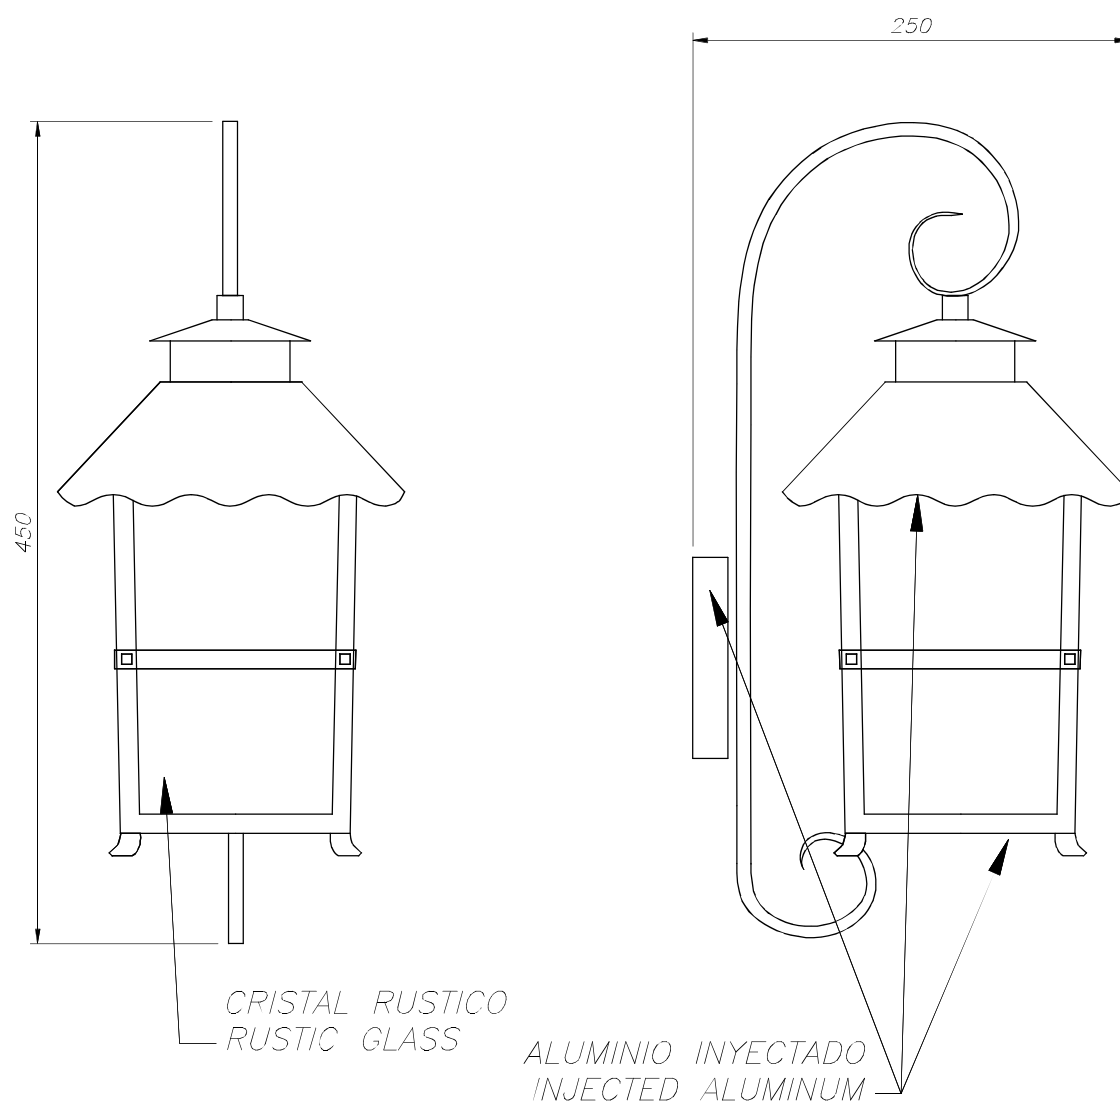

### TECHNICAL CHARACTERISTICS

Type:	Wall fixture
IP Protection degrees:	IP23
Lampholder:	1 x E27
Power (W):	E27 Max.100W
Total power consumption (W):	100
Voltage / Frequency:	220-240V/50-60Hz
Units per box:	4
Net Weight (Kg):	1.82
EAN:	8435111044681

### MATERIALS / FINISHES

**Structure material:** Injected aluminium

**Diffuser material:** Glass

**Structure finish:** Oxide brown

**Diffuser finish:** Rustic

PLANTILLA DE INSTALACIÓN  
INSTALLATION TEMPLATE