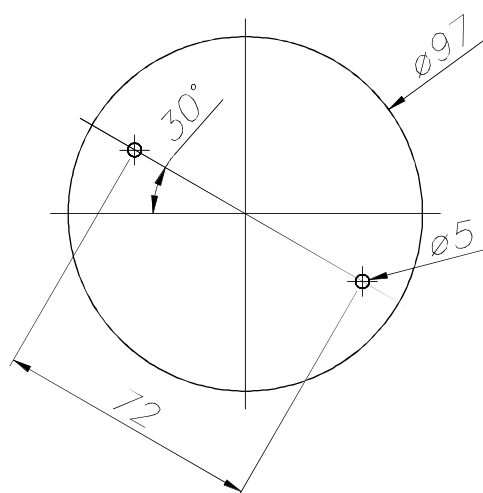

PLANTILLA DE INSTALACIÓN
INSTALLATION TEMPLATE