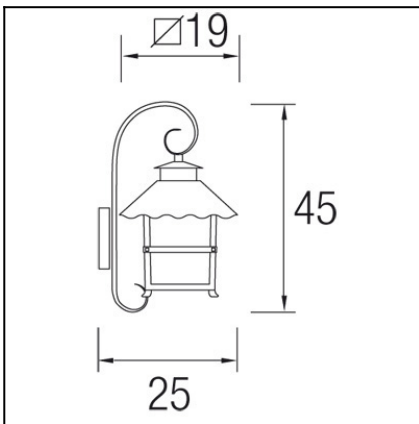

## 05-9202-18-AA

The photograph may not match the reference exactly. Please read the product description to identify the finish.

Download photometric file .ldt /.ies

### TECHNICAL CHARACTERISTICS

Type:	Wall fixture
IP Protection degrees:	IP23
Lampholder:	1 x E27
Power (W):	E27 Max.100W
Total power consumption (W):	100
Voltage / Frequency:	220-240V/50-60Hz
Units per box:	4
Net Weight (Kg):	1.82
EAN:	8435111044681