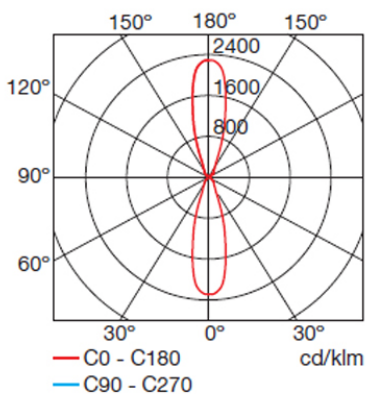

MATERIALS / FINISHES

Structure material:	Injected aluminium	Diffuser material:	Glass Methacrylate
Structure finish:	Grey	Diffuser finish:	Transparent Transparent