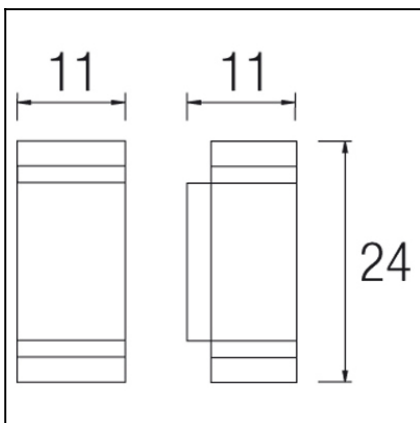

OUT 

SELENE
05-9234-34-37

The photograph may not match the reference exactly. Please read the product description to identify the finish.

TECHNICAL CHARACTERISTICS

Type:	Wall fixture
IP Protection degrees:	IP54
Lampholder:	2 x GU10 2 x GU10 2 x GU10
Power (W):	GU10 50 W GU10 14 W Fluorescent GU10 5 W LED
Bulb included:	2 x GU10 50 W 2 x GU10 2 x GU10
Voltage / Frequency:	220-240V/50-60Hz
Warranty (Years):	2
Units per box:	4
Net Weight (Kg):	1.07
EAN:	8435111049839,00