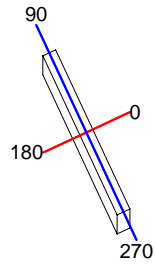

Luminaria		Ensayo		Lámpara	
Código	05-9265-Z5-37	Código	05-9266-Z5-37	Código	TL5 HO sup80 39W/830
Nombre	Luminaria 1x39W T5	Nombre	Luminaria IP-65 T5 1x54W	Número	1
Familia	- LEDS-C4	Fecha	12-11-2008	Posición	Universal
Eficiencia	52.69%	Sist. de Coord.	C-G	Flujo Total	3100.00 lm
Valor Máximo	276.40 cd/klm	Posición	C=0.00 G=0.00	Bisimétrico	

935mm x 75mm

Semiplanos C