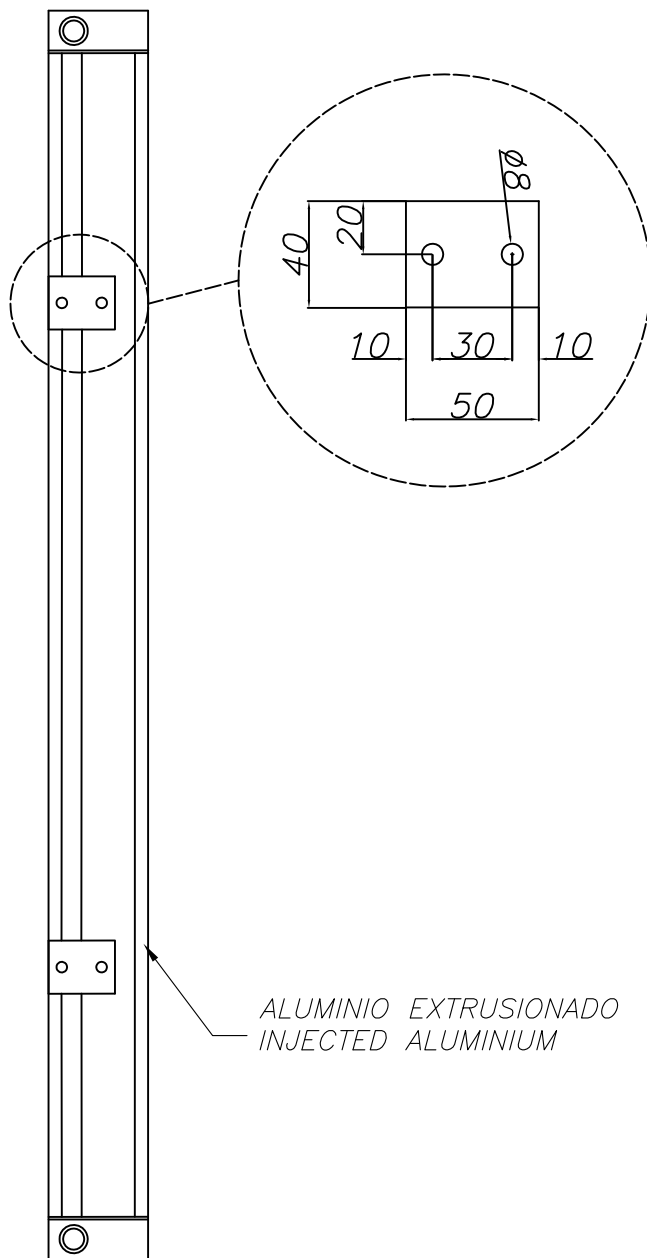

The photograph may not match the reference exactly. Please read the product description to identify the finish.

DESCRIPTION

Surface mountable light with extruded aluminium body and clear glass diffuser. Different sizes available depending on the wattage. Compact fluorescent light source using a T5 22W bulb (not supplied). Includes BAG electronic control components. Finished in dark grey. May be rotated by +45°/-90°. Its wire outlets on both sides makes it suitable for an array installation.

TECHNICAL CHARACTERISTICS

Type:	Wall fixture
Adjustable +45° / -90° on the horizontal axis.	
IP Protection degrees:	IP65
IK Protection degrees:	IK07
Lampholder:	1 x G5
Power (W):	G5 39W
Voltage / Frequency:	230V/50-60Hz
Units per box:	2
Net Weight (Kg):	3.23
EAN:	8435111049624

Luminaria		Ensayo		Lámpara	
Código	05-9265-Z5-37	Código	05-9266-Z5-37	Código	TL5 HO sup80 39W/830
Nombre	Luminaria 1x39W T5	Nombre	Luminaria IP-65 T5 1x54W	Número	1
Familia	- LEDS-C4	Fecha	12-11-2008	Posición	Universal
Eficiencia	52.69%	Sist. de Coord.	C-G	Flujo Total	3100.00 lm
Valor Máximo	276.40 cd/klm	Posición	C=0.00 G=0.00	Bisimétrico	

935mm x 75mm

Semiplanos C

180.0 ——— 0.0
270.0 ——— 90.0

Detalle placa fijación:
Detail fixation for the plate:

ALUMINIO EXTRUSIONADO
INJECTED ALUMINIUM

CRISTAL TRANSPARENTE
TRANSPARENT GLASS

LED5-C4

OUTDOOR