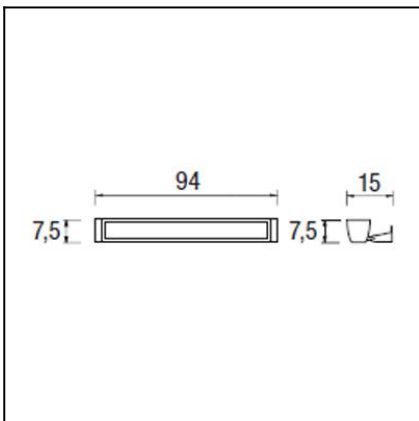

The photograph may not match the reference exactly. Please read the product description to identify the finish.

DESCRIPTION

Surface mountable light with extruded aluminium body and clear glass diffuser. Different sizes available depending on the wattage. Compact fluorescent light source using a T5 22W bulb (not supplied). Includes BAG electronic control components. Finished in dark grey. May be rotated by +45°/-90°. Its wire outlets on both sides makes it suitable for an array installation.

TECHNICAL CHARACTERISTICS

Type:	Wall fixture
Adjustable +45° / -90° on the horizontal axis.	
IP Protection degrees:	IP65
IK Protection degrees:	IK07
Lampholder:	1 x G5
Power (W):	G5 39W
Voltage / Frequency:	230V/50-60Hz
Units per box:	2
Net Weight (Kg):	3.23
EAN:	8435111049624

Luminaria		Ensayo		Lámpara	
Código	05-9265-Z5-37	Código	05-9266-Z5-37	Código	TL5 HO sup80 39W/830
Nombre	Luminaria 1x39W T5	Nombre	Luminaria IP-65 T5 1x54W	Número	1
Familia	- LEDS-C4	Fecha	12-11-2008	Posición	Universal
Eficiencia	52.69%	Sist. de Coord.	C-G	Flujo Total	3100.00 lm
Valor Máximo	276.40 cd/klm	Posición	C=0.00 G=0.00	Bisimétrico	

935mm x 75mm

Semiplanos C

180.0 ——— 0.0
270.0 ——— 90.0

Detalle placa fijación:
Detail fixation for the plate:

ALUMINIO EXTRUSIONADO
INJECTED ALUMINIUM

CRISTAL TRANSPARENTE
TRANSPARENT GLASS

LED5-C4

OUTDOOR