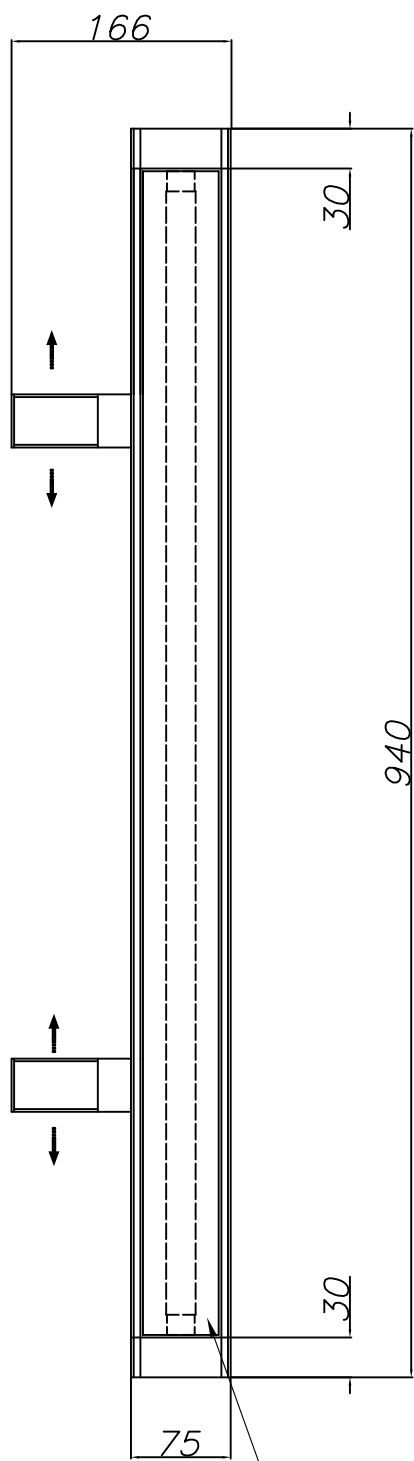

The photograph may not match the reference exactly. Please read the product description to identify the finish.

DESCRIPTION

Surface mountable light with extruded aluminium body and clear glass diffuser. Different sizes available depending on the wattage. Compact fluorescent light source using a T5 22W bulb (not supplied). Includes BAG electronic control components. Finished in dark grey. May be rotated by +45°/-90°. Its wire outlets on both sides makes it suitable for an array installation.

TECHNICAL CHARACTERISTICS

Type:	Wall fixture
Adjustable +45° / -90° on the horizontal axis.	
IP Protection degrees:	IP65
IK Protection degrees:	IK07
Lampholder:	1 x G5
Power (W):	G5 39W
Voltage / Frequency:	230V/50-60Hz
Units per box:	2
Net Weight (Kg):	3.23
EAN:	8435111049624

Luminaria		Ensayo		Lámpara	
Código	05-9265-Z5-37	Código	05-9266-Z5-37	Código	TL5 HO sup80 39W/830
Nombre	Luminaria 1x39W T5	Nombre	Luminaria IP-65 T5 1x54W	Número	1
Familia	- LEDS-C4	Fecha	12-11-2008	Posición	Universal
Eficiencia	52.69%	Sist. de Coord.	C-G	Flujo Total	3100.00 lm
Valor Máximo	276.40 cd/klm	Posición	C=0.00 G=0.00	Bisimétrico	

935mm x 75mm

Semiplanos C

180.0 ——— 0.0
270.0 ——— 90.0

Detalle placa fijación:
Detail fixation for the plate:

ALUMINIO EXTRUSIONADO
INJECTED ALUMINIUM

CRISTAL TRANSPARENTE
TRANSPARENT GLASS

LED5-C4

OUTDOOR