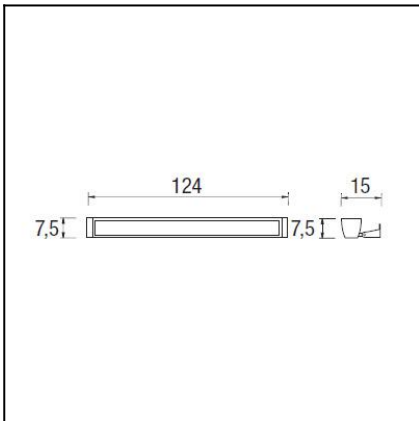

The photograph may not match the reference exactly. Please read the product description to identify the finish.

DESCRIPTION

Surface mountable light with extruded aluminium body and clear glass diffuser. Different sizes available depending on the wattage. Compact fluorescent light source using a T5 22W bulb (not supplied). Includes BAG electronic control components. Finished in dark grey. May be rotated by +45°/-90°. Its wire outlets on both sides makes it suitable for an array installation.

TECHNICAL CHARACTERISTICS

Type:	Wall fixture
Adjustable +45° / -90° on the horizontal axis.	
IP Protection degrees:	IP65
IK Protection degrees:	IK07
Lampholder:	1 x G5
Power (W):	G5 54W
Voltage / Frequency:	230V/50-60Hz
Units per box:	2
Net Weight (Kg):	4.035
EAN:	8435111049600

Luminaria		Ensayo		Lámpara	
Código	05-9266-Z5-37	Código	05-9266-Z5-37	Código	TL5 HO sup80 54W/840
Nombre	Luminaria 1x54W T5	Nombre	Luminaria IP-65 T5 1x54W	Número	1
Familia	- LEDS-C4	Fecha	12-11-2008	Posición	Universal
Eficiencia	52.69%	Sist. de Coord.	C-G	Flujo Total	4450.00 lm
Valor Máximo	276.40 cd/klm	Posición	C=0.00 G=0.00		Bisimétrico

1235mm x 75mm

Semiplanos C

180.0 ——— 0.0
270.0 ——— 90.0

LEDs-C4

OUTDOOR

05-9264
05-9265
05-9266