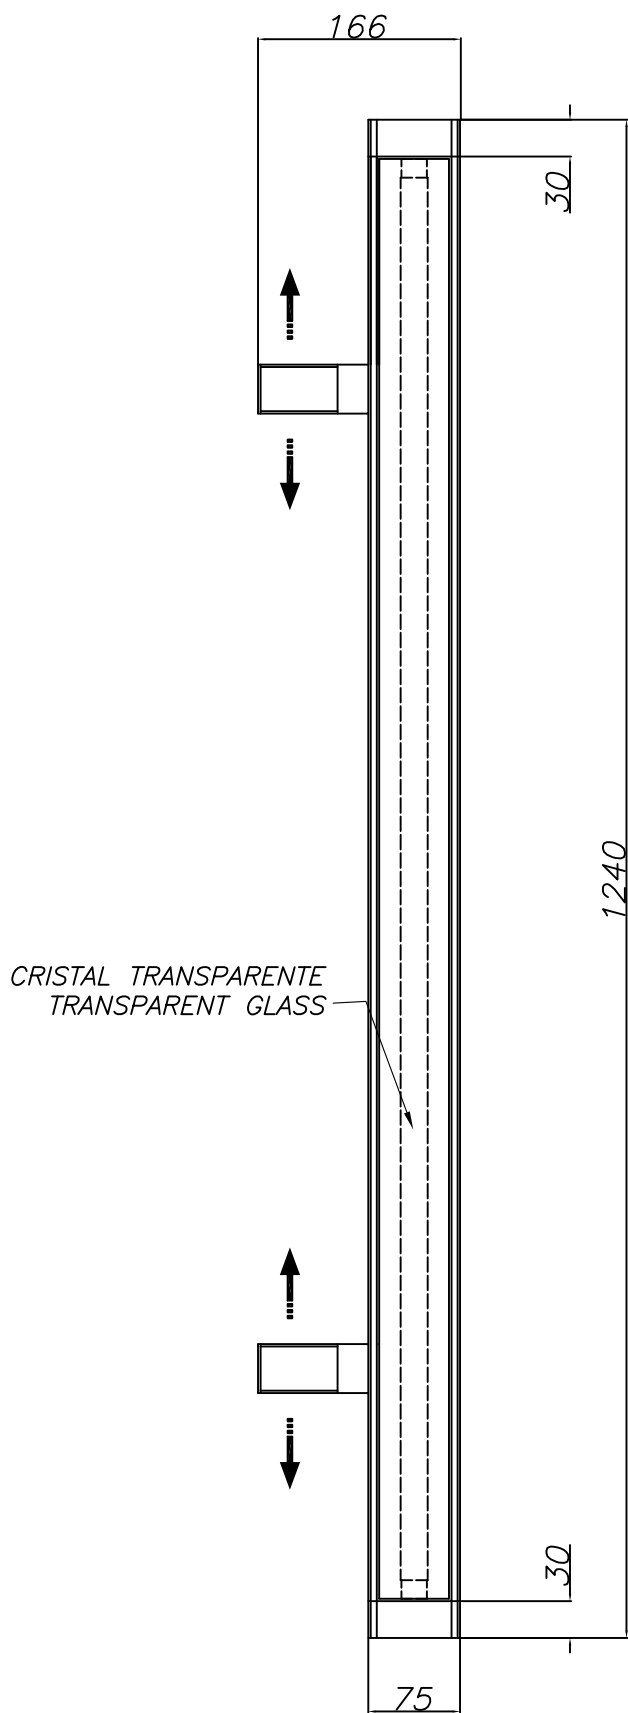

The photograph may not match the reference exactly. Please read the product description to identify the finish.

DESCRIPTION

Surface mountable light with extruded aluminium body and clear glass diffuser. Different sizes available depending on the wattage. Compact fluorescent light source using a T5 22W bulb (not supplied). Includes BAG electronic control components. Finished in dark grey. May be rotated by +45°/-90°. Its wire outlets on both sides makes it suitable for an array installation.

TECHNICAL CHARACTERISTICS

Type:	Wall fixture
Adjustable +45° / -90° on the horizontal axis.	
IP Protection degrees:	IP65
IK Protection degrees:	IK07
Lampholder:	1 x G5
Power (W):	G5 54W
Voltage / Frequency:	230V/50-60Hz
Units per box:	2
Net Weight (Kg):	4.035
EAN:	8435111049600

Luminaria		Ensayo		Lámpara	
Código	05-9266-Z5-37	Código	05-9266-Z5-37	Código	TL5 HO sup80 54W/840
Nombre	Luminaria 1x54W T5	Nombre	Luminaria IP-65 T5 1x54W	Número	1
Familia	- LEDS-C4	Fecha	12-11-2008	Posición	Universal
Eficiencia	52.69%	Sist. de Coord.	C-G	Flujo Total	4450.00 lm
Valor Máximo	276.40 cd/klm	Posición	C=0.00 G=0.00		Bisimétrico

1235mm x 75mm

Semiplanos C

180.0 ——— 0.0
270.0 ——— 90.0

LEDs-C4

OUTDOOR

05-9264
05-9265
05-9266