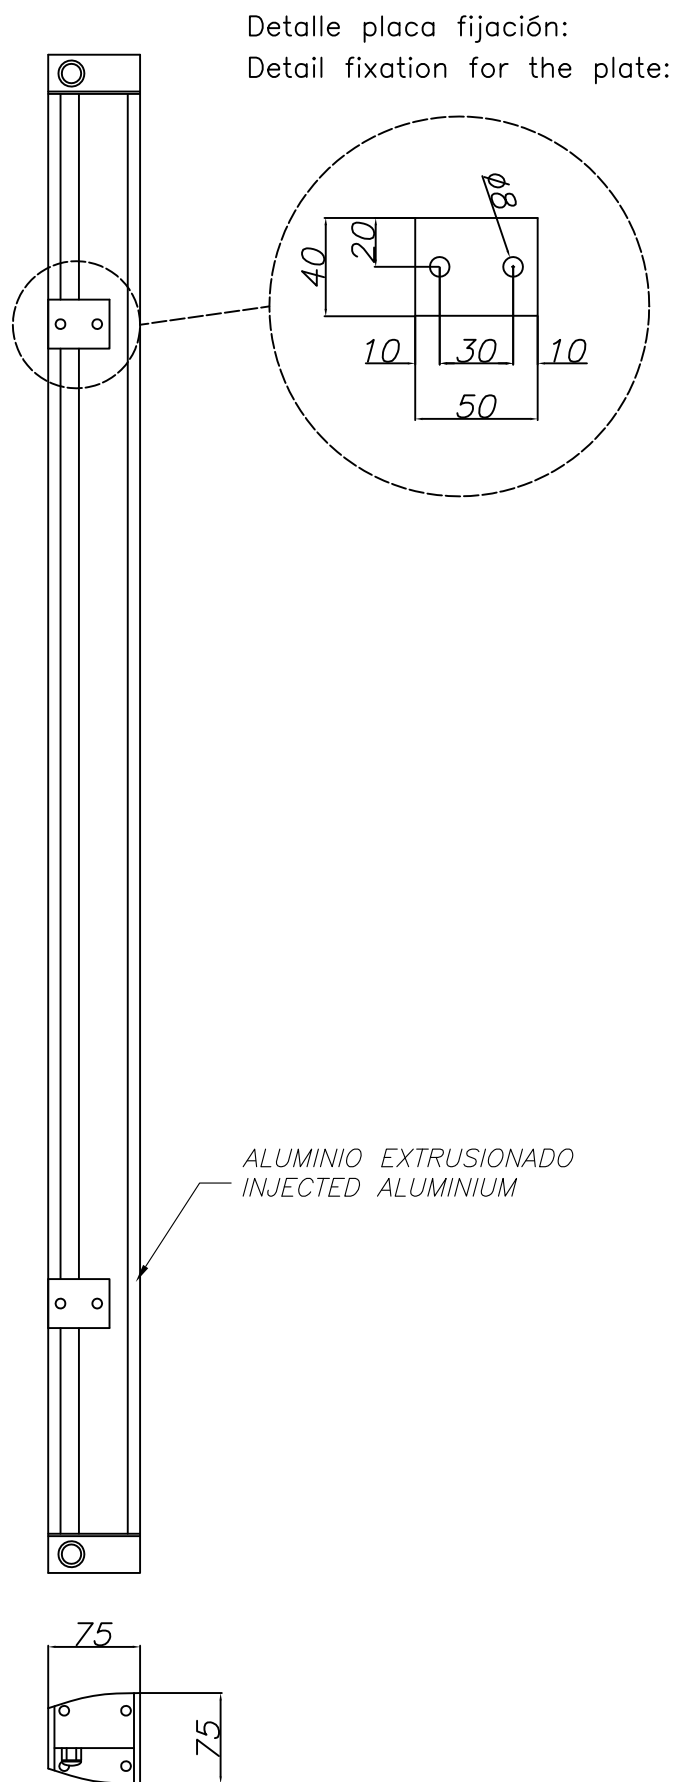

The photograph may not match the reference exactly. Please read the product description to identify the finish.

DESCRIPTION

Surface mountable light with extruded aluminium body and clear glass diffuser. Different sizes available depending on the wattage. Compact fluorescent light source using a T5 22W bulb (not supplied). Includes BAG electronic control components. Finished in dark grey. May be rotated by +45°/-90°. Its wire outlets on both sides makes it suitable for an array installation.

TECHNICAL CHARACTERISTICS

Type:	Wall fixture
Adjustable +45° / -90° on the horizontal axis.	
IP Protection degrees:	IP65
IK Protection degrees:	IK07
Lampholder:	1 x G5
Power (W):	G5 54W
Voltage / Frequency:	230V/50-60Hz
Units per box:	2
Net Weight (Kg):	4.035
EAN:	8435111049600

Luminaria		Ensayo		Lámpara	
Código	05-9266-Z5-37	Código	05-9266-Z5-37	Código	TL5 HO sup80 54W/840
Nombre	Luminaria 1x54W T5	Nombre	Luminaria IP-65 T5 1x54W	Número	1
Familia	- LEDS-C4	Fecha	12-11-2008	Posición	Universal
Eficiencia	52.69%	Sist. de Coord.	C-G	Flujo Total	4450.00 lm
Valor Máximo	276.40 cd/klm	Posición	C=0.00 G=0.00		Bisimétrico

1235mm x 75mm

Semiplanos C

180.0 ——— 0.0
270.0 ——— 90.0

LEDs-C4

OUTDOOR

05-9264
05-9265
05-9266