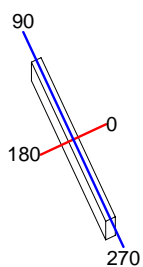

Luminaria		Ensayo		Lámpara	
Código	05-9266-Z5-37	Código	05-9266-Z5-37	Código	TL5 HO sup80 54W/840
Nombre	Luminaria 1x54W T5	Nombre	Luminaria IP-65 T5 1x54W	Número	1
Familia	- LEDS-C4	Fecha	12-11-2008	Posición	Universal
Eficiencia	52.69%	Sist. de Coord.	C-G	Flujo Total	4450.00 lm
Valor Máximo	276.40 cd/klm	Posición	C=0.00 G=0.00		Bisimétrico

1235mm x 75mm

Semiplanos C