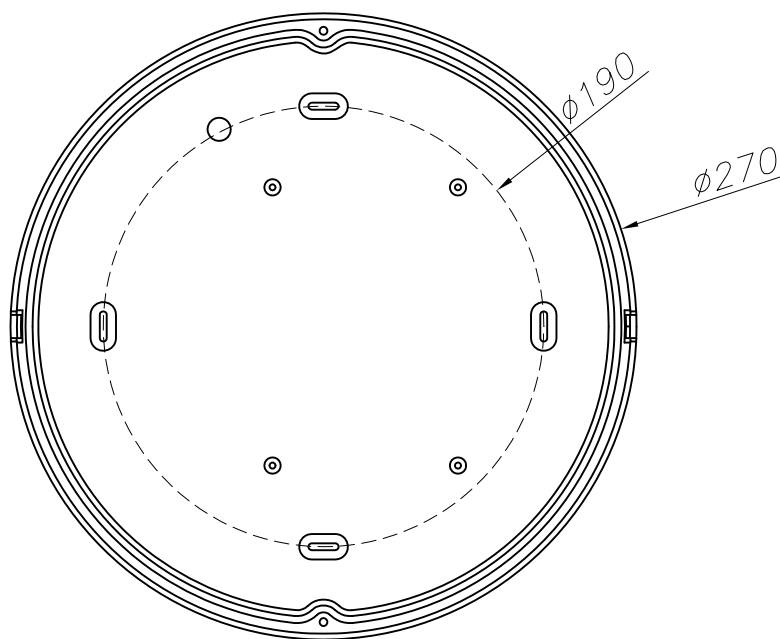

PLANTILLA DE INSTALACIÓN
INSTALLATION TEMPLATE