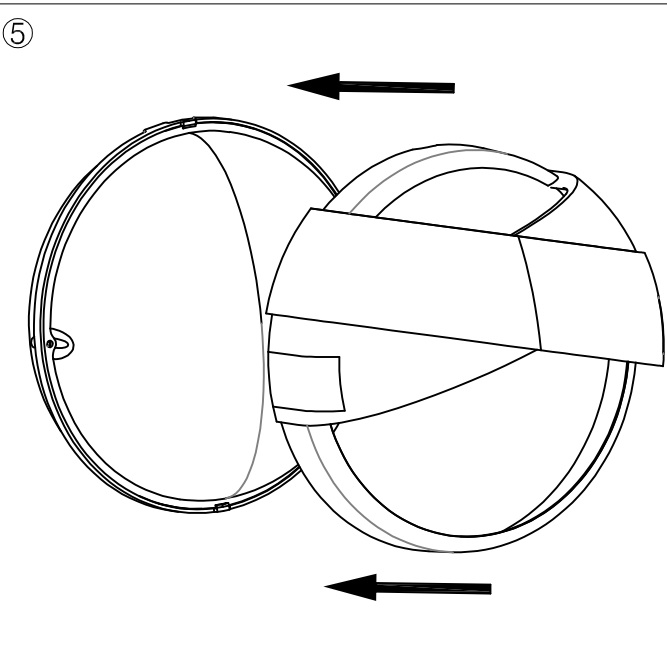

OUT 

ECLIPSE

05-9300-Z5-M3

The photograph may not match the reference exactly. Please read the product description to identify the finish.

TECHNICAL CHARACTERISTICS

Type:	Wall fixture
IP Protection degrees:	IP54
IK Protection degrees:	IK10
Lampholder:	2 x E27
Power (W):	E27 max. 40W
Total power consumption (W):	80
Voltage / Frequency:	220-240V/50-60Hz
Warranty (Years):	2
Units per box:	6
Net Weight (Kg):	0.93
EAN:	8435111055755,00

ALUMINIO INYECTADO
INJECTED ALUMINIUM

ABS REFORZADO CON FIBRA DE VIDRIO
ABS REINFORCED WITH FIBERGLASS

PLANTILLA DE INSTALACIÓN
INSTALLATION TEMPLATE

①

②

③

④

⑤