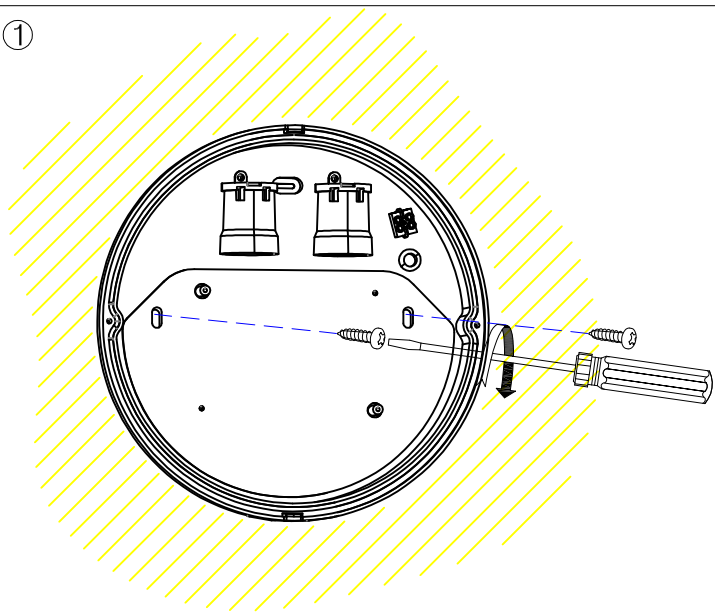

OUT 

ECLIPSE

05-9300-Z5-M3

The photograph may not match the reference exactly. Please read the product description to identify the finish.

TECHNICAL CHARACTERISTICS

Type:	Wall fixture
IP Protection degrees:	IP54
IK Protection degrees:	IK10
Lampholder:	2 x E27
Power (W):	E27 max. 40W
Total power consumption (W):	80
Voltage / Frequency:	220-240V/50-60Hz
Warranty (Years):	2
Units per box:	6
Net Weight (Kg):	0.93
EAN:	8435111055755,00

ALUMINIO INYECTADO
INJECTED ALUMINIUM

ABS REFORZADO CON FIBRA DE VIDRIO
ABS REINFORCED WITH FIBERGLASS

PLANTILLA DE INSTALACIÓN
INSTALLATION TEMPLATE

①

②

③

④

⑤