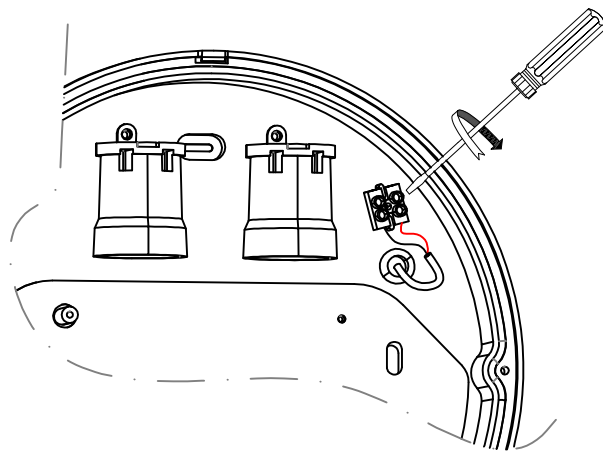

OUT 

ECLIPSE

05-9300-Z5-M3

The photograph may not match the reference exactly. Please read the product description to identify the finish.

TECHNICAL CHARACTERISTICS

Type:	Wall fixture
IP Protection degrees:	IP54
IK Protection degrees:	IK10
Lampholder:	2 x E27
Power (W):	E27 max. 40W
Total power consumption (W):	80
Voltage / Frequency:	220-240V/50-60Hz
Warranty (Years):	2
Units per box:	6
Net Weight (Kg):	0.93
EAN:	8435111055755,00

ALUMINIO INYECTADO
INJECTED ALUMINIUM

ABS REFORZADO CON FIBRA DE VIDRIO
ABS REINFORCED WITH FIBERGLASS

PLANTILLA DE INSTALACIÓN
INSTALLATION TEMPLATE

①

②

③

④

⑤