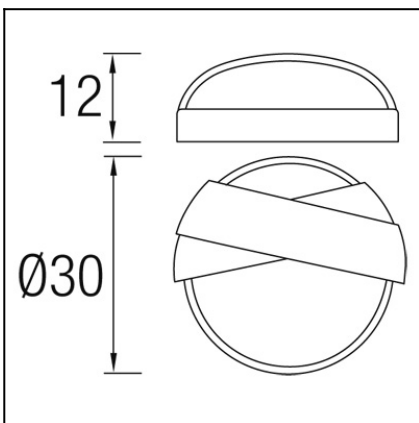

OUT 

ECLIPSE

05-9300-Z5-M3

The photograph may not match the reference exactly. Please read the product description to identify the finish.

TECHNICAL CHARACTERISTICS

Type:	Wall fixture
IP Protection degrees:	IP54
IK Protection degrees:	IK10
Lampholder:	2 x E27
Power (W):	E27 max. 40W
Total power consumption (W):	80
Voltage / Frequency:	220-240V/50-60Hz
Warranty (Years):	2
Units per box:	6
Net Weight (Kg):	0.93
EAN:	8435111055755,00