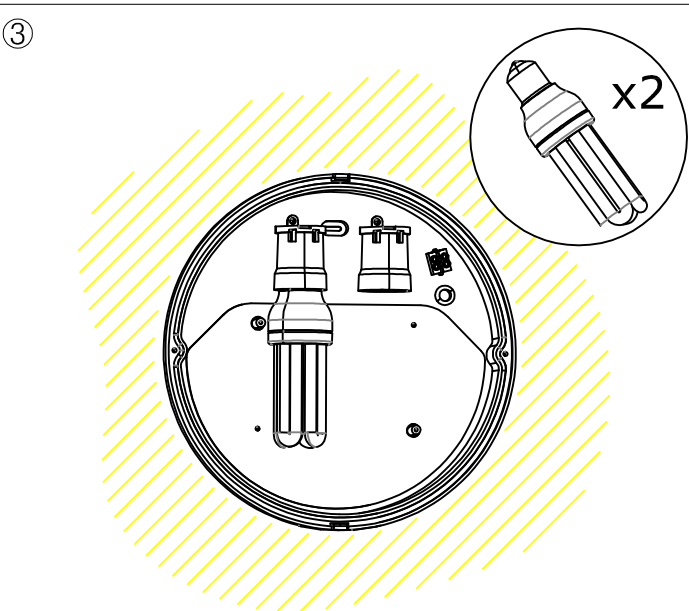

OUT 

ECLIPSE

05-9300-Z5-M3

The photograph may not match the reference exactly. Please read the product description to identify the finish.

TECHNICAL CHARACTERISTICS

Type:	Wall fixture
IP Protection degrees:	IP54
IK Protection degrees:	IK10
Lampholder:	2 x E27
Power (W):	E27 max. 40W
Total power consumption (W):	80
Voltage / Frequency:	220-240V/50-60Hz
Warranty (Years):	2
Units per box:	6
Net Weight (Kg):	0.93
EAN:	8435111055755,00

ALUMINIO INYECTADO
INJECTED ALUMINIUM

ABS REFORZADO CON FIBRA DE VIDRIO
ABS REINFORCED WITH FIBERGLASS

PLANTILLA DE INSTALACIÓN
INSTALLATION TEMPLATE

①

②

③

④

⑤