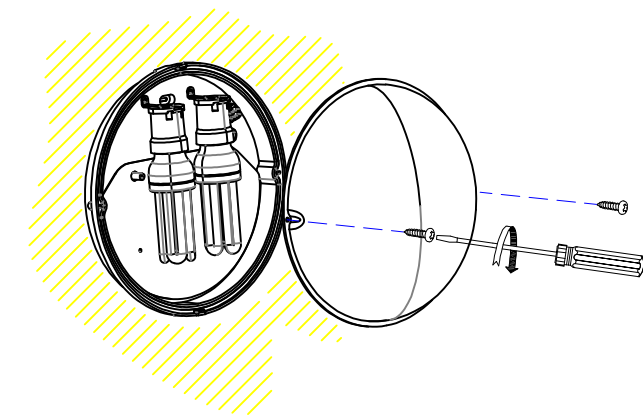

OUT 

ECLIPSE

05-9300-Z5-M3

The photograph may not match the reference exactly. Please read the product description to identify the finish.

TECHNICAL CHARACTERISTICS

Type:	Wall fixture
IP Protection degrees:	IP54
IK Protection degrees:	IK10
Lampholder:	2 x E27
Power (W):	E27 max. 40W
Total power consumption (W):	80
Voltage / Frequency:	220-240V/50-60Hz
Warranty (Years):	2
Units per box:	6
Net Weight (Kg):	0.93
EAN:	8435111055755,00

ALUMINIO INYECTADO
INJECTED ALUMINIUM

ABS REFORZADO CON FIBRA DE VIDRIO
ABS REINFORCED WITH FIBERGLASS

PLANTILLA DE INSTALACIÓN
INSTALLATION TEMPLATE

①

②

③

④

⑤