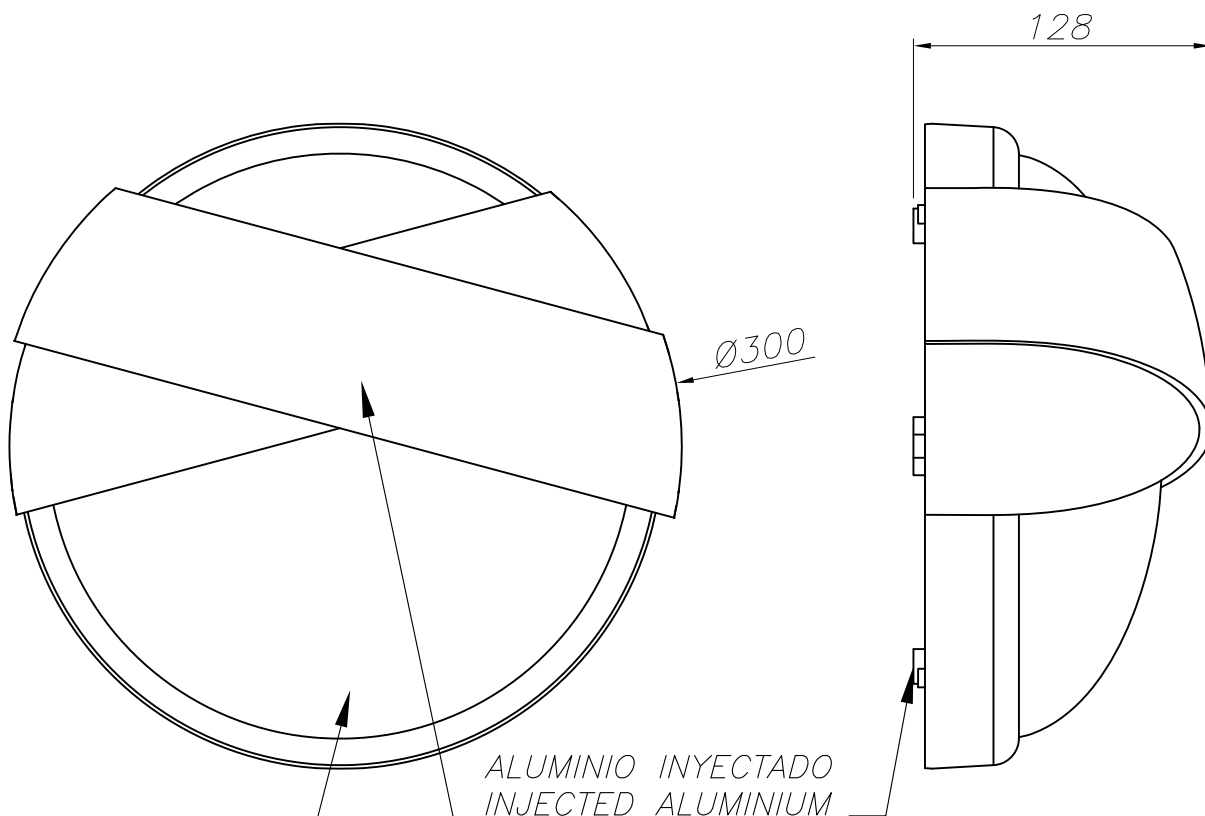

POLICARBONATO MATE
MATT POLYCARBONATE

ALUMINIO INYECTADO
INJECTED ALUMINIUM

ABS REFORZADO CON FIBRA DE VIDRIO
ABS REINFORCED WITH FIBERGLASS