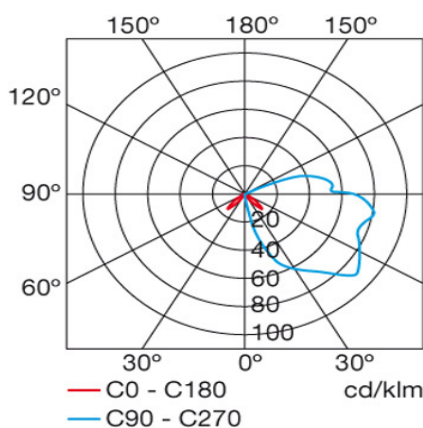

Download photometric file .ldt /.ies