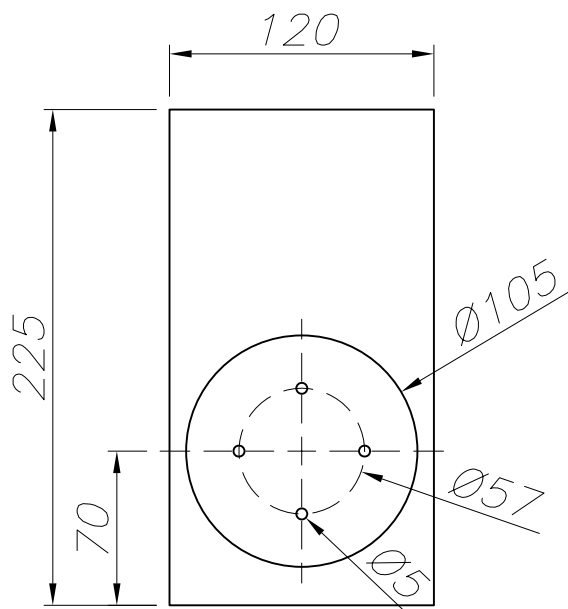

PLANTILLA DE INSTALACIÓN
INSTALLATION TEMPLATE