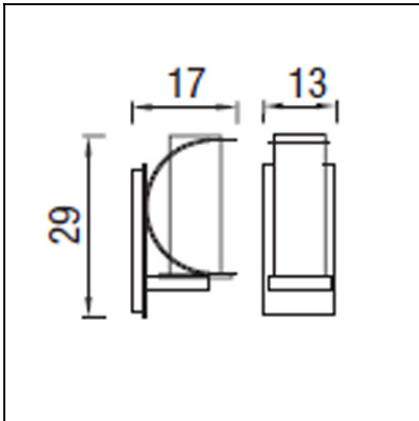

**OUT** 
**CIRI**
**05-9330-05-B8**

The photograph may not match the reference exactly. Please read the product description to identify the finish.

Download photometric file .ldt /.ies

**TECHNICAL CHARACTERISTICS**

Type:	Wall fixture
IP Protection degrees:	IP44
Lampholder:	1 x E27
Power (W):	E27 max. 100W
Total power consumption (W):	100
Voltage / Frequency:	220-240V/50-60Hz
Warranty (Years):	2
Units per box:	6
Net Weight (Kg):	1.55
EAN:	8435111058619,00