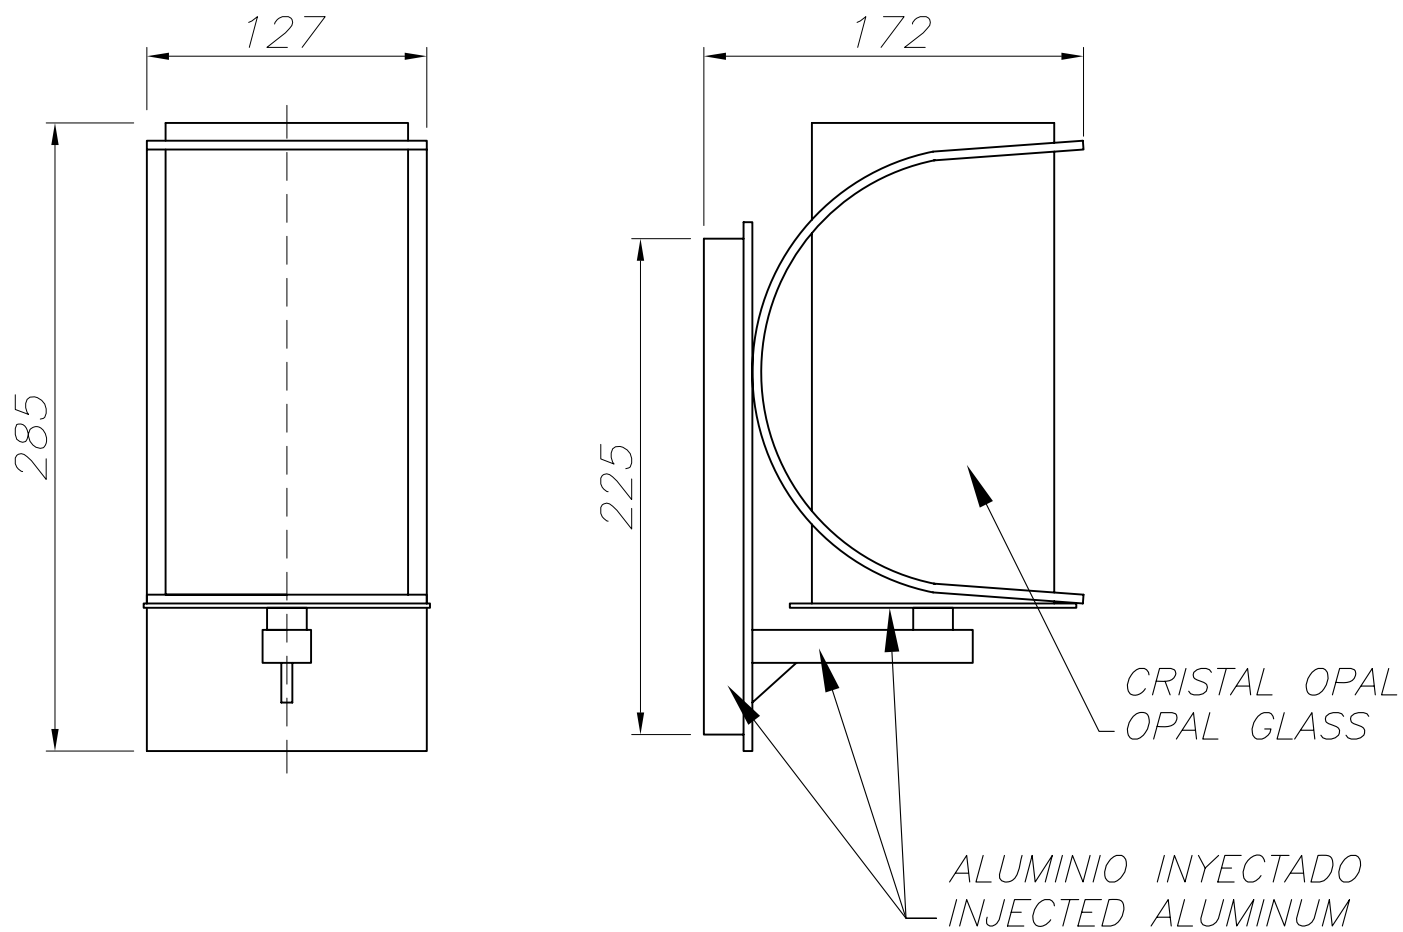

PLANTILLA DE INSTALACIÓN
INSTALLATION TEMPLATE