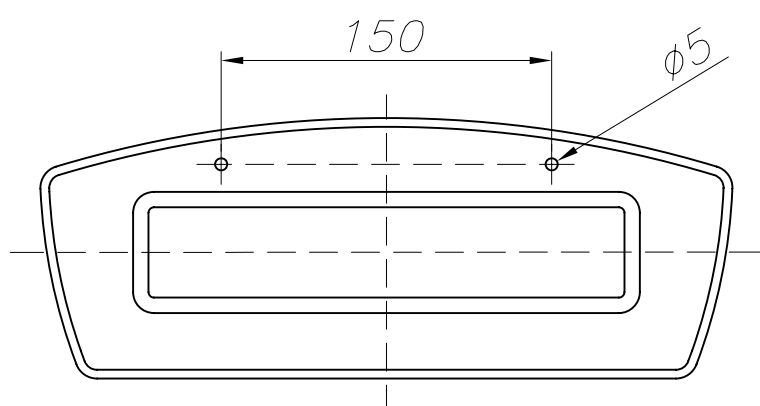

PLANTILLA DE INSTALACIÓN
INSTALLATION TEMPLATE