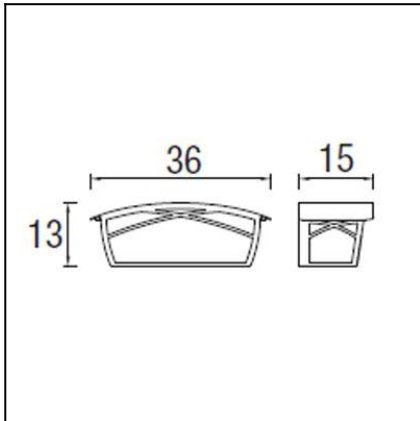

Download photometric file .ldt /.ies

TECHNICAL CHARACTERISTICS

Type:	Wall fixture
IP Protection degrees:	IP23
Lampholder:	1 x E27
Power (W):	E27 MAX 100W
Total power consumption (W):	100
Voltage / Frequency:	230V/50-60Hz
Units per box:	4
Net Weight (Kg):	1.3
EAN:	8435111067093

MATERIALS / FINISHES

Structure material: High purity aluminium
Structure finish: Oxide brown

Diffuser material: Glass
Diffuser finish: Rustic