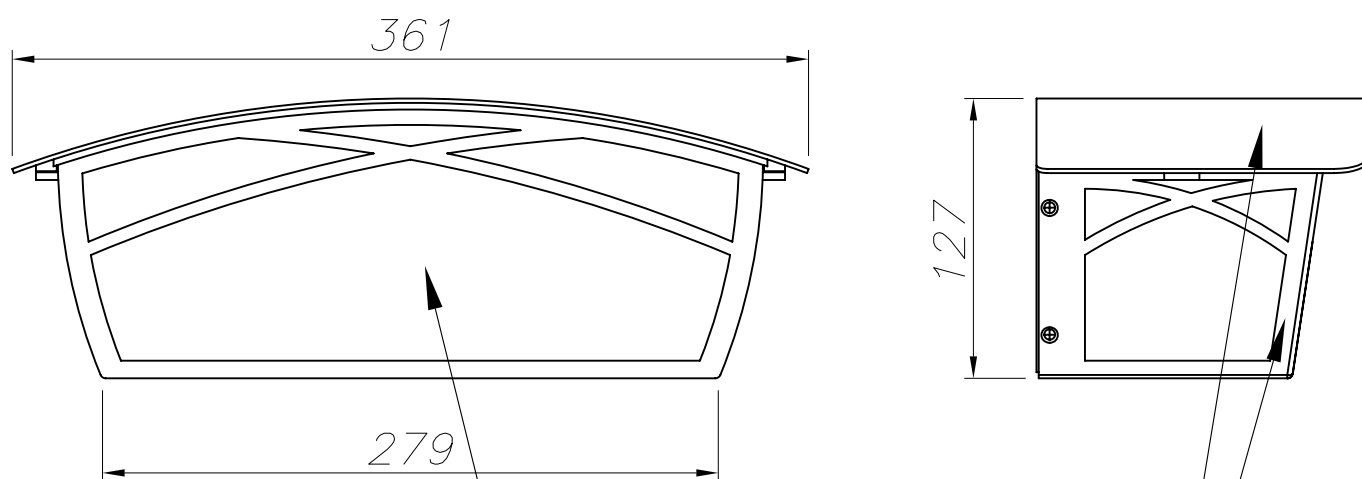

CRISTAL RUSTICO
RUSTIC GLASS

ALUMINIO INYECTADO
INJECTED ALUMINUM