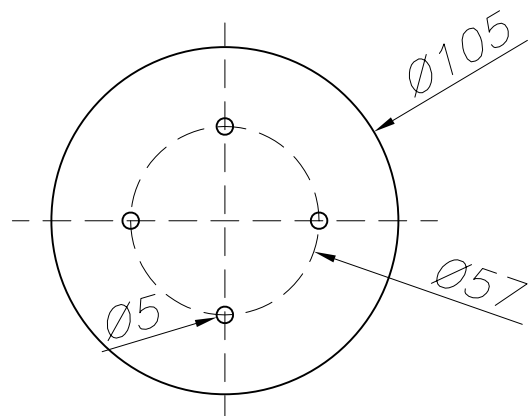

PLANTILLA DE INSTALACIÓN
INSTALLATION TEMPLATE