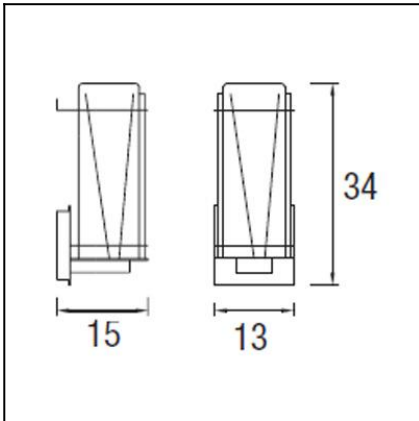

The photograph may not match the reference exactly. Please read the product description to identify the finish.

TECHNICAL CHARACTERISTICS

Type:	Wall fixture
IP Protection degrees:	IP44
Lampholder:	1 x E27
Power (W):	E27 MAX 100W
Total power consumption (W):	100
Voltage / Frequency:	230V/50-60Hz
Units per box:	6
Net Weight (Kg):	1.4
EAN:	8435111066980