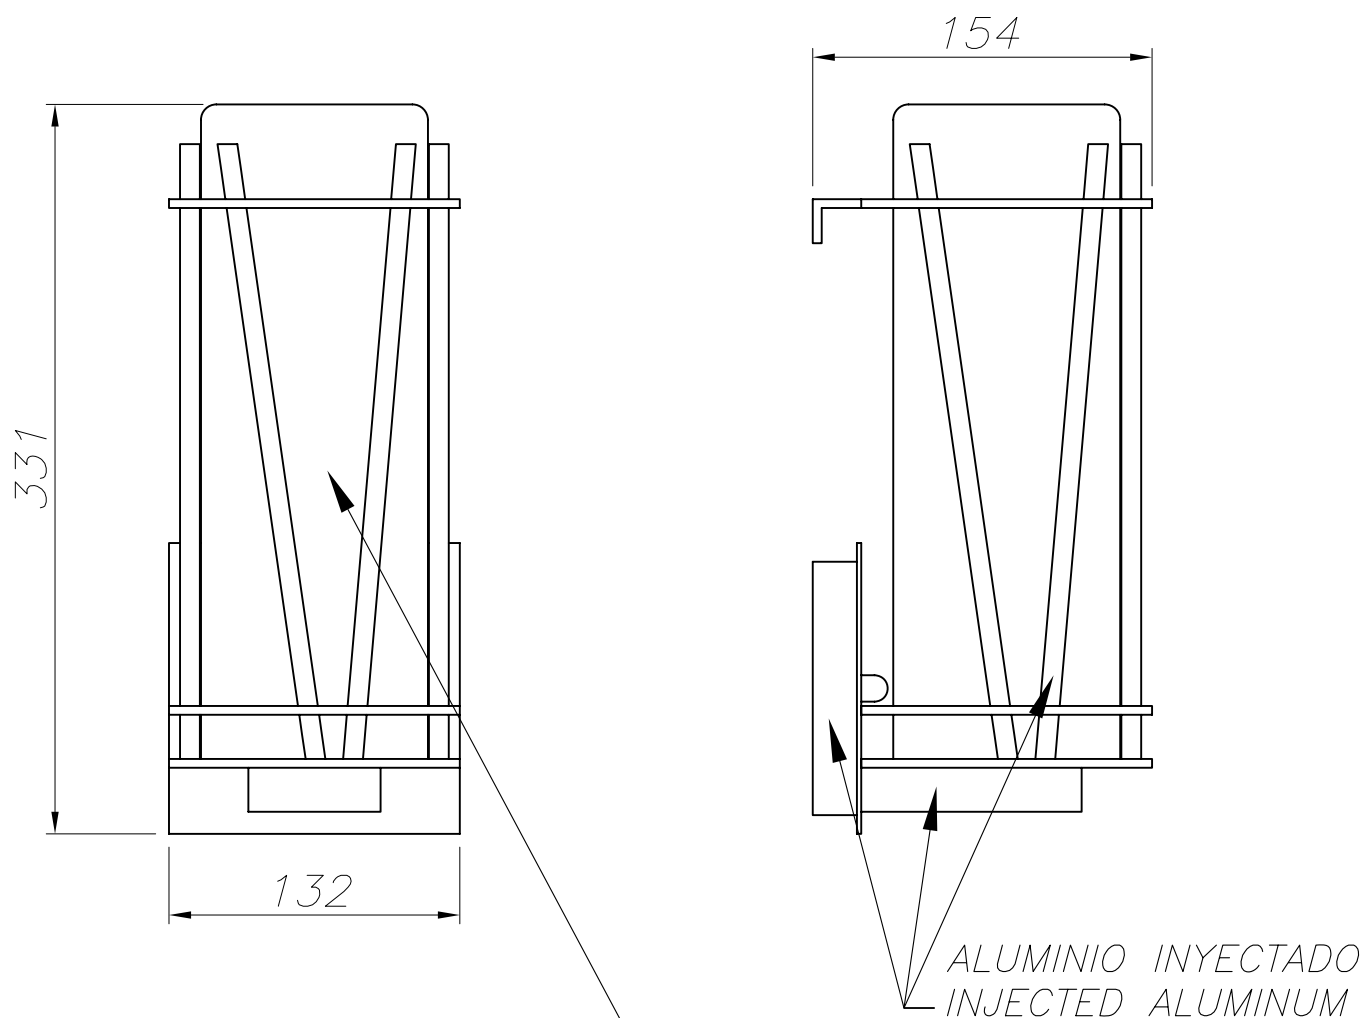

The photograph may not match the reference exactly. Please read the product description to identify the finish.

TECHNICAL CHARACTERISTICS

Type:	Wall fixture
IP Protection degrees:	IP44
Lampholder:	1 x E27
Power (W):	E27 MAX 100W
Total power consumption (W):	100
Voltage / Frequency:	230V/50-60Hz
Units per box:	6
Net Weight (Kg):	1.4
EAN:	8435111066980

MATERIALS / FINISHES

Structure material: High purity aluminium

Diffuser material: Glass

Structure finish: Black

Diffuser finish: Opal white

Download photometric file .ldt /.ies

CRISTAL OPAL
OPAL GLASS

PLANTILLA DE INSTALACIÓN
INSTALLATION TEMPLATE

①

②

③

④

⑤

⑥