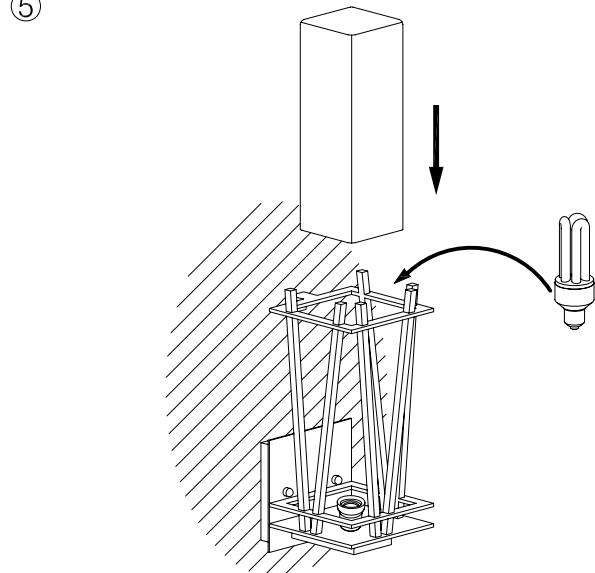

The photograph may not match the reference exactly. Please read the product description to identify the finish.

TECHNICAL CHARACTERISTICS

Type:	Wall fixture
IP Protection degrees:	IP44
Lampholder:	1 x E27
Power (W):	E27 MAX 100W
Total power consumption (W):	100
Voltage / Frequency:	230V/50-60Hz
Units per box:	6
Net Weight (Kg):	1.4
EAN:	8435111066980

MATERIALS / FINISHES

Structure material: High purity aluminium

Diffuser material: Glass

Structure finish: Black

Diffuser finish: Opal white

Download photometric file .ldt /.ies

CRISTAL OPAL
OPAL GLASS

PLANTILLA DE INSTALACIÓN
INSTALLATION TEMPLATE

①

②

③

④

⑤

⑥