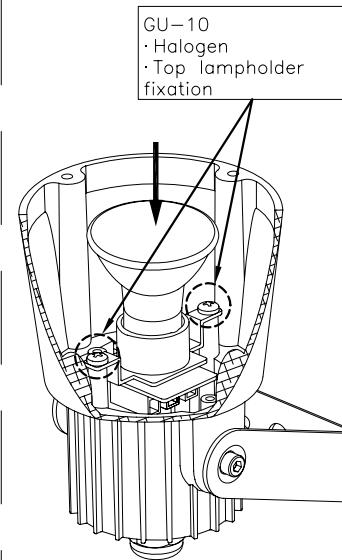

OUT 

HUBBLE

05-9416-34-37

Design by Francesc Vilaró

The photograph may not match the reference exactly. Please read the product description to identify the finish.

TECHNICAL CHARACTERISTICS

Type:	Focus
Adjustable $\pm 90^\circ$ on the horizontal axis.	
IP Protection degrees:	IP65
IK Protection degrees:	IK06
Lampholder:	1 x GU10
Power (W):	GU10 MAX 50W
Bulb included:	1 x GU10 50W
Total power consumption (W):	50
Voltage / Frequency:	230V/50-60Hz
Warranty (Years):	2
Units per box:	8
Net Weight (Kg):	0.68
EAN:	8435111074992,00

PLANTILLA DE INSTALACIÓN
INSTALLATION TEMPLATE

①

②

③

④

⑤

⑥