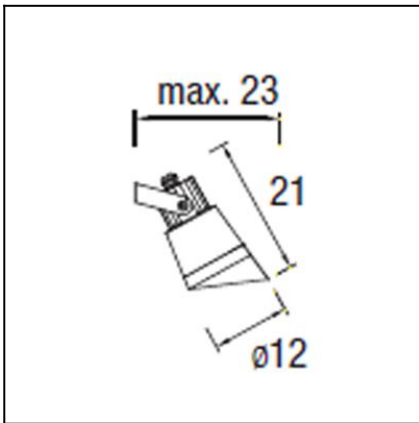

OUT 

HUBBLE

05-9416-34-37

Design by Francesc Vilaró

The photograph may not match the reference exactly. Please read the product description to identify the finish.

TECHNICAL CHARACTERISTICS

Type:	Focus
Adjustable $\pm 90^\circ$ on the horizontal axis.	
IP Protection degrees:	IP65
IK Protection degrees:	IK06
Lampholder:	1 x GU10
Power (W):	GU10 MAX 50W
Bulb included:	1 x GU10 50W
Total power consumption (W):	50
Voltage / Frequency:	230V/50-60Hz
Warranty (Years):	2
Units per box:	8
Net Weight (Kg):	0.68
EAN:	8435111074992,00