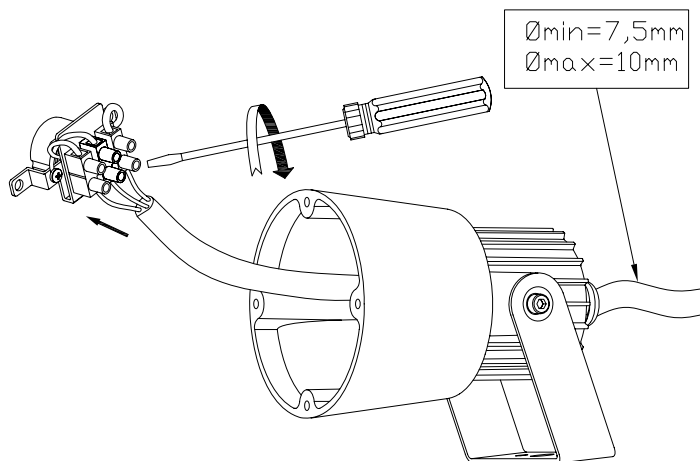

OUT 

HUBBLE

05-9416-34-37

Design by Francesc Vilaró

The photograph may not match the reference exactly. Please read the product description to identify the finish.

TECHNICAL CHARACTERISTICS

Type:	Focus
Adjustable $\pm 90^\circ$ on the horizontal axis.	
IP Protection degrees:	IP65
IK Protection degrees:	IK06
Lampholder:	1 x GU10
Power (W):	GU10 MAX 50W
Bulb included:	1 x GU10 50W
Total power consumption (W):	50
Voltage / Frequency:	230V/50-60Hz
Warranty (Years):	2
Units per box:	8
Net Weight (Kg):	0.68
EAN:	8435111074992,00

PLANTILLA DE INSTALACIÓN
INSTALLATION TEMPLATE

①

②

③

④

⑤

⑥