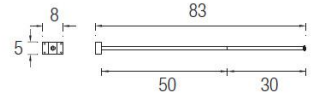

Structure material: Galvanized steel
Structure finish: Grey