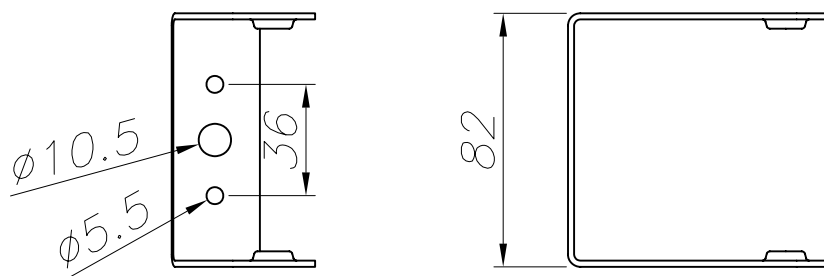

PLANTILLA DE INSTALACIÓN
INSTALLATION TEMPLATE