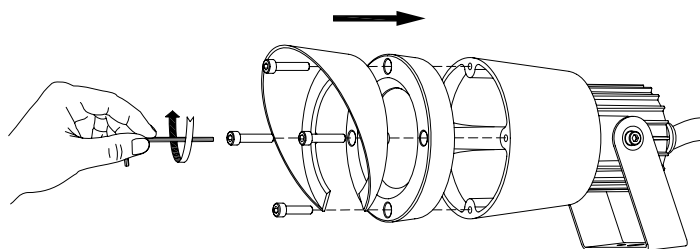

OUT 

HUBBLE

05-9416-34-37

Design by Francesc Vilaró

The photograph may not match the reference exactly. Please read the product description to identify the finish.

TECHNICAL CHARACTERISTICS

Type:	Focus
Adjustable $\pm 90^\circ$ on the horizontal axis.	
IP Protection degrees:	IP65
IK Protection degrees:	IK06
Lampholder:	1 x GU10
Power (W):	GU10 MAX 50W
Bulb included:	1 x GU10 50W
Total power consumption (W):	50
Voltage / Frequency:	230V/50-60Hz
Warranty (Years):	2
Units per box:	8
Net Weight (Kg):	0.68
EAN:	8435111074992,00

PLANTILLA DE INSTALACIÓN
INSTALLATION TEMPLATE

①

②

③

④

⑤

⑥