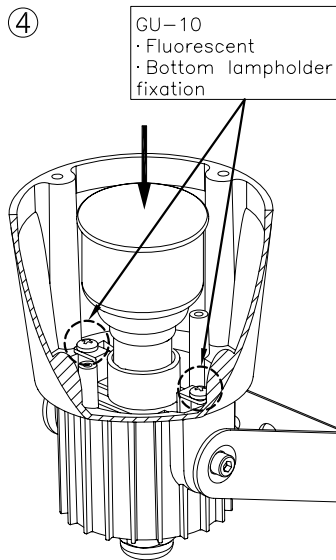

OUT 

HUBBLE

05-9416-34-37

Design by Francesc Vilaró

The photograph may not match the reference exactly. Please read the product description to identify the finish.

TECHNICAL CHARACTERISTICS

Type:	Focus
Adjustable $\pm 90^\circ$ on the horizontal axis.	
IP Protection degrees:	IP65
IK Protection degrees:	IK06
Lampholder:	1 x GU10
Power (W):	GU10 MAX 50W
Bulb included:	1 x GU10 50W
Total power consumption (W):	50
Voltage / Frequency:	230V/50-60Hz
Warranty (Years):	2
Units per box:	8
Net Weight (Kg):	0.68
EAN:	8435111074992,00

PLANTILLA DE INSTALACIÓN
INSTALLATION TEMPLATE

①

②

③

④

⑤

⑥