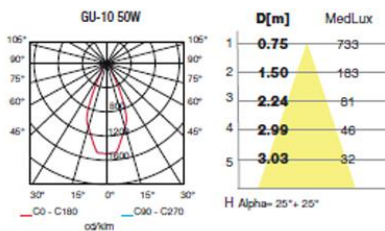

Download photometric file .ldt /.ies