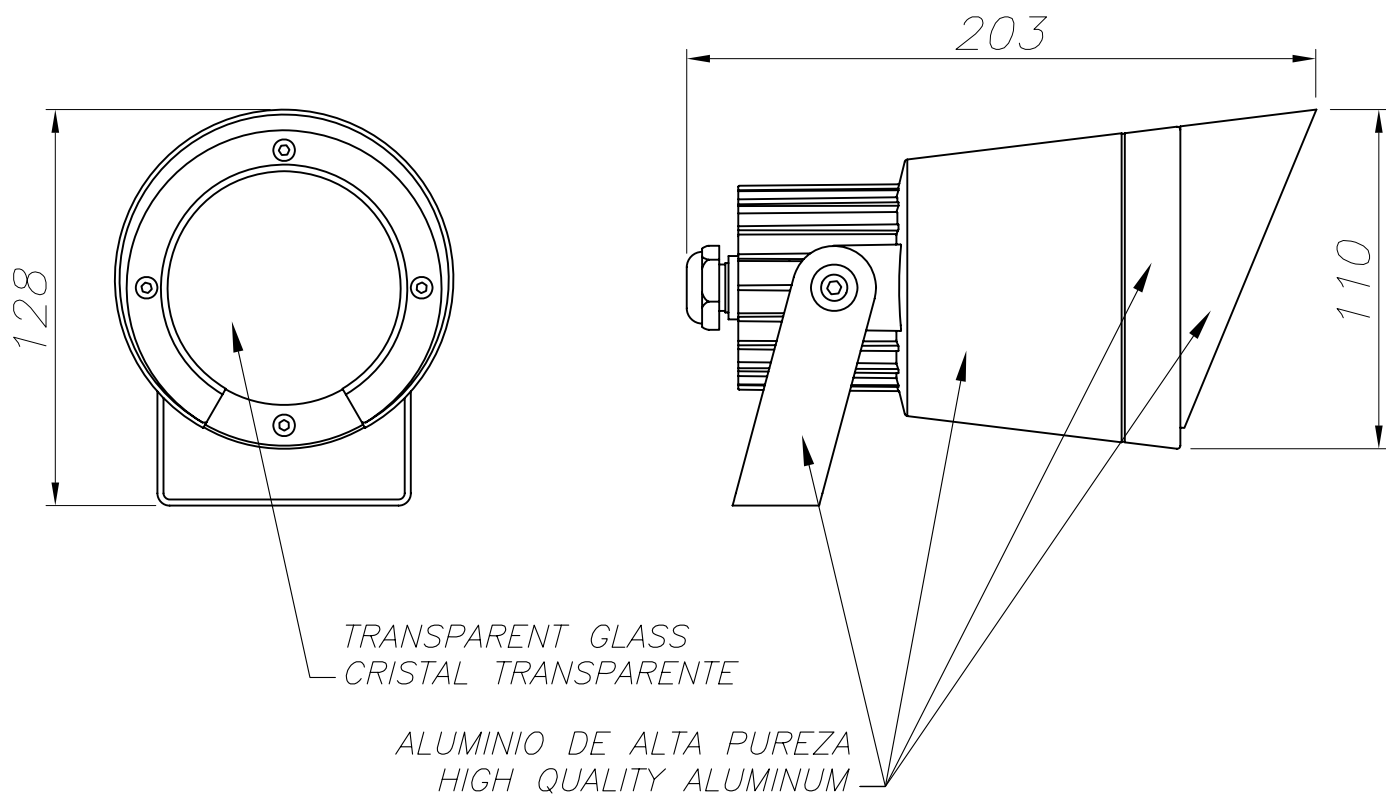

OUT 

HUBBLE

05-9416-34-37

Design by Francesc Vilaró

The photograph may not match the reference exactly. Please read the product description to identify the finish.

TECHNICAL CHARACTERISTICS

Type:	Focus
Adjustable $\pm 90^\circ$ on the horizontal axis.	
IP Protection degrees:	IP65
IK Protection degrees:	IK06
Lampholder:	1 x GU10
Power (W):	GU10 MAX 50W
Bulb included:	1 x GU10 50W
Total power consumption (W):	50
Voltage / Frequency:	230V/50-60Hz
Warranty (Years):	2
Units per box:	8
Net Weight (Kg):	0.68
EAN:	8435111074992,00

MATERIALS / FINISHES

Structure material: High purity aluminium
Structure finish: Grey

Diffuser material: Glass
Diffuser finish: Tempered

Download photometric file .ldt /.ies

71-9487-34-34

Structure material: Galvanized steel
Structure finish: Grey