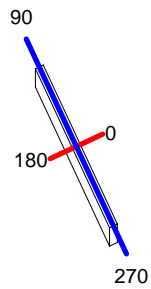

Luminaria		Ensayo		Lámpara	
Código	05-9439	Código	05-9266-Z5-37	Código	TL5 HO sup80 80W/840
Nombre	Luminaria 1x80W T5	Nombre	Luminaria IP-65 T5 1x54W	Número	1
Familia	- LEDS-C4	Fecha	12-11-2008	Posición	Universal
Eficiencia	52.69%	Sist. de Coorden.	C-G	Flujo Total	6150.00 lm
Valor Máximo	276.40 cd/klm	Posición	C=0.00 G=0.00	Bisimétrico	

1535mm x 75mm

Semiplanos C