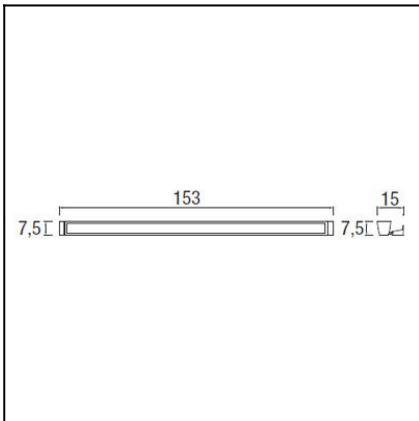

The photograph may not match the reference exactly. Please read the product description to identify the finish.

DESCRIPTION

Surface mountable light with extruded aluminium body and clear glass diffuser. Different sizes available depending on the wattage. Compact fluorescent light source using a T5 22W bulb (not supplied). Includes BAG electronic control components. Finished in dark grey. May be rotated by +45°/-90°. Its wire outlets on both sides makes it suitable for an array installation.

TECHNICAL CHARACTERISTICS

Type:	Wall fixture
Adjustable +45° / -90° on the horizontal axis.	
IP Protection degrees:	IP65
IK Protection degrees:	IK07
Lampholder:	1 x G5
Power (W):	G5 80W
Voltage / Frequency:	230V/50-60Hz
Units per box:	2
Net Weight (Kg):	5.01
EAN:	8435111075050

Luminaria		Ensayo		Lámpara	
Código	05-9439	Código	05-9266-Z5-37	Código	TL5 HO sup80 80W/840
Nombre	Luminaria 1x80W T5	Nombre	Luminaria IP-65 T5 1x54W	Número	1
Familia	- LEDS-C4	Fecha	12-11-2008	Posición	Universal
Eficiencia	52.69%	Sist. de Coorden.	C-G	Flujo Total	6150.00 lm
Valor Máximo	276.40 cd/klm	Posición	C=0.00 G=0.00	Bisimétrico	

1535mm x 75mm

Semiplanos C

Detalle placa fijación:
Detail fixation for the plate:

ALUMINIO EXTRUSIONADO
INJECTED ALUMINIUM