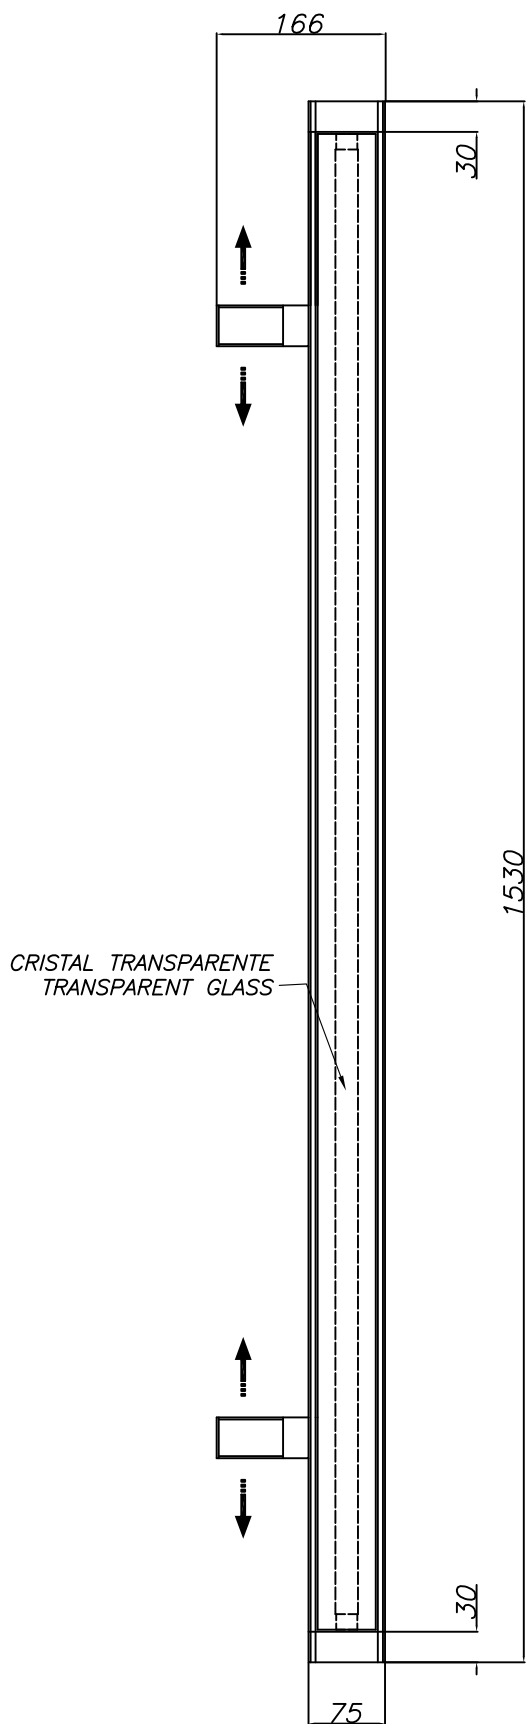

The photograph may not match the reference exactly. Please read the product description to identify the finish.

DESCRIPTION

Surface mountable light with extruded aluminium body and clear glass diffuser. Different sizes available depending on the wattage. Compact fluorescent light source using a T5 22W bulb (not supplied). Includes BAG electronic control components. Finished in dark grey. May be rotated by +45°/-90°. Its wire outlets on both sides makes it suitable for an array installation.

TECHNICAL CHARACTERISTICS

Type:	Wall fixture
Adjustable +45° / -90° on the horizontal axis.	
IP Protection degrees:	IP65
IK Protection degrees:	IK07
Lampholder:	1 x G5
Power (W):	G5 80W
Voltage / Frequency:	230V/50-60Hz
Units per box:	2
Net Weight (Kg):	5.01
EAN:	8435111075050

Luminaria		Ensayo		Lámpara	
Código	05-9439	Código	05-9266-Z5-37	Código	TL5 HO sup80 80W/840
Nombre	Luminaria 1x80W T5	Nombre	Luminaria IP-65 T5 1x54W	Número	1
Familia	- LEDS-C4	Fecha	12-11-2008	Posición	Universal
Eficiencia	52.69%	Sist. de Coorden.	C-G	Flujo Total	6150.00 lm
Valor Máximo	276.40 cd/klm	Posición	C=0.00 G=0.00	Bisimétrico	

1535mm x 75mm

Semiplanos C

Detalle placa fijación:
Detail fixation for the plate:

ALUMINIO EXTRUSIONADO
INJECTED ALUMINIUM