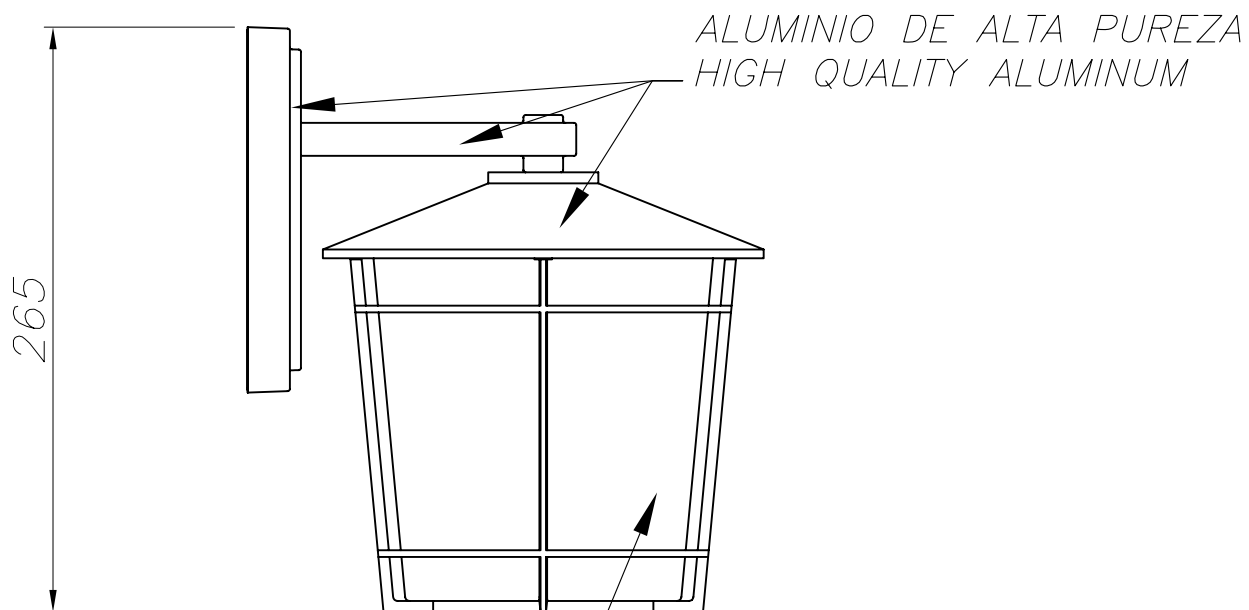

PLANTILLA DE INSTALACIÓN
INSTALLATION TEMPLATE