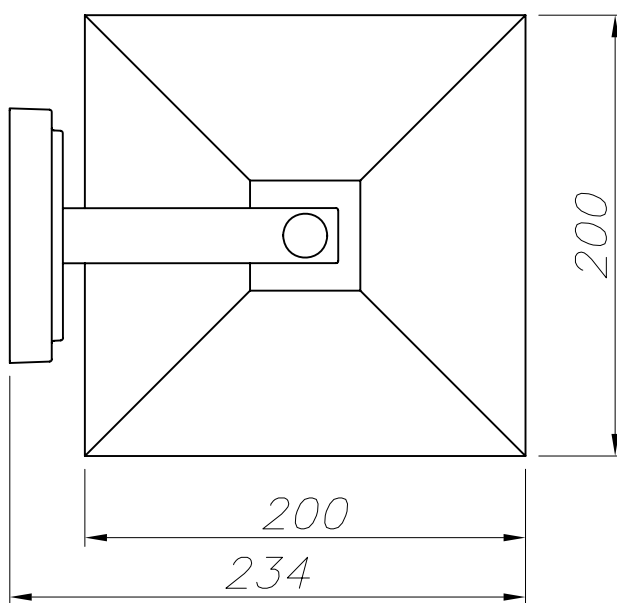

PLANTILLA DE INSTALACIÓN
INSTALLATION TEMPLATE