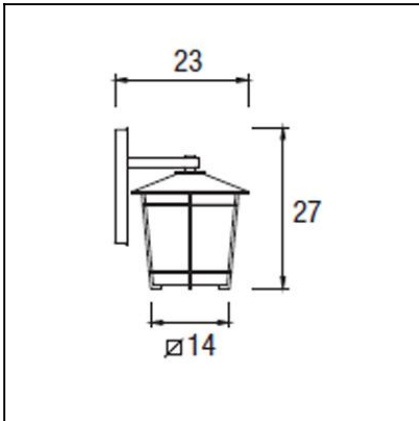

Download photometric file .ldt /.ies

TECHNICAL CHARACTERISTICS

Type:	Wall fixture
IP Protection degrees:	IP23
Lampholder:	1 x E27
Power (W):	E27 MAX 18W
Total power consumption (W):	18
Voltage / Frequency:	230V/50-60Hz
Warranty (Years):	2
Units per box:	6
Net Weight (Kg):	0.895
EAN:	8435111075074,00

MATERIALS / FINISHES

Structure material: Injected aluminium

Diffuser material: Polycarbonate

Structure finish: Oxide brown

Diffuser finish: Matt