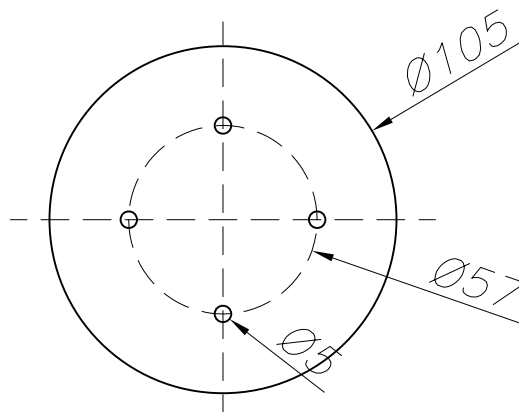

PLANTILLA DE INSTALACIÓN
INSTALLATION TEMPLATE