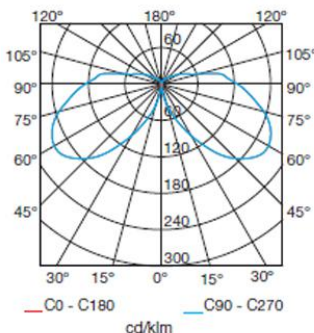

Download photometric file .ldt /.ies

DESCRIPTION

Curved design light for lighting vertical surfaces. Body produced in high grade injected aluminium and comes complete with a frosted glass diffuser. Available in two sizes, and finished in light grey or dark grey. Light source uses one or two GX24d-3 26W fluorescent lamps depending on the model (not supplied). Includes BAG electronic fittings. Reflector accessory included.

TECHNICAL CHARACTERISTICS

Type:	Wall fixture
IP Protection degrees:	IP65
IK Protection degrees:	IK04
Lampholder:	2 x G24q3
Power (W):	G24q3 26W
Voltage / Frequency:	230V/50-60Hz
Units per box:	2
Net Weight (Kg):	2.68
EAN:	8435111081815

MATERIALS / FINISHES

Structure material:	High purity aluminium	Diffuser material:	Glass
Structure finish:	Grey	Diffuser finish:	Sandblasted

GEAR

Gear included: Yes, electronic