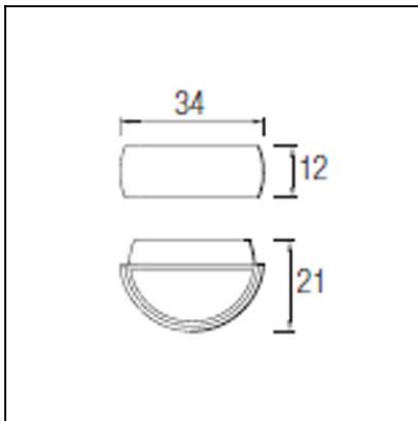

Download photometric file .ldt /.ies

DESCRIPTION

Curved design light for lighting vertical surfaces. Body produced in high grade injected aluminium and comes complete with a frosted glass diffuser. Available in two sizes, and finished in light grey or dark grey. Light source uses one or two GX24d-3 26W fluorescent lamps depending on the model (not supplied). Includes BAG electronic fittings. Reflector accessory included.

TECHNICAL CHARACTERISTICS

Type:	Wall fixture
IP Protection degrees:	IP65
IK Protection degrees:	IK04
Lampholder:	2 x G24q3
Power (W):	G24q3 26W
Voltage / Frequency:	230V/50-60Hz
Units per box:	2
Net Weight (Kg):	2.68
EAN:	8435111081815

MATERIALS / FINISHES

Structure material:	High purity aluminium	Diffuser material:	Glass
Structure finish:	Grey	Diffuser finish:	Sandblasted

GEAR

Gear included: Yes, electronic