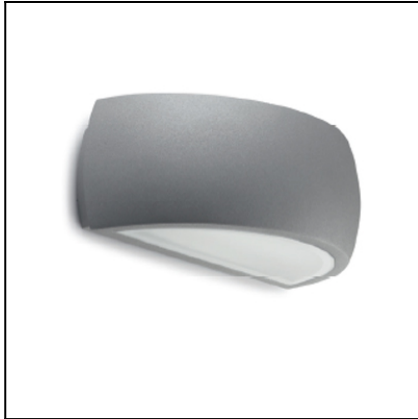

OUT

DELFO

05-9469-34-T2

Design by Benedito Design

The photograph may not match the reference exactly. Please read the product description to identify the finish.