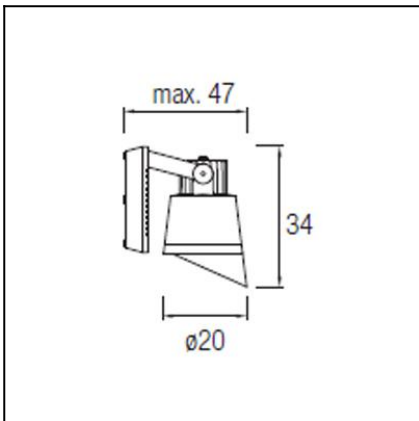

Design by Francesc Vilaró

The photograph may not match the reference exactly. Please read the product description to identify the finish.

DESCRIPTION

Spotlight with body produced in high grade aluminium with a clear glass diffuser. Different sizes available depending on the wattage. Suitable for HID 20W, 35W, 70W and 150W light source (not supplied). OSRAM electronic components included. Finished in light grey. Rotatable. Its wire outlets on both sides makes it suitable for an array installation. Includes two reflectors of two different angles. Post included.

TECHNICAL CHARACTERISTICS

Type:	Spotlight
Adjustable $\pm 90^\circ$ on the horizontal axis.	
IP Protection degrees:	IP65
IK Protection degrees:	IK05
Lampholder:	1 x G12
Power (W):	G12 70W
Voltage / Frequency:	230V/50-60Hz
Warranty (Years):	2
Units per box:	2
Net Weight (Kg):	3.405
EAN:	8435111081884,00