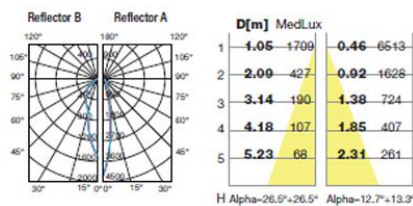

GEAR

Gear included: Yes, electronic

Download photometric file .ldt /.ies