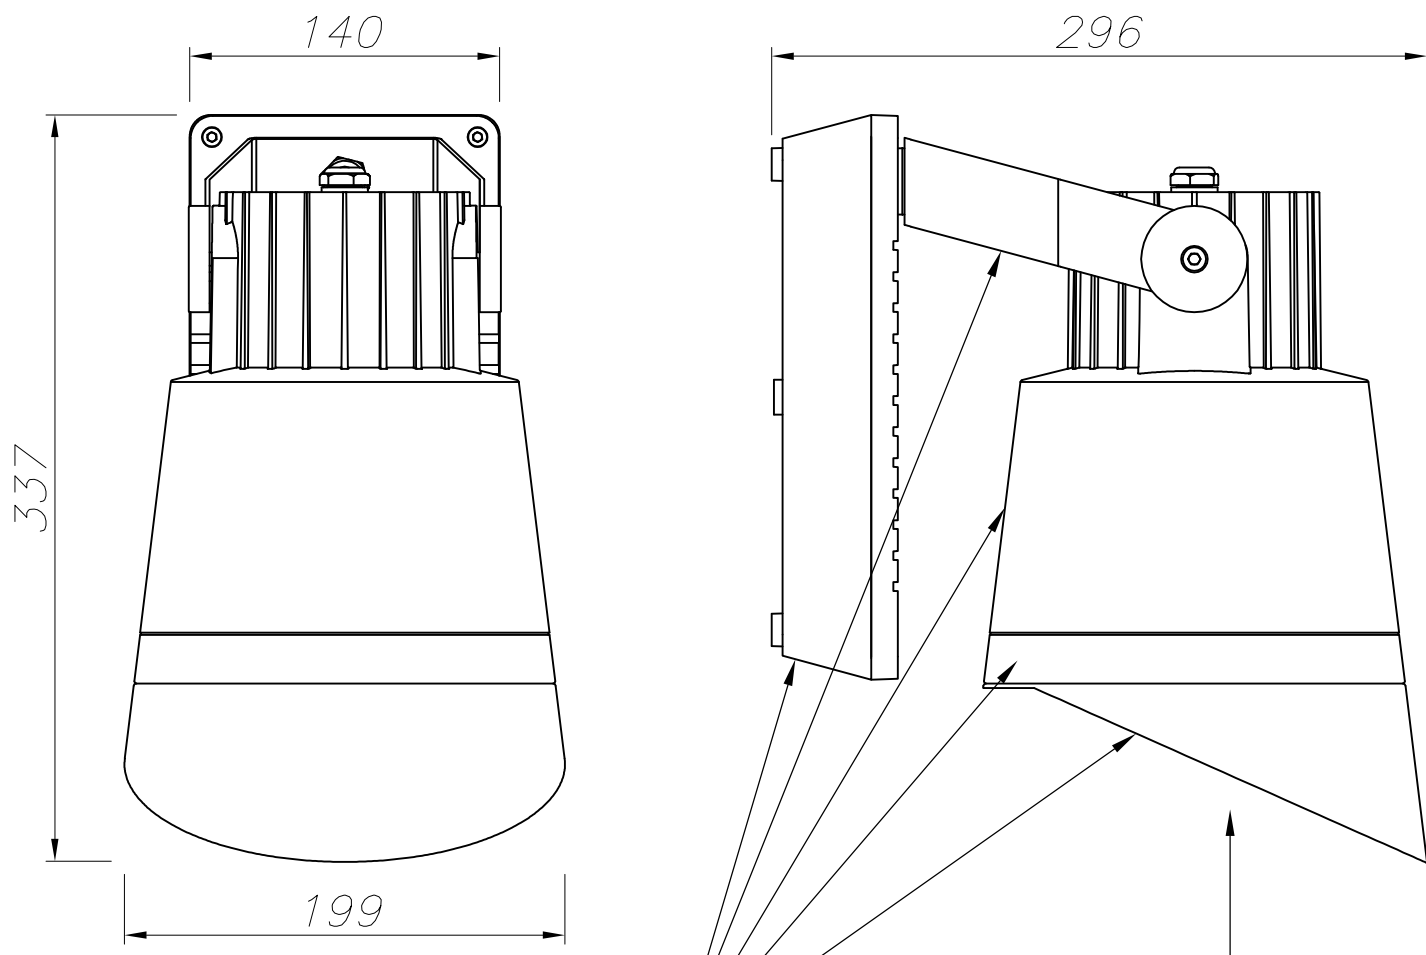

Design by Francesc Vilaró

The photograph may not match the reference exactly. Please read the product description to identify the finish.

DESCRIPTION

Spotlight with body produced in high grade aluminium with a clear glass diffuser. Different sizes available depending on the wattage. Suitable for HID 20W, 35W, 70W and 150W light source (not supplied). OSRAM electronic components included. Finished in light grey. Rotatable. Its wire outlets on both sides makes it suitable for an array installation. Includes two reflectors of two different angles. Post included.

TECHNICAL CHARACTERISTICS

Type:	Spotlight
Adjustable $\pm 90^\circ$ on the horizontal axis.	
IP Protection degrees:	IP65
IK Protection degrees:	IK05
Lampholder:	1 x G12
Power (W):	G12 70W
Voltage / Frequency:	230V/50-60Hz
Warranty (Years):	2
Units per box:	2
Net Weight (Kg):	3.405
EAN:	8435111081884,00

ALUMINIO DE ALTA PUREZA
HIGH QUALITY ALUMINIUM

CRISTAL TRANSPARENTE
TRANSPARENT GLASS

PLANTILLA DE INSTALACION
INSTALLATION TEMPLATE