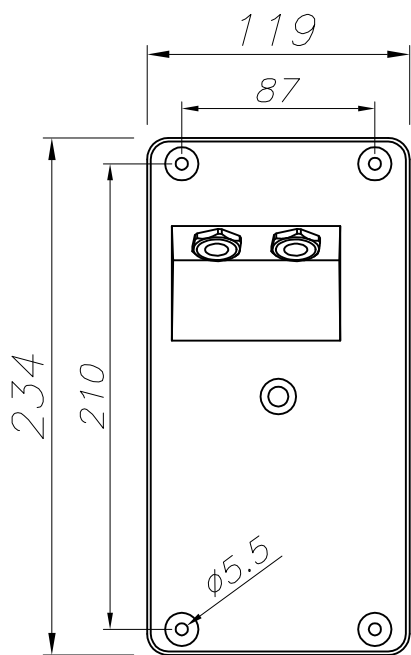

PLANTILLA DE INSTALACION
INSTALLATION TEMPLATE