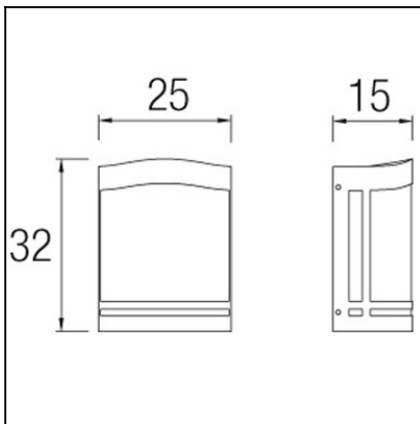

The photograph may not match the reference exactly. Please read the product description to identify the finish.

Download photometric file .ldt /.ies

TECHNICAL CHARACTERISTICS

Type:	Wall fixture
IP Protection degrees:	IP23
Lampholder:	1 x E27
Power (W):	E27 Max.23W
Total power consumption (W):	23
Voltage / Frequency:	220-240V/50-60Hz
Units per box:	4
Net Weight (Kg):	2.78
EAN:	8435111081662