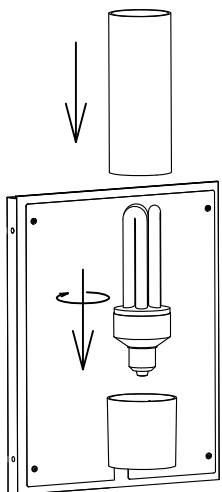

The photograph may not match the reference exactly. Please read the product description to identify the finish.

Download photometric file .ldt /.ies

TECHNICAL CHARACTERISTICS

Type:	Wall fixture
IP Protection degrees:	IP23
Lampholder:	1 x E27
Power (W):	E27 Max.23W
Total power consumption (W):	23
Voltage / Frequency:	220-240V/50-60Hz
Units per box:	4
Net Weight (Kg):	2.78
EAN:	8435111081662

MATERIALS / FINISHES

Structure material:	High purity aluminium	Diffuser material:	Glass Glass
Structure finish:	Urban grey	Diffuser finish:	Transparent Matt

①

②

③

④

⑤

⑥