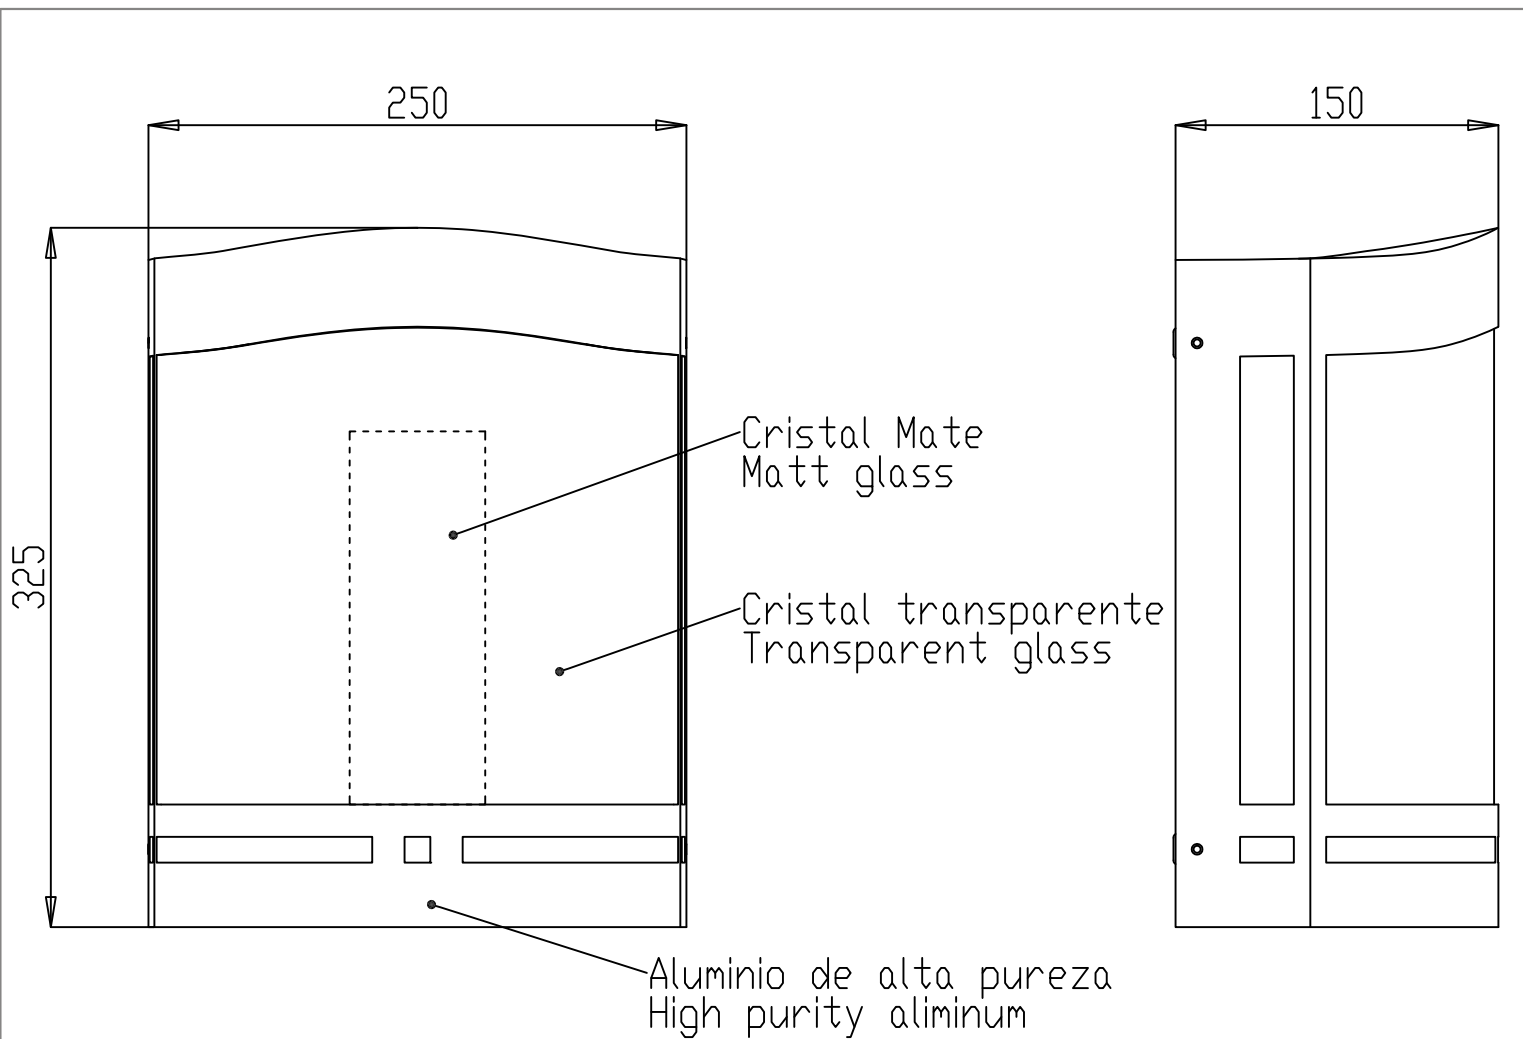

The photograph may not match the reference exactly. Please read the product description to identify the finish.

Download photometric file .ldt /.ies

TECHNICAL CHARACTERISTICS

Type:	Wall fixture
IP Protection degrees:	IP23
Lampholder:	1 x E27
Power (W):	E27 Max.23W
Total power consumption (W):	23
Voltage / Frequency:	220-240V/50-60Hz
Units per box:	4
Net Weight (Kg):	2.78
EAN:	8435111081662

MATERIALS / FINISHES

Structure material:	High purity aluminium	Diffuser material:	Glass Glass
Structure finish:	Urban grey	Diffuser finish:	Transparent Matt

①

②

③

④

⑤

⑥