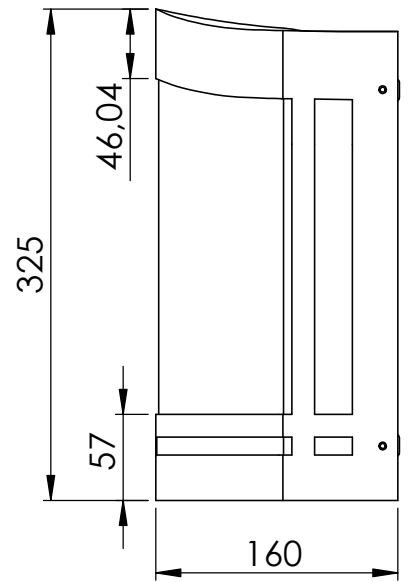

### TECHNICAL CHARACTERISTICS

Type:	Wall fixture
IP Protection degrees:	IP23
Lampholder:	2 x E27
Power (W):	E27 Max.23W
Total power consumption (W):	46
Voltage / Frequency:	220-240V/50-60Hz
Units per box:	2
Net Weight (Kg):	4.7
EAN:	8435111081679

### MATERIALS / FINISHES

**Structure material:** High purity aluminium

**Structure finish:** Urban grey

**Diffuser material:** Glass  
Glass

**Diffuser finish:** Transparent  
Matt

2 x E-27 base  
 Fluorescent or led bulb  
 Size limit: L=Max165mm D=Max50mm