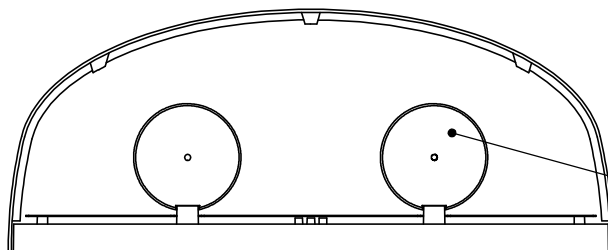

### TECHNICAL CHARACTERISTICS

Type:	Wall fixture
IP Protection degrees:	IP23
Lampholder:	2 x E27
Power (W):	E27 Max.23W
Total power consumption (W):	46
Voltage / Frequency:	220-240V/50-60Hz
Units per box:	2
Net Weight (Kg):	4.7
EAN:	8435111081679

### MATERIALS / FINISHES

**Structure material:** High purity aluminium

**Structure finish:** Urban grey

**Diffuser material:** Glass  
Glass

**Diffuser finish:** Transparent  
Matt

2 x E-27 base  
 Fluorescent or led bulb  
 Size limit: L=Max165mm D=Max50mm