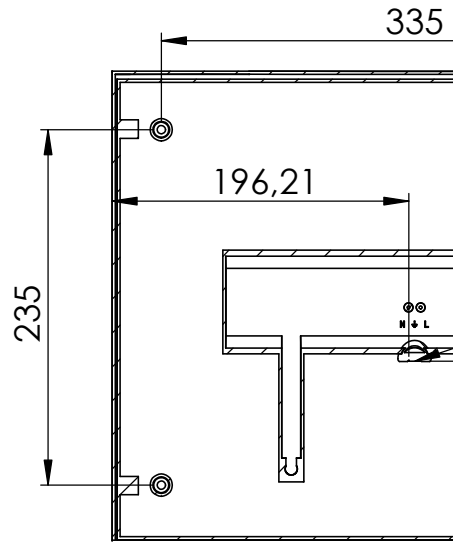

### TECHNICAL CHARACTERISTICS

Type:	Wall fixture
IP Protection degrees:	IP23
Lampholder:	2 x E27
Power (W):	E27 Max.23W
Total power consumption (W):	46
Voltage / Frequency:	220-240V/50-60Hz
Units per box:	2
Net Weight (Kg):	4.7
EAN:	8435111081679

### MATERIALS / FINISHES

**Structure material:** High purity aluminium

**Structure finish:** Urban grey

**Diffuser material:** Glass  
Glass

**Diffuser finish:** Transparent  
Matt

2 x E-27 base  
 Fluorescent or led bulb  
 Size limit: L=Max165mm D=Max50mm