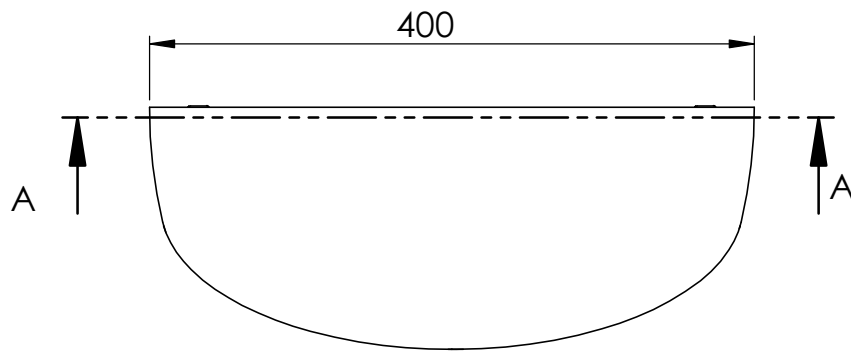

### TECHNICAL CHARACTERISTICS

Type:	Wall fixture
IP Protection degrees:	IP23
Lampholder:	2 x E27
Power (W):	E27 Max.23W
Total power consumption (W):	46
Voltage / Frequency:	220-240V/50-60Hz
Units per box:	2
Net Weight (Kg):	4.7
EAN:	8435111081679

### MATERIALS / FINISHES

**Structure material:** High purity aluminium

**Structure finish:** Urban grey

**Diffuser material:** Glass  
Glass

**Diffuser finish:** Transparent  
Matt

2 x E-27 base  
 Fluorescent or led bulb  
 Size limit: L=Max165mm D=Max50mm