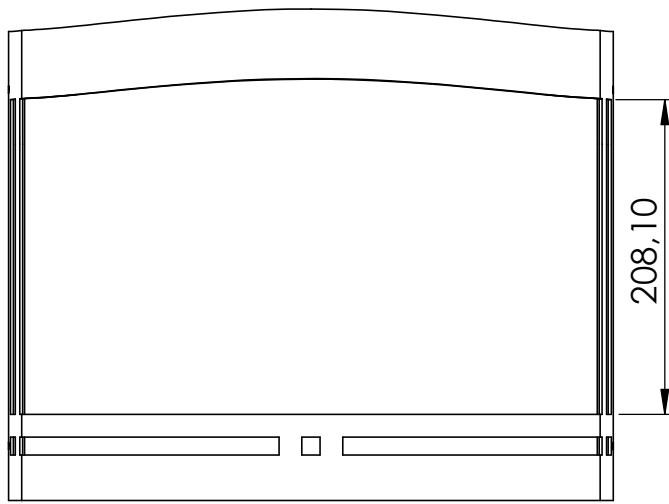

### TECHNICAL CHARACTERISTICS

Type:	Wall fixture
IP Protection degrees:	IP23
Lampholder:	2 x E27
Power (W):	E27 Max.23W
Total power consumption (W):	46
Voltage / Frequency:	220-240V/50-60Hz
Units per box:	2
Net Weight (Kg):	4.7
EAN:	8435111081679

### MATERIALS / FINISHES

**Structure material:** High purity aluminium

**Structure finish:** Urban grey

**Diffuser material:** Glass  
Glass

**Diffuser finish:** Transparent  
Matt

2 x E-27 base  
 Fluorescent or led bulb  
 Size limit: L=Max165mm D=Max50mm