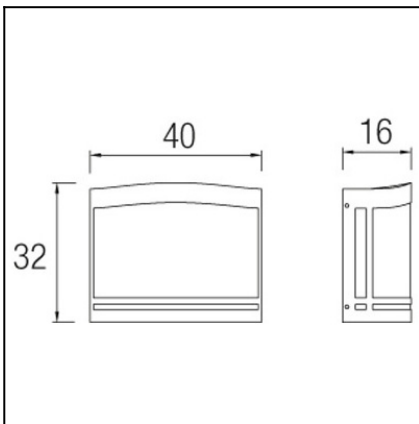

The photograph may not match the reference exactly. Please read the product description to identify the finish.

Download photometric file .ldt /.ies

### TECHNICAL CHARACTERISTICS

Type:	Wall fixture
IP Protection degrees:	IP23
Lampholder:	2 x E27
Power (W):	E27 Max.23W
Total power consumption (W):	46
Voltage / Frequency:	220-240V/50-60Hz
Units per box:	2
Net Weight (Kg):	4.7
EAN:	8435111081679

### MATERIALS / FINISHES

**Structure material:** High purity aluminium

**Structure finish:** Urban grey

**Diffuser material:** Glass  
Glass

**Diffuser finish:** Transparent  
Matt

2 x E-27 base  
 Fluorescent or led bulb  
 Size limit: L=Max165mm D=Max50mm