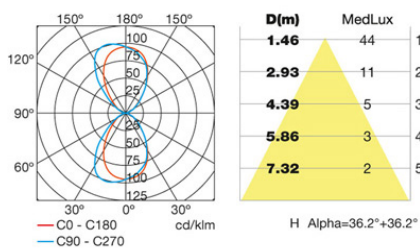

Download photometric file .ldt /.ies