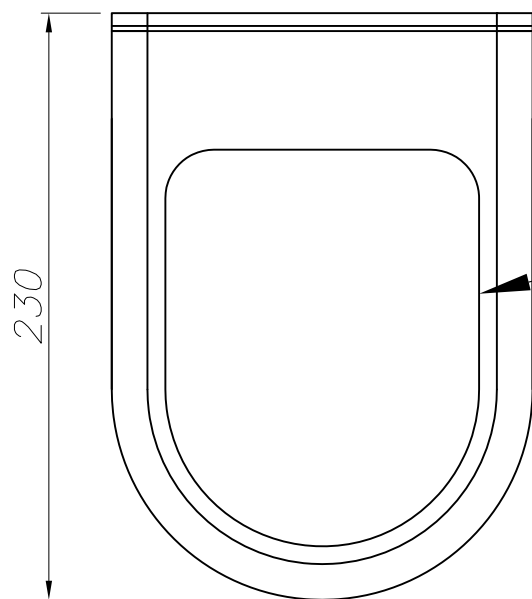

The photograph may not match the reference exactly. Please read the product description to identify the finish.

**TECHNICAL CHARACTERISTICS**

Type:	Wall fixture
IP Protection degrees:	IP65
IK Protection degrees:	IK08
Lampholder:	1 x E27
Power (W):	E27 max. 150W
Voltage / Frequency:	220-240V/50-60Hz
Units per box:	4
Net Weight (Kg):	1.79
EAN:	8435111088999

ALUMINIO INYECTADO  
INJECTED ALUMINIUM

CRISTAL ARENADO INTERIOR  
SANDFROSTED GLASS INSIDE

PLANTILLA DE INSTALACIÓN  
INSTALLATION TEMPLATE