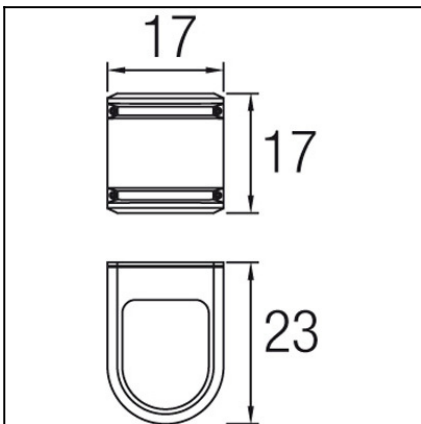

The photograph may not match the reference exactly. Please read the product description to identify the finish.

**TECHNICAL CHARACTERISTICS**

Type:	Wall fixture
IP Protection degrees:	IP65
IK Protection degrees:	IK08
Lampholder:	1 x E27
Power (W):	E27 max. 150W
Voltage / Frequency:	220-240V/50-60Hz
Units per box:	4
Net Weight (Kg):	1.79
EAN:	8435111088999