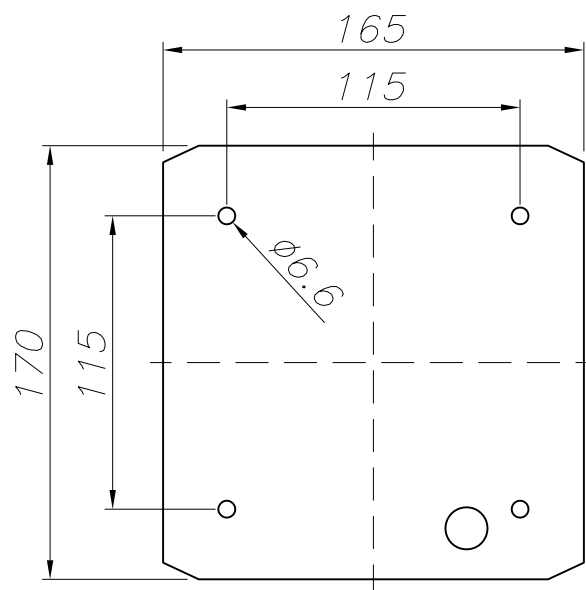

PLANTILLA DE INSTALACIÓN
INSTALLATION TEMPLATE