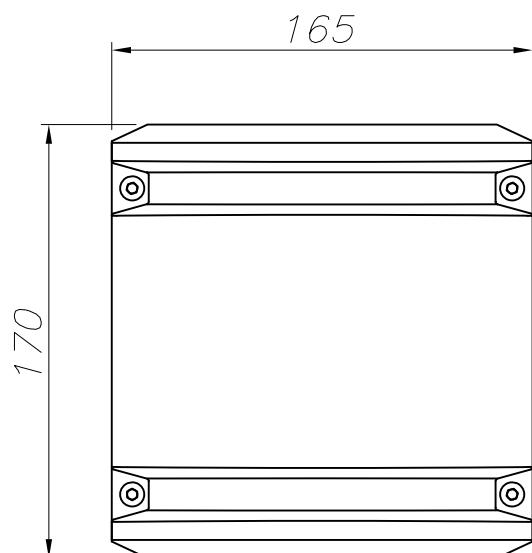

ALUMINIO INYECTADO
INJECTED ALUMINIUM