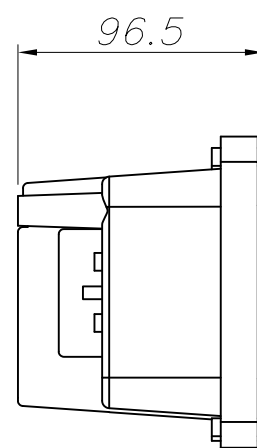

CRISTAL ARENADO INTERIOR
GLASS SANDFROSTED INSIDE