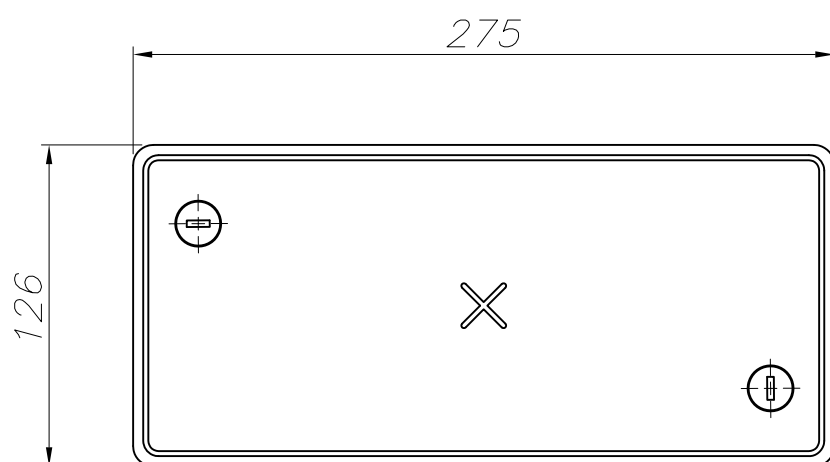

PP REFORZADO FIBRA DE VIDRIO, ACABADO MATE
FIBERGLASS REINFORCED PP, MATT FINISH