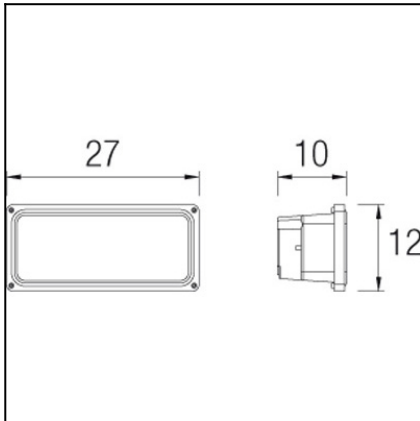

The photograph may not match the reference exactly. Please read the product description to identify the finish.

Download photometric file .ldt /.ies

TECHNICAL CHARACTERISTICS

Type:	Uplight
IP Protection degrees:	IP65
IK Protection degrees:	IK04
Lampholder:	1 x G24d3
Power (W):	G24d3 26
Total power consumption (W):	32
Voltage / Frequency:	230V/50Hz
Units per box:	6
Net Weight (Kg):	1.56
EAN:	8435111089613