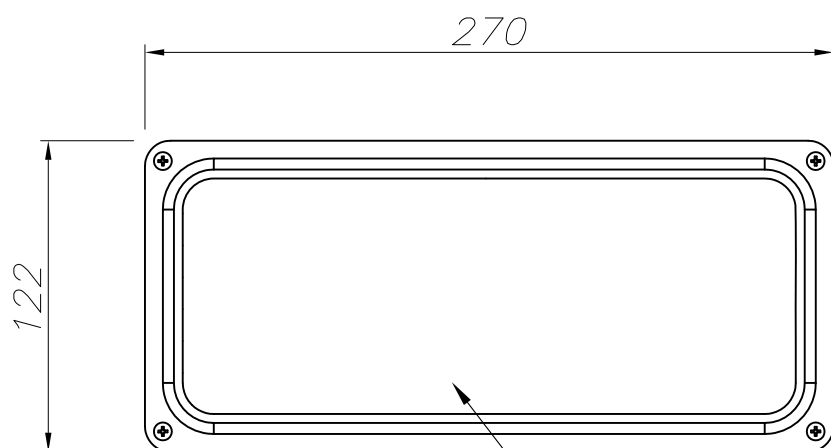

CRISTAL ARENADO INTERIOR
GLASS SANDFROSTED INSIDE

PP REFORZADO FIBRA DE VIDRIO, ACABADO MATE
FIBERGLASS REINFORCED PP, MATT FINISH

CAJA DE EMPOTRAR
FLUSH FITTING BOX