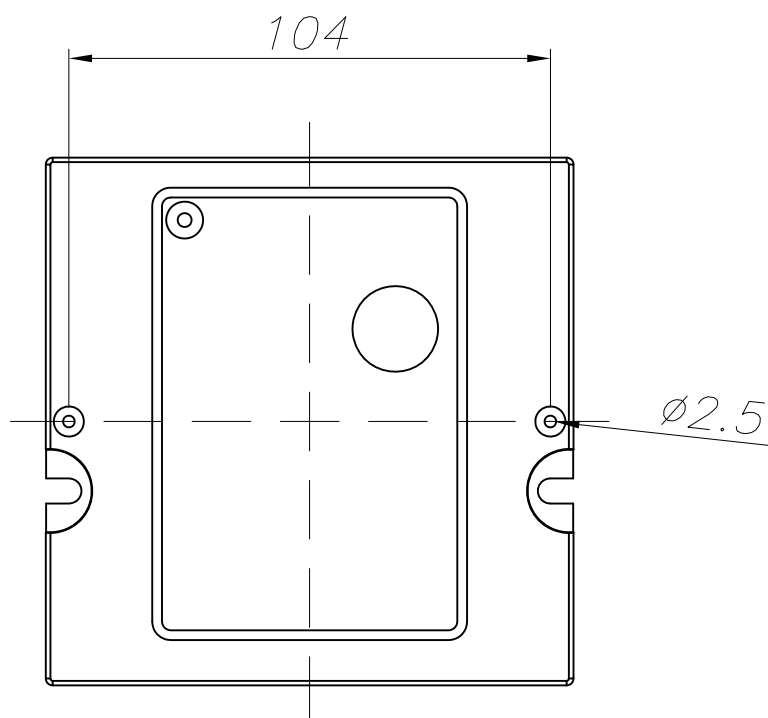

PLANTILLA DE INSTALACIÓN
INSTALLATION TEMPLATE