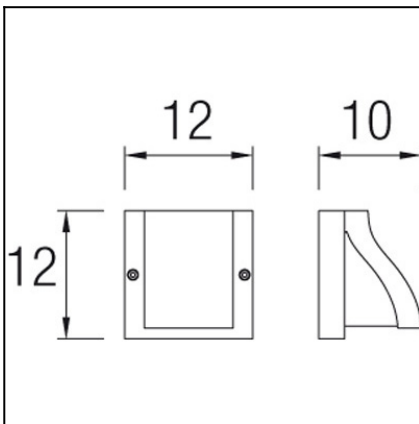

OUT 
VELTMAN
05-9591-Z5-B8

The photograph may not match the reference exactly. Please read the product description to identify the finish.

Download photometric file .ldt /.ies

TECHNICAL CHARACTERISTICS

Type:	Wall fixture
IP Protection degrees:	IP44
Bulb:	3 x LED Cree. Neutral white (5000 - 3700 K)
Power (W):	1
Voltage / Frequency:	100-240V/50-60Hz
Possibilitat extensió garantia:	Si, 5 anys
Units per box:	12
Net Weight (Kg):	0.655
EAN:	8435111088807