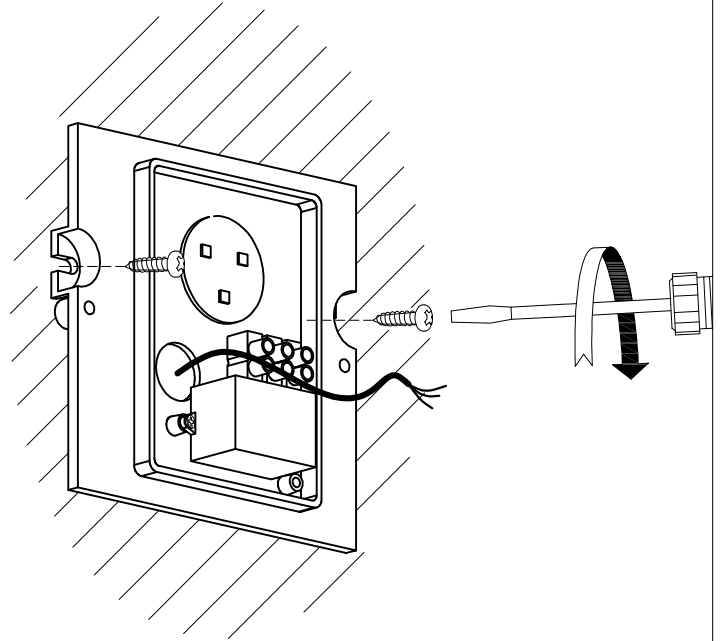

OUT 
VELTMAN
05-9591-Z5-B8

The photograph may not match the reference exactly. Please read the product description to identify the finish.

Download photometric file .ldt /.ies

TECHNICAL CHARACTERISTICS

Type:	Wall fixture
IP Protection degrees:	IP44
Bulb:	3 x LED Cree. Neutral white (5000 - 3700 K)
Power (W):	1
Voltage / Frequency:	100-240V/50-60Hz
Possibilitat extensió garantia:	Si, 5 anys
Units per box:	12
Net Weight (Kg):	0.655
EAN:	8435111088807

CRISTAL MATE
MATT GLASS

PLANTILLA DE INSTALACIÓN
INSTALLATION TEMPLATE

①

②

③

④