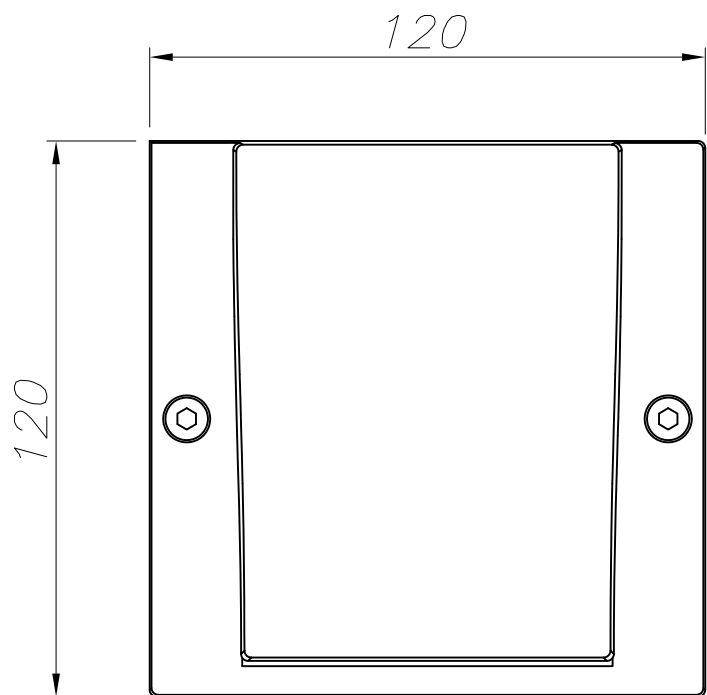

ALUMINIO INYECTADO
INJECTED ALUMINIUM