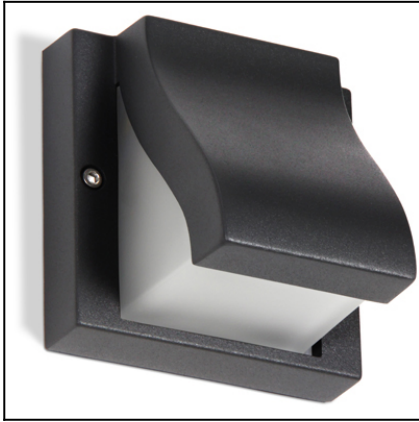

OUT 
VELTMAN
05-9591-Z5-B8

The photograph may not match the reference exactly. Please read the product description to identify the finish.

Download photometric file .ldt /.ies

TECHNICAL CHARACTERISTICS

Type:	Wall fixture
IP Protection degrees:	IP44
Bulb:	3 x LED Cree. Neutral white (5000 - 3700 K)
Power (W):	1
Voltage / Frequency:	100-240V/50-60Hz
Possibilitat extensió garantia:	Si, 5 anys
Units per box:	12
Net Weight (Kg):	0.655
EAN:	8435111088807

MATERIALS / FINISHES

Structure material: Injected aluminium

Diffuser material: Glass

Structure finish: Urban grey

Diffuser finish: Matt

GEAR

Multi-voltage electronic gear included (110-240 V / 50-60 Hz)

ALUMINIO INYECTADO
INJECTED ALUMINIUM