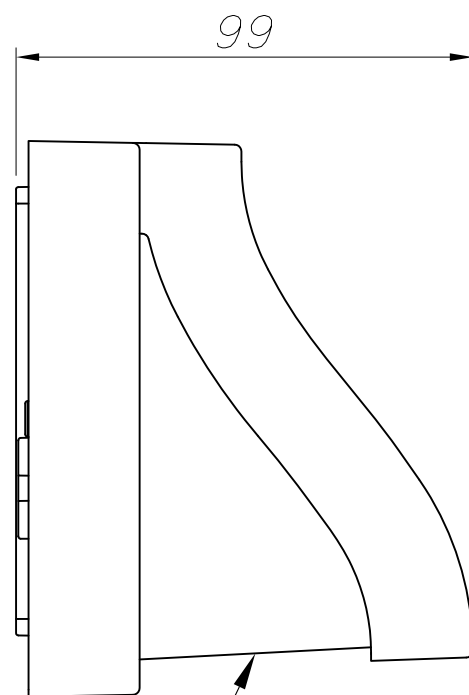

CRISTAL MATE
MATT GLASS