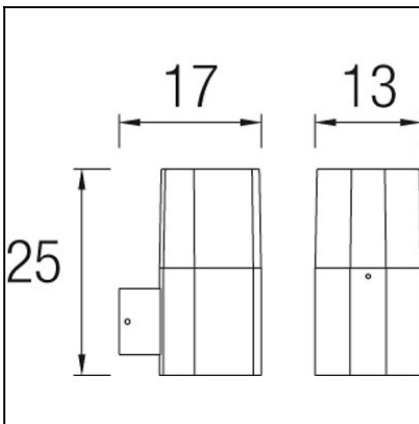

OUT 

MANDELA

05-9605-Z5-M1

The photograph may not match the reference exactly. Please read the product description to identify the finish.

TECHNICAL CHARACTERISTICS

Type:	Wall fixture
IP Protection degrees:	IP44
Lampholder:	1 x E27
Power (W):	E27 max. 40W
Voltage / Frequency:	220-240V/50-60Hz
Units per box:	12
Net Weight (Kg):	0.82
EAN:	8435111089026