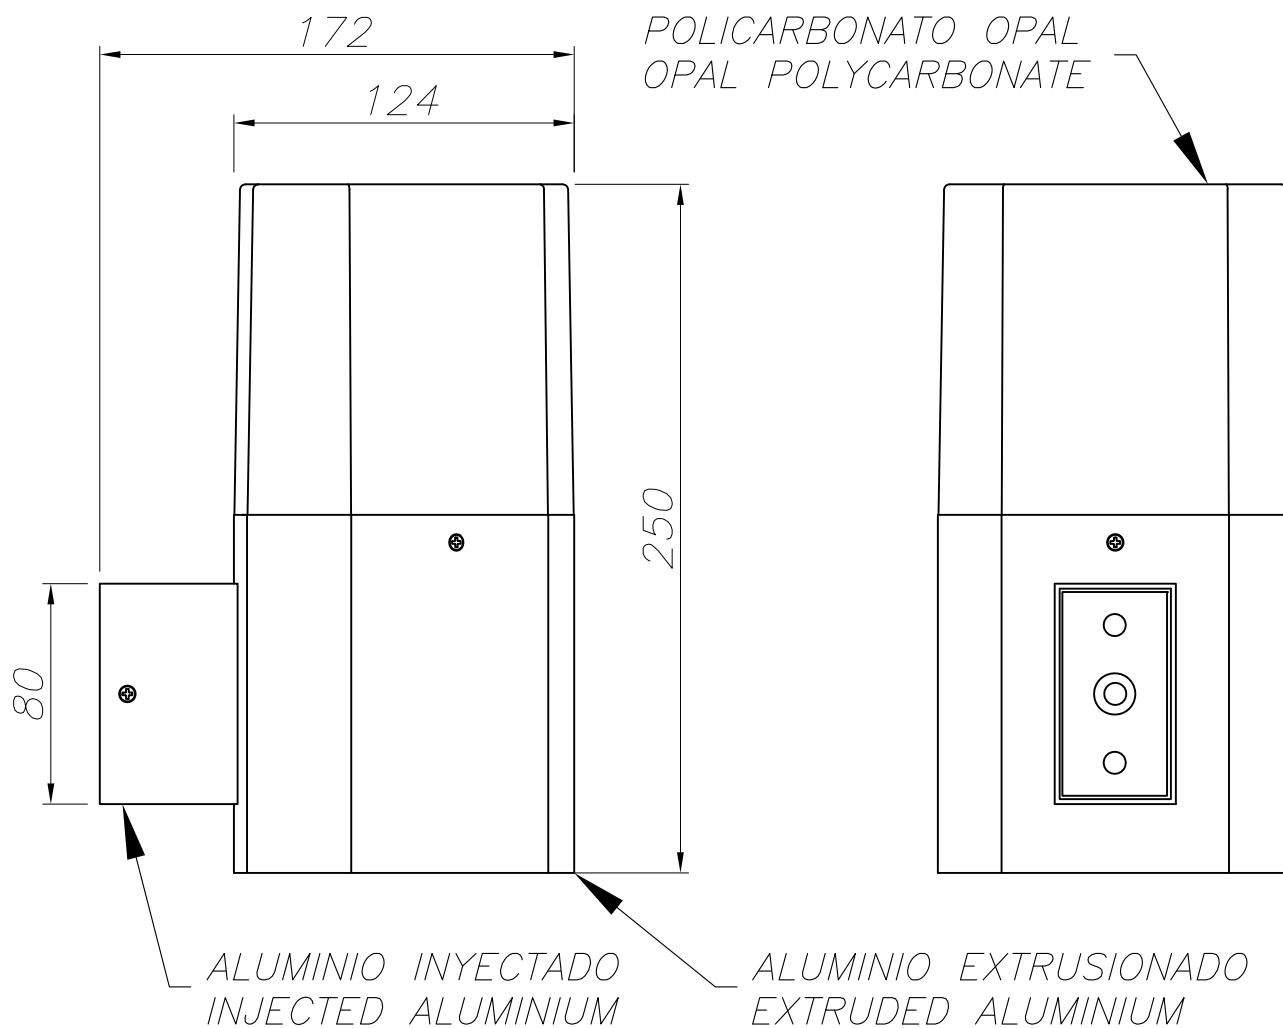

OUT 

MANDELA

05-9605-Z5-M1

The photograph may not match the reference exactly. Please read the product description to identify the finish.

TECHNICAL CHARACTERISTICS

Type:	Wall fixture
IP Protection degrees:	IP44
Lampholder:	1 x E27
Power (W):	E27 max. 40W
Voltage / Frequency:	220-240V/50-60Hz
Units per box:	12
Net Weight (Kg):	0.82
EAN:	8435111089026

MATERIALS / FINISHES

Structure material: Injected aluminium
Structure finish: Urban grey

Diffuser material: Polycarbonate
Diffuser finish: Opal

Download photometric file .ldt /.ies

PLANTILLA DE INSTALACIÓN
INSTALLATION TEMPLATE