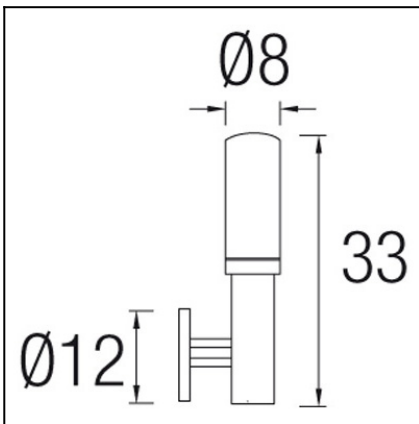

## 05-9613-CA-B8

The photograph may not match the reference exactly. Please read the product description to identify the finish.

Download photometric file .ldt /.ies

### TECHNICAL CHARACTERISTICS

Type:	Wall fixture
IP Protection degrees:	IP44
Lampholder:	1 x E27
Power (W):	E27 max. 75W
Voltage / Frequency:	220-240V/50-60Hz
Units per box:	4
Net Weight (Kg):	0.71
EAN:	8435111088371