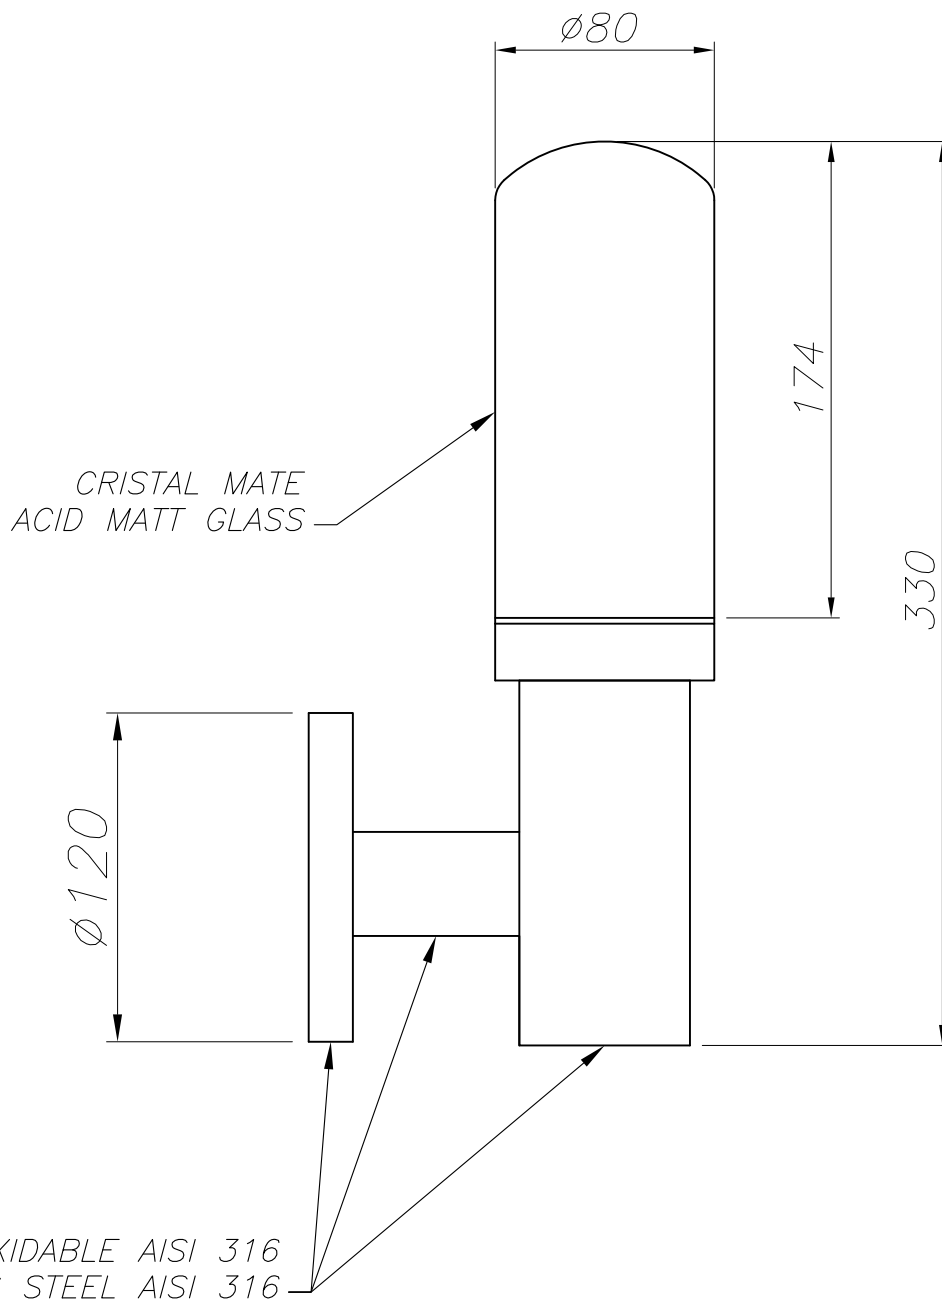

## 05-9613-CA-B8

The photograph may not match the reference exactly. Please read the product description to identify the finish.

Download photometric file .ldt /.ies

### TECHNICAL CHARACTERISTICS

Type:	Wall fixture
IP Protection degrees:	IP44
Lampholder:	1 x E27
Power (W):	E27 max. 75W
Voltage / Frequency:	220-240V/50-60Hz
Units per box:	4
Net Weight (Kg):	0.71
EAN:	8435111088371

### MATERIALS / FINISHES

**Structure material:** Stainless steel  
AISI316

**Diffuser material:** Glass

**Diffuser finish:** Matt

PLANTILLA DE INSTALACIÓN  
INSTALLATION TEMPLATE