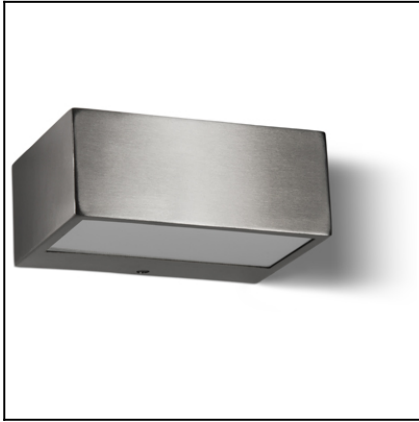

OUT 

NEMESIS

05-9629-CA-B8

The photograph may not match the reference exactly. Please read the product description to identify the finish.

Download photometric file .ldt /.ies

TECHNICAL CHARACTERISTICS

Type:	Wall fixture
IP Protection degrees:	IP44
Lampholder:	1 x R7s
Power (W):	R7s max. 100W
Voltage / Frequency:	220-240V/50-60Hz
Units per box:	12
Net Weight (Kg):	0.765
EAN:	8435111091555

MATERIALS / FINISHES

Structure material: Stainless steel
AISI316

Diffuser material: Glass

Diffuser finish: Matt

ACERO INOXIDABLE AISI 316
STAINLESS STEEL AISI 316

CRISTAL MATE
MATT GLASS

PLANTILLA DE INSTALACIÓN
INSTALLATION TEMPLATE