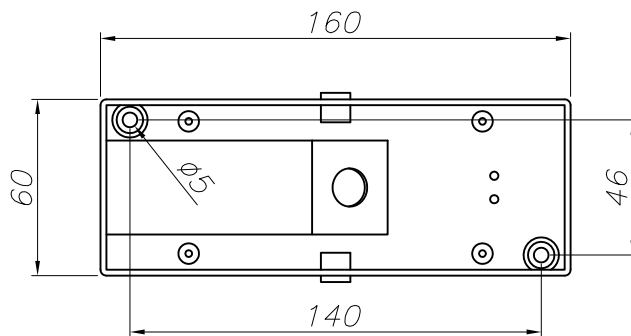

PLANTILLA DE INSTALACIÓN
INSTALLATION TEMPLATE