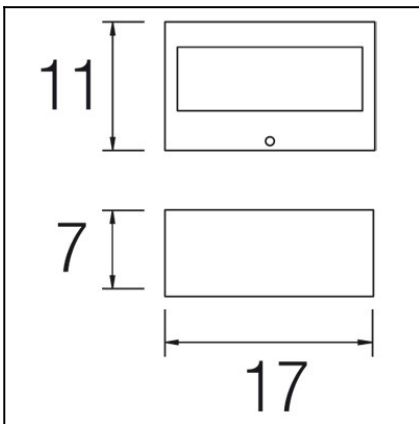

OUT 

NEMESIS

05-9629-CA-B8

The photograph may not match the reference exactly. Please read the product description to identify the finish.

Download photometric file .ldt /.ies

TECHNICAL CHARACTERISTICS

Type:	Wall fixture
IP Protection degrees:	IP44
Lampholder:	1 x R7s
Power (W):	R7s max. 100W
Voltage / Frequency:	220-240V/50-60Hz
Units per box:	12
Net Weight (Kg):	0.765
EAN:	8435111091555

①

②

③

④