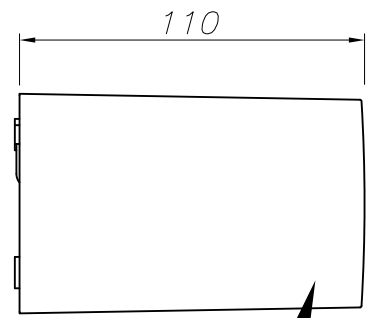

ALUMINIO INYECTADO
INJECTED ALUMINUM