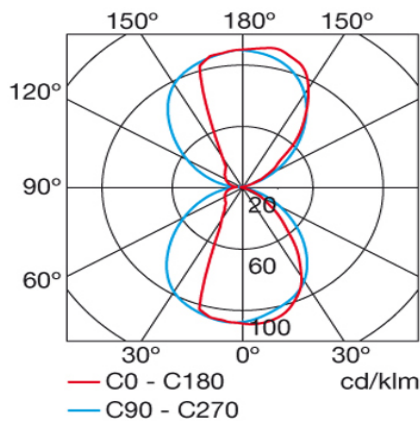

Download photometric file .ldt / .ies

TECHNICAL CHARACTERISTICS

Type:	Wall fixture
IP Protection degrees:	IP44
IK Protection degrees:	IK06
Lampholder:	1 x G24d1
Power (W):	G24d1 13W
Voltage / Frequency:	230V/50Hz
Warranty (Years):	2
Units per box:	8
Net Weight (Kg):	0.935
EAN:	8435111097342,00

MATERIALS / FINISHES

Structure material:	Injected aluminium	Diffuser material:	Glass
Structure finish:	Grey	Diffuser finish:	Matt

GEAR

Gear included: Yes, Magnetic