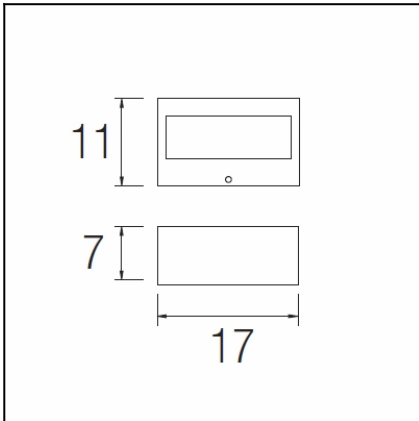

The photograph may not match the reference exactly. Please read the product description to identify the finish.

Download photometric file .ldt /.ies

TECHNICAL CHARACTERISTICS

Type:	Wall fixture
IP Protection degrees:	IP44
IK Protection degrees:	IK06
Lampholder:	1 x G24d1
Power (W):	G24d1 13W
Voltage / Frequency:	230V/50Hz
Warranty (Years):	2
Units per box:	8
Net Weight (Kg):	0.935
EAN:	8435111097366,00