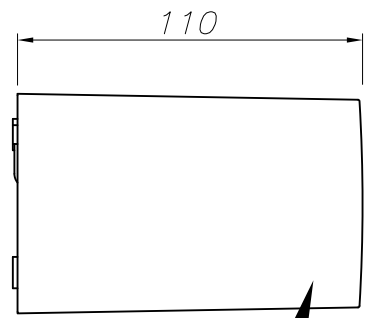

ALUMINIO INYECTADO
INJECTED ALUMINUM