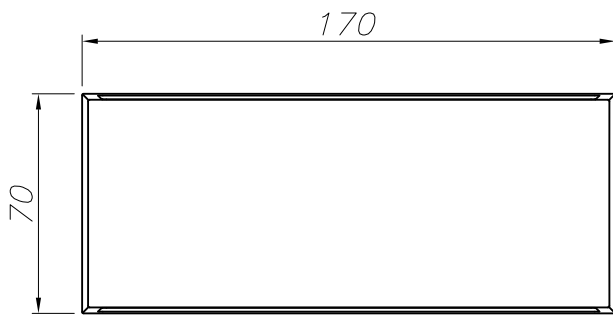

ALUMINIO INYECTADO
INJECTED ALUMINUM