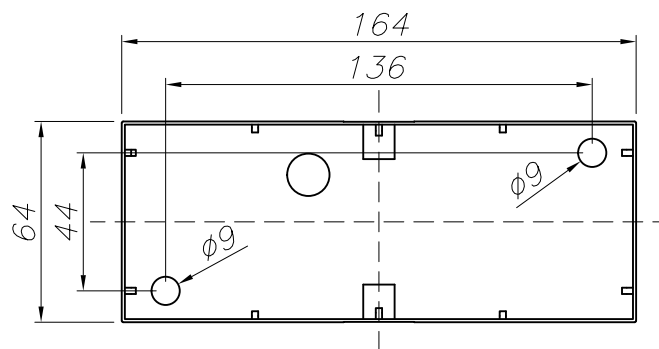

PLANTILLA DE INSTALACIÓN
INSTALLATION TEMPLATE