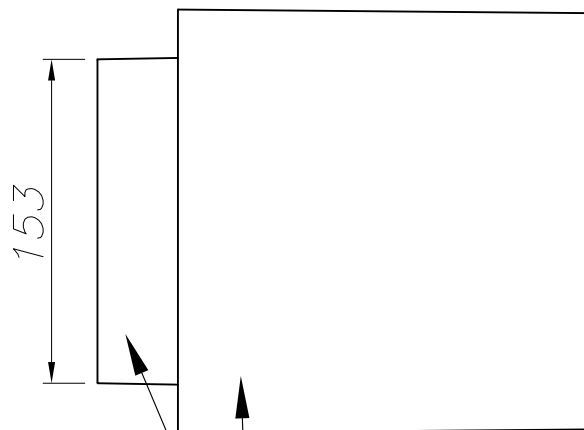

ALUMINIO INYECTADO
INJECTED ALUMINUM