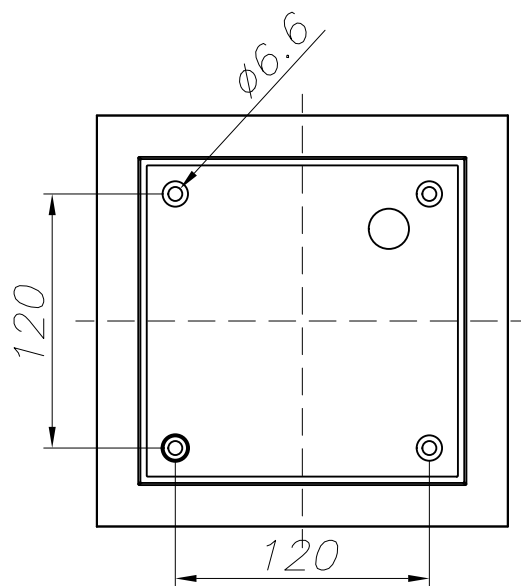

TECHNICAL CHARACTERISTICS

Type:	Wall fixture
IP Protection degrees:	IP65
IK Protection degrees:	IK08
Lampholder:	1 x G12
Power (W):	G12 35W
Voltage / Frequency:	220-240V/50Hz
Warranty (Years):	2
Units per box:	2
Net Weight (Kg):	5.465
EAN:	8435111097618,00

Download photometric file .ldt / .ies

71-9577-05-37

Structure material: Anodized aluminium

Structure finish: Black

Diffuser material: Glass

Diffuser finish: Transparent

ALUMINIO INYECTADO
INJECTED ALUMINUM

CRISTAL TRANSPARENTE
TRANSPARENT GLASS