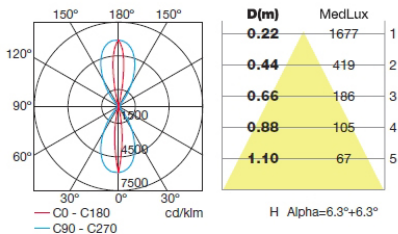

GEAR

Gear included: Yes, Magnetic

G12 35W
con cristales lupa
with magnifying glass
Сувеличительным стеклом