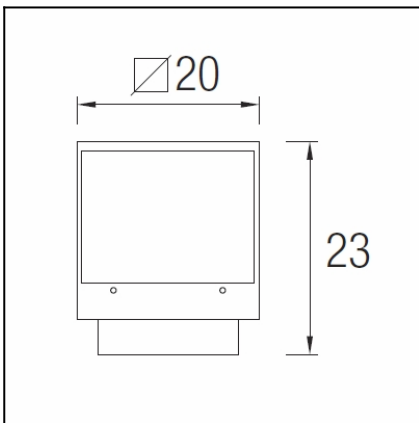

OUT 

AFRODITA

05-9641-Z5-37

The photograph may not match the reference exactly. Please read the product description to identify the finish.

DESCRIPTION

Straight edged lamp designed for lighting vertical surfaces. Injected aluminium body and tempered glass diffuser. Available in various sizes and finishes: white, light grey, dark grey and brown. Available in different wattages for metal halide lamps, LED and fluorescent lights.

TECHNICAL CHARACTERISTICS

Type:	Wall fixture
IP Protection degrees:	IP65
IK Protection degrees:	IK08
Lampholder:	1 x G12
Power (W):	G12 35W
Voltage / Frequency:	220-240V/50Hz
Warranty (Years):	2
Units per box:	2
Net Weight (Kg):	5.465
EAN:	8435111097618,00