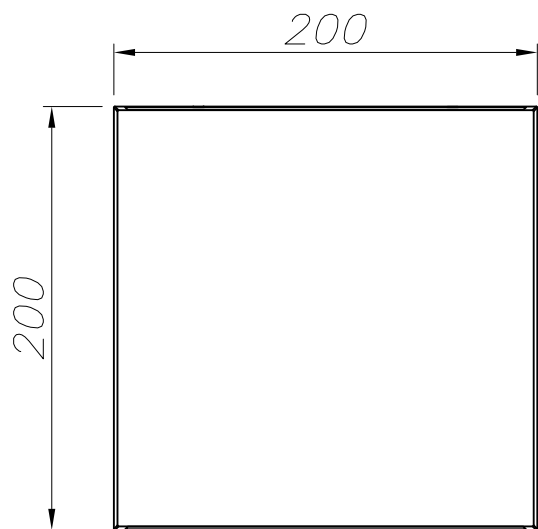

ALUMINIO INYECTADO
INJECTED ALUMINUM