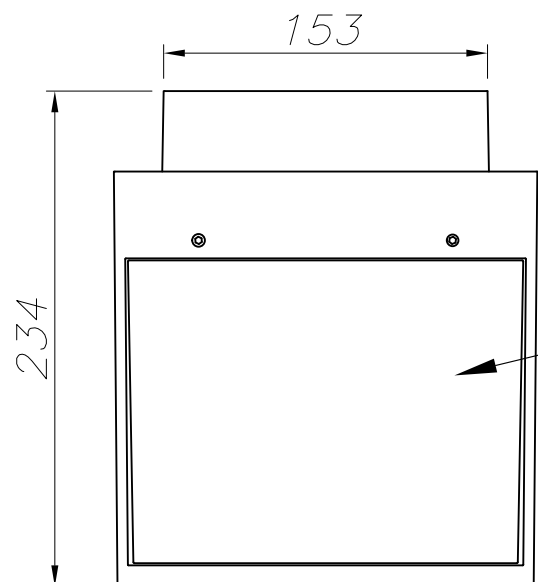

TECHNICAL CHARACTERISTICS

Type:	Wall fixture
IP Protection degrees:	IP65
IK Protection degrees:	IK08
Lampholder:	1 x G12
Power (W):	G12 35W
Voltage / Frequency:	220-240V/50Hz
Warranty (Years):	2
Units per box:	2
Net Weight (Kg):	5.465
EAN:	8435111097618,00

Download photometric file .ldt / .ies

71-9577-05-37

Structure material: Anodized aluminium

Structure finish: Black

Diffuser material: Glass

Diffuser finish: Transparent

ALUMINIO INYECTADO
INJECTED ALUMINUM

CRISTAL TRANSPARENTE
TRANSPARENT GLASS