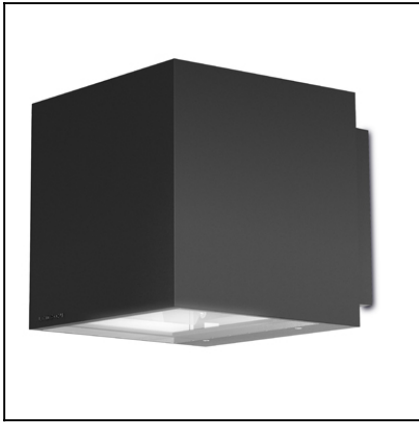

OUT 

AFRODITA

05-9641-Z5-37

The photograph may not match the reference exactly. Please read the product description to identify the finish.

DESCRIPTION

Straight edged lamp designed for lighting vertical surfaces. Injected aluminium body and tempered glass diffuser. Available in various sizes and finishes: white, light grey, dark grey and brown. Available in different wattages for metal halide lamps, LED and fluorescent lights.

TECHNICAL CHARACTERISTICS

Type:	Wall fixture
IP Protection degrees:	IP65
IK Protection degrees:	IK08
Lampholder:	1 x G12
Power (W):	G12 35W
Voltage / Frequency:	220-240V/50Hz
Warranty (Years):	2
Units per box:	2
Net Weight (Kg):	5.465
EAN:	8435111097618,00

MATERIALS / FINISHES

Structure material: Aluminium
Structure finish: Urban grey

Diffuser material: Glass
Diffuser finish: Tempered

GEAR

Gear included: Yes, Magnetic

G12 35W
 con cristales lupa
 with magnifying glass
 Сувеличительным стеклом

Download photometric file .ldt / .ies

71-9577-05-37

Structure material: Anodized aluminium

Structure finish: Black

Diffuser material: Glass

Diffuser finish: Transparent

ALUMINIO INYECTADO
INJECTED ALUMINUM

CRISTAL TRANSPARENTE
TRANSPARENT GLASS