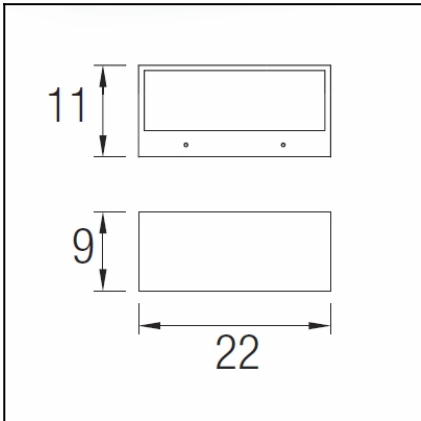

OUT 

NEMESIS

05-9649-34-T2

The photograph may not match the reference exactly. Please read the product description to identify the finish.

Download photometric file .ldt /.ies

TECHNICAL CHARACTERISTICS

Type:	Wall fixture
IP Protection degrees:	IP54
IK Protection degrees:	IK04
Lampholder:	1 x E27
Power (W):	E27 max. 60W
Voltage / Frequency:	220-240V/50-60Hz
Warranty (Years):	2
Units per box:	6
Net Weight (Kg):	1.145
EAN:	8435381400477,00