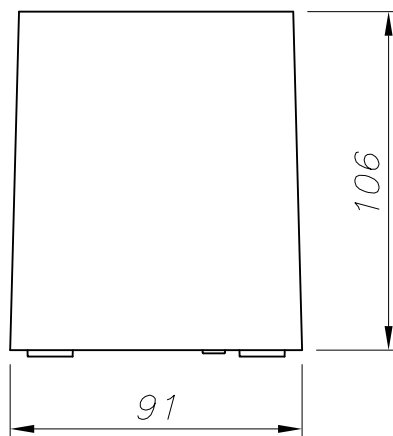

CRISTAL ARENADO INTERIOR
SANDFROSTED GLASS INSIDE

ALUMINIO INYECTADO
INJECTED ALUMINUM