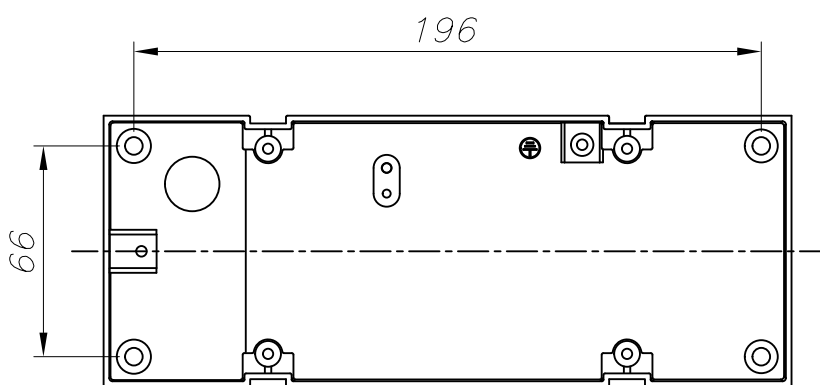

PLANTILLA DE INSTALACIÓN
INSTALLATION TEMPLATE