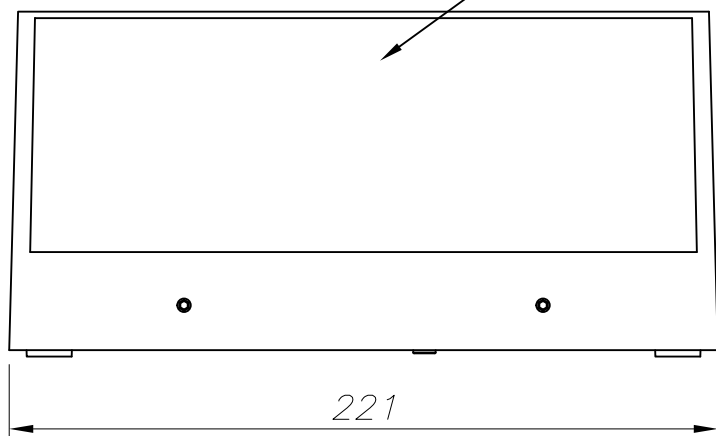

CRISTAL ARENADO INTERIOR
SANDFROSTED GLASS INSIDE

ALUMINIO INYECTADO
INJECTED ALUMINUM