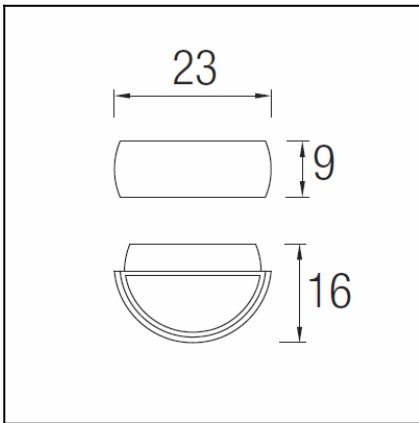

**OUT** 
**DELFO S**  
**05-9650-34-T2**
**Design by Benedito Design**

The photograph may not match the reference exactly. Please read the product description to identify the finish.

[Download photometric file .ldt / .ies](#)

**TECHNICAL CHARACTERISTICS**

|                        |                  |
|------------------------|------------------|
| Type:                  | Wall fixture     |
| IP Protection degrees: | IP65             |
| IK Protection degrees: | IK04             |
| Lampholder:            | 1 x E27          |
| Power (W):             | E27 max. 60W     |
| Voltage / Frequency:   | 220-240V/50-60Hz |
| Warranty (Years):      | 2                |
| Units per box:         | 4                |
| Net Weight (Kg):       | 1.35             |
| EAN:                   | 8435381400088,00 |