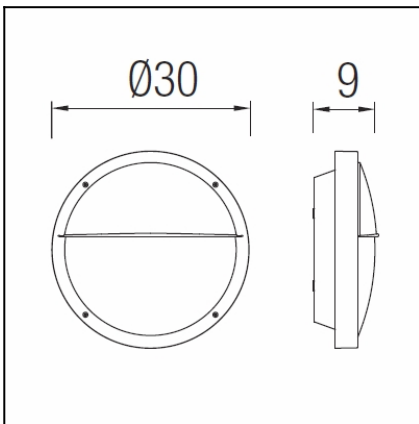

Download photometric file .ldt /.ies

TECHNICAL CHARACTERISTICS

Type:	Wall fixture
IP Protection degrees:	IP65
IK Protection degrees:	IK10
Lampholder:	2 x E27
Power (W):	E27 23
Voltage / Frequency:	220-240V/50-60Hz
Warranty (Years):	2
Units per box:	12
Net Weight (Kg):	0.785
EAN:	8,43538E+12

MATERIALS / FINISHES

Structure material: Polycarbonate
Structure finish: White

Diffuser material: Polycarbonate
Diffuser finish: Matt opal