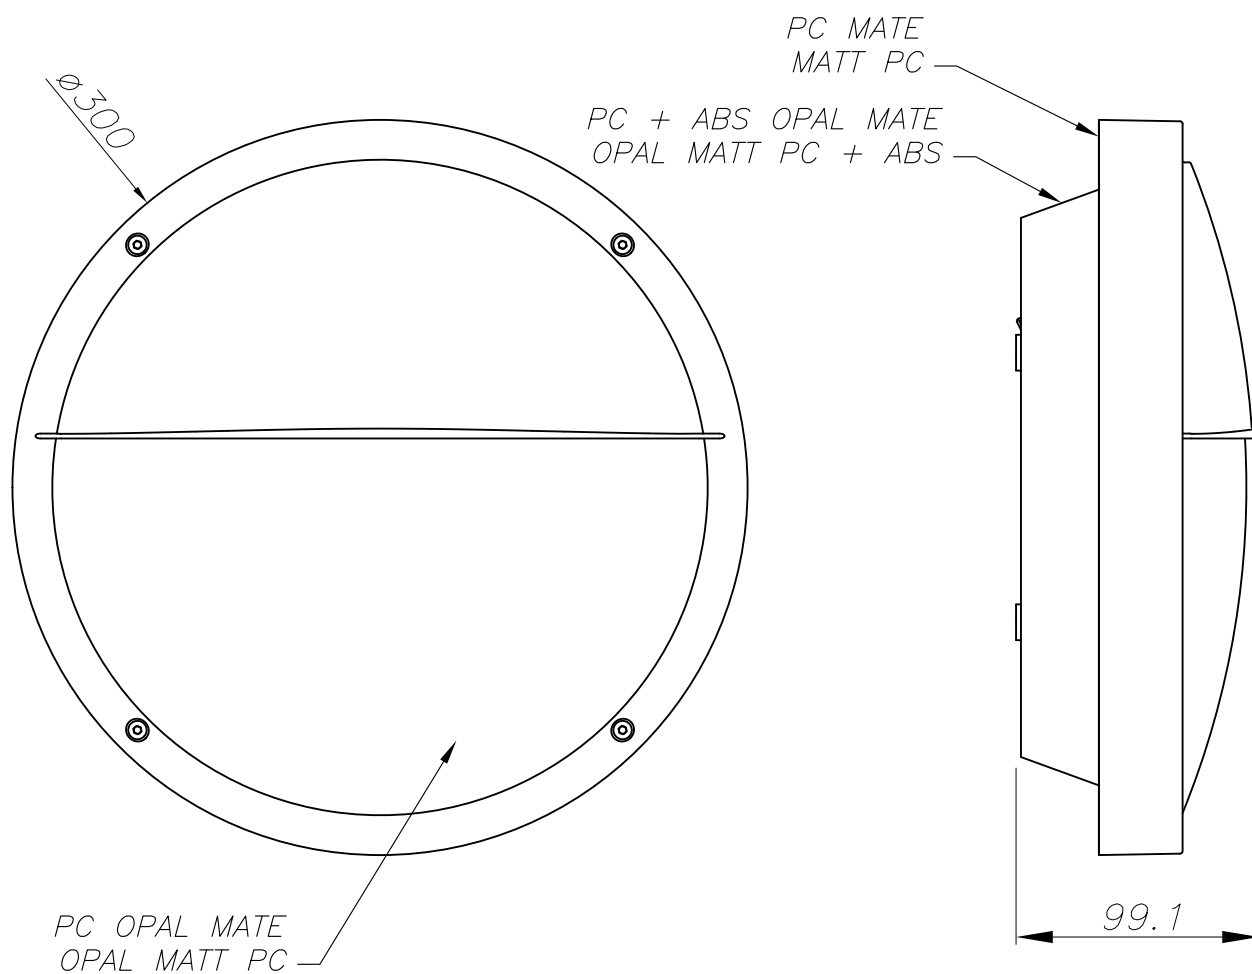

PLANTILLA DE INSTALACIÓN
INSTALLATION TEMPLATE