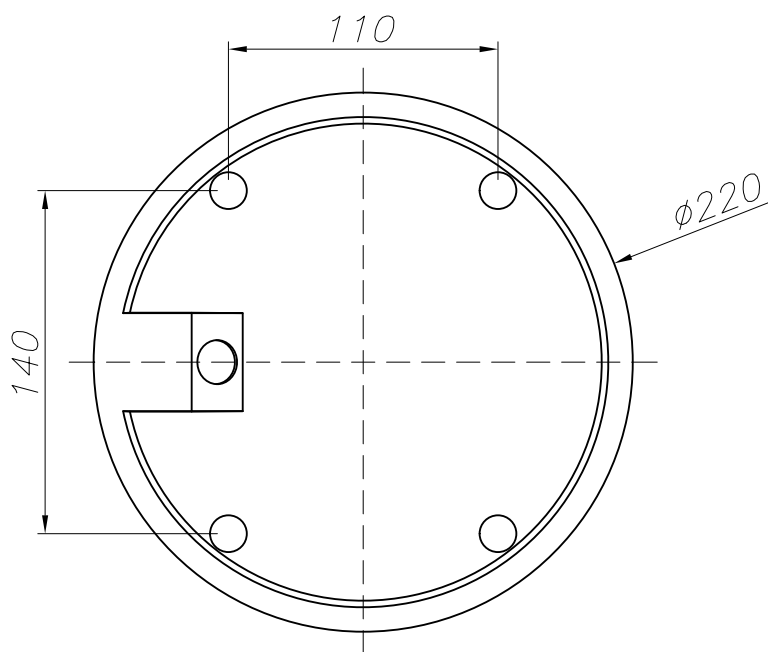

PLANTILLA DE INSTALACIÓN
INSTALLATION TEMPLATE