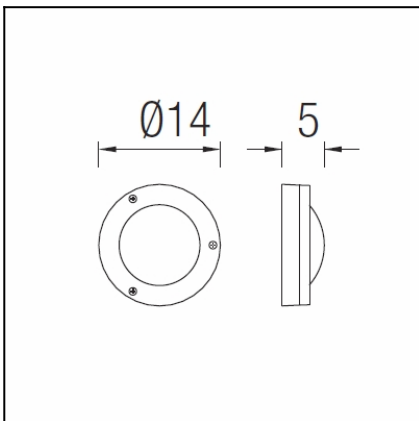

OUT 
GAP
05-9681-Z5-B8

The photograph may not match the reference exactly. Please read the product description to identify the finish.

Download photometric file .ldt / .ies

TECHNICAL CHARACTERISTICS

Type:	Wall fixture
IP Protection degrees:	IP44
Bulb:	36 x LED. Neutral white - 4200K
Power (W):	2.88W
Voltage / Frequency:	100-240V/50-60Hz
Warranty (Years):	2
Option to extend the guarantee:	Yes, 5 years
Units per box:	20
Net Weight (Kg):	0.355
EAN:	8,43538E+12