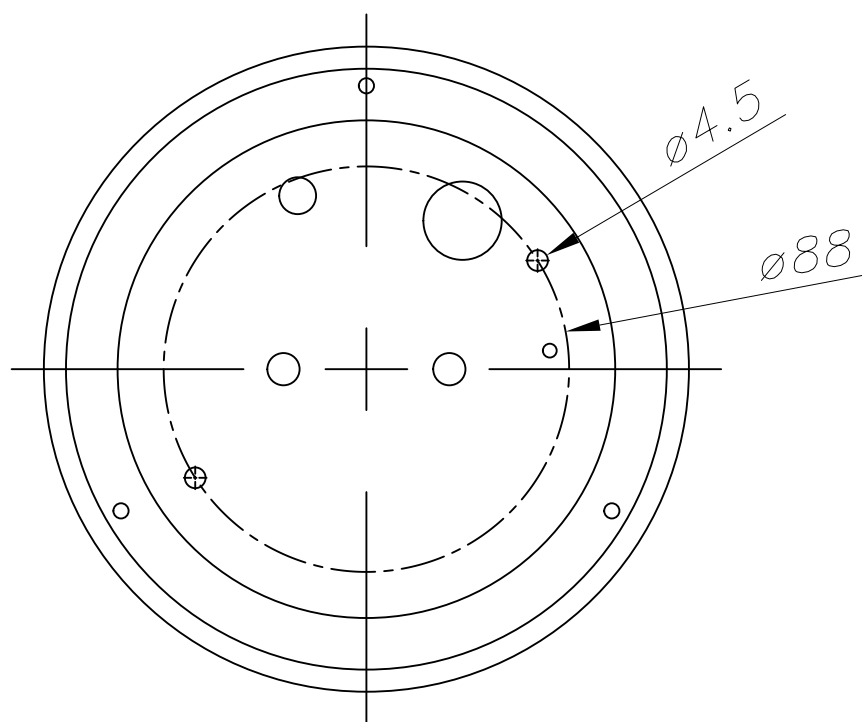

OUT 
GAP
05-9681-Z5-B8

The photograph may not match the reference exactly. Please read the product description to identify the finish.

Download photometric file .ldt / .ies

TECHNICAL CHARACTERISTICS

Type:	Wall fixture
IP Protection degrees:	IP44
Bulb:	36 x LED. Neutral white - 4200K
Power (W):	2.88W
Voltage / Frequency:	100-240V/50-60Hz
Warranty (Years):	2
Option to extend the guarantee:	Yes, 5 years
Units per box:	20
Net Weight (Kg):	0.355
EAN:	8,43538E+12

MATERIALS / FINISHES

Structure material: Injected aluminium

Diffuser material: Glass

Structure finish: Urban grey

Diffuser finish: Matt

GEAR

Multi-voltage electronic gear included (110-240 V / 50-60 Hz)

PLANTILLA DE INSTALACIÓN
INSTALLATION TEMPLATE