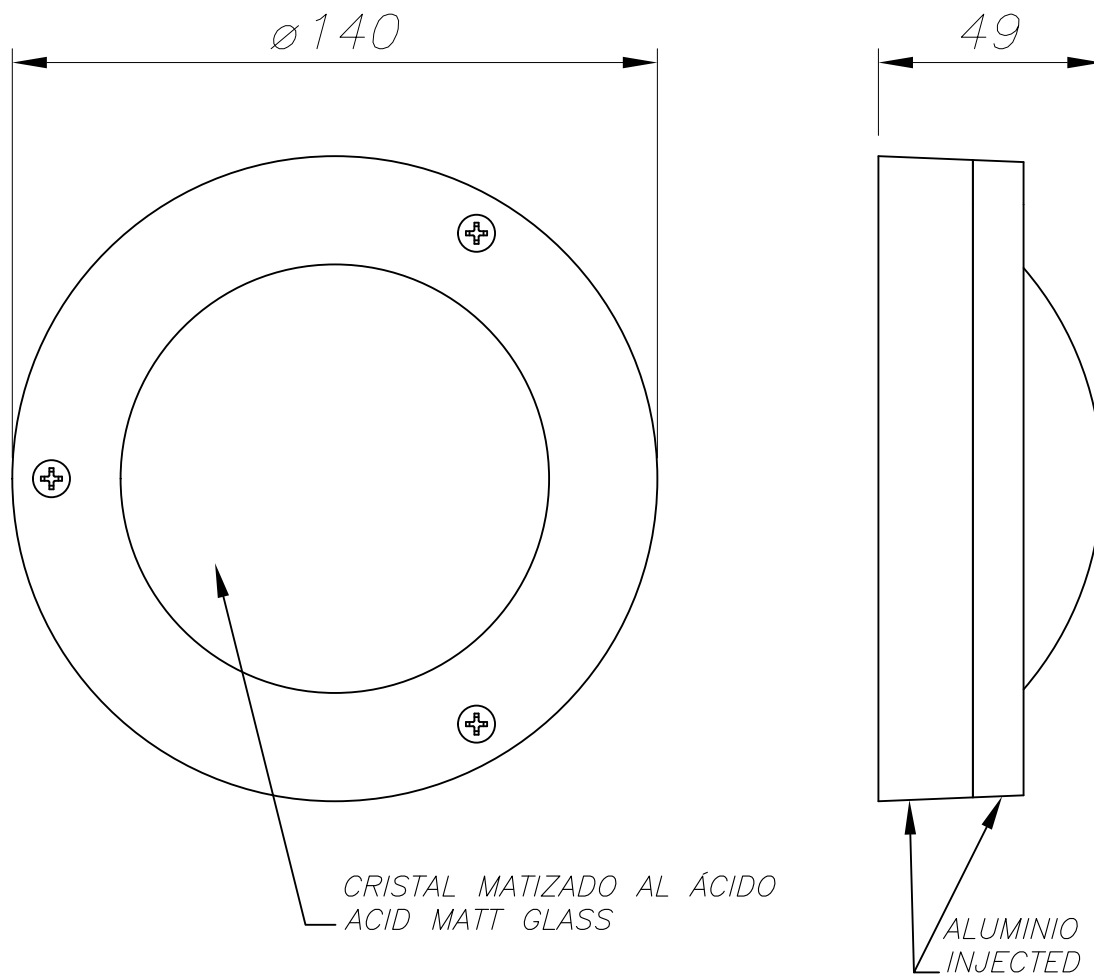

OUT 
GAP
05-9681-Z5-B8

The photograph may not match the reference exactly. Please read the product description to identify the finish.

Download photometric file .ldt / .ies

TECHNICAL CHARACTERISTICS

Type:	Wall fixture
IP Protection degrees:	IP44
Bulb:	36 x LED. Neutral white - 4200K
Power (W):	2.88W
Voltage / Frequency:	100-240V/50-60Hz
Warranty (Years):	2
Option to extend the guarantee:	Yes, 5 years
Units per box:	20
Net Weight (Kg):	0.355
EAN:	8,43538E+12

MATERIALS / FINISHES

Structure material: Injected aluminium

Diffuser material: Glass

Structure finish: Urban grey

Diffuser finish: Matt

GEAR

Multi-voltage electronic gear included (110-240 V / 50-60 Hz)

PLANTILLA DE INSTALACIÓN
INSTALLATION TEMPLATE