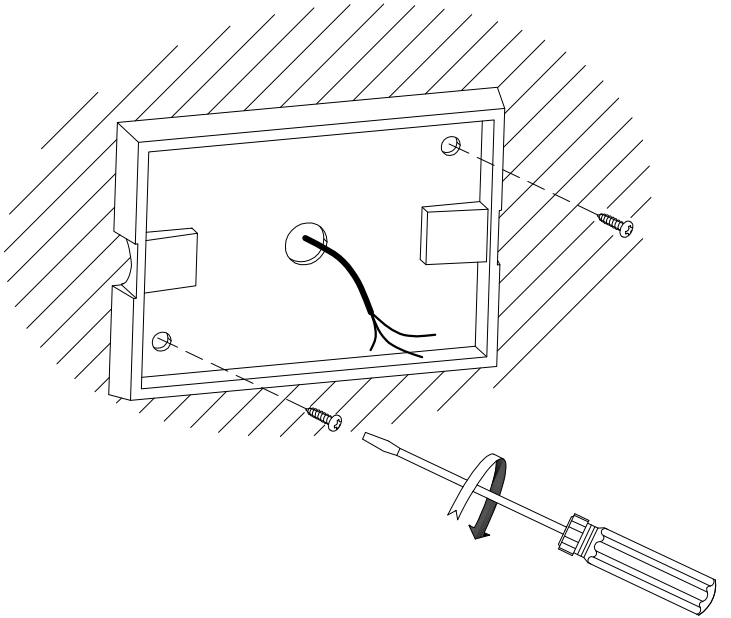

### GEAR

Multi-voltage electronic gear included (110-240 V / 50-60 Hz)

PLANTILLA DE INSTALACIÓN  
INSTALLATION TEMPLATE

①

②

③

④