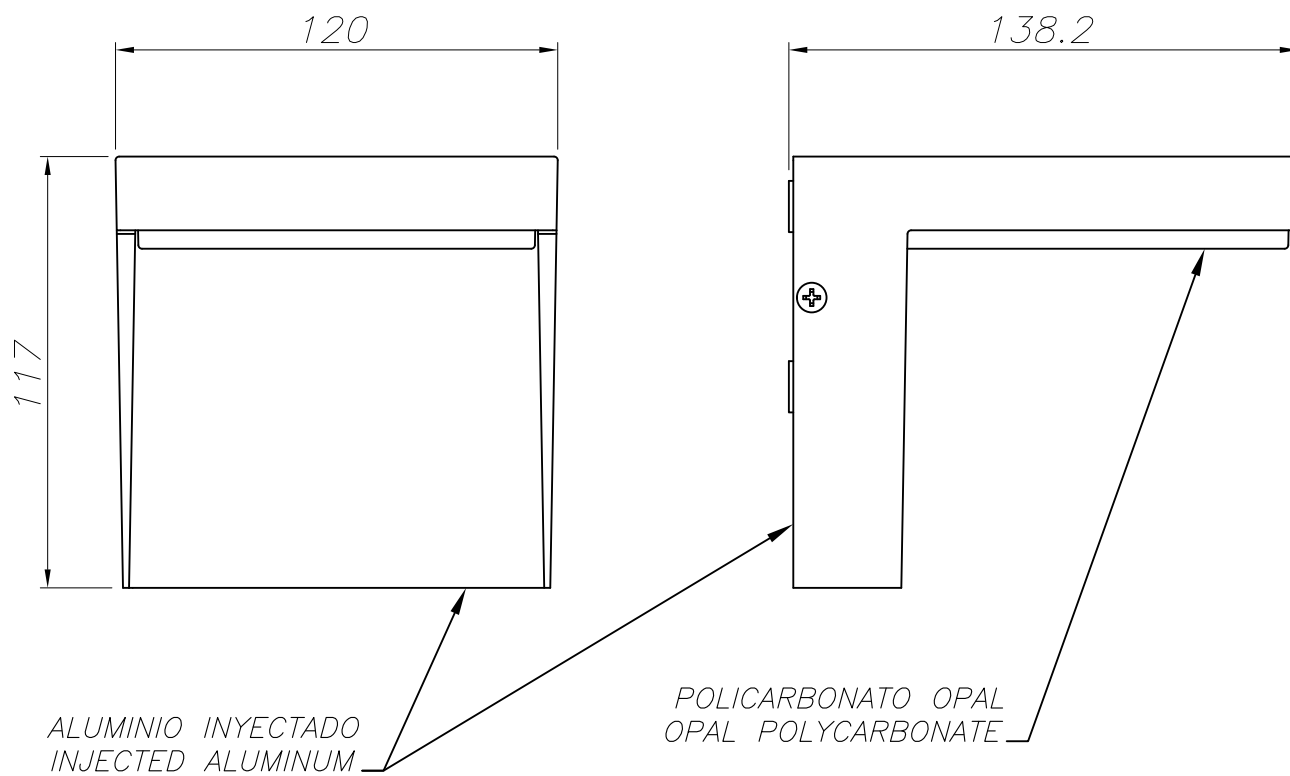

PLANTILLA DE INSTALACIÓN
INSTALLATION TEMPLATE