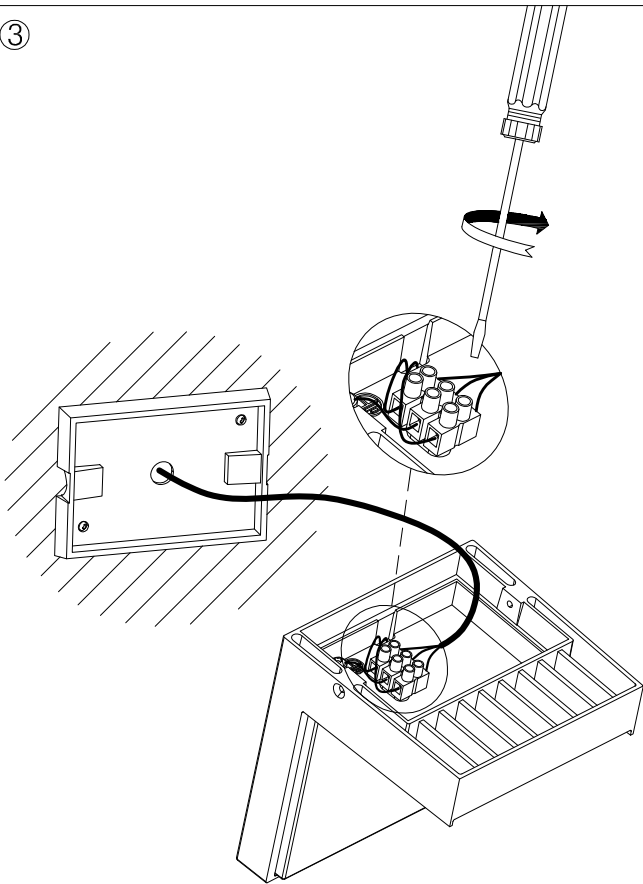

### TECHNICAL CHARACTERISTICS

Type:	Wall fixture
IP Protection degrees:	IP44
Bulb:	25 x LED. Warm White - 3000K
Power (W):	3.5W
Voltage / Frequency:	110-240V/50-60Hz
Warranty (Years):	2
Option to extend the guarantee:	Yes, 5 years
Units per box:	8
Net Weight (Kg):	0.785
EAN:	8,43538E+12

### GEAR

Multi-voltage electronic gear included (110-240 V / 50-60 Hz)

PLANTILLA DE INSTALACIÓN  
INSTALLATION TEMPLATE

①

②

③

④