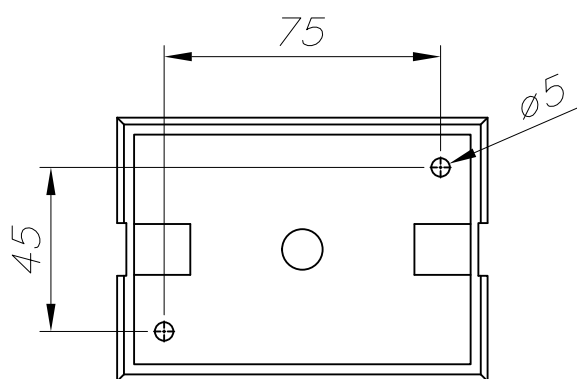

PLANTILLA DE INSTALACIÓN
INSTALLATION TEMPLATE