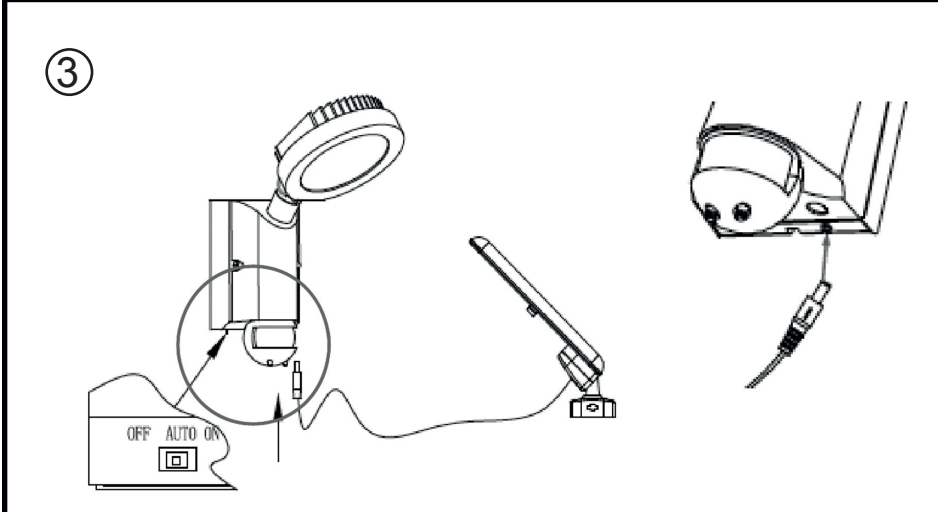

The photograph may not match the reference exactly. Please read the product description to identify the finish.

Download photometric file .ldt / .ies

TECHNICAL CHARACTERISTICS

Type:	Wall fixture
Adjustable $\pm 90^\circ$ on the horizontal axis.	
IP Protection degrees:	IP44
Bulb:	4 x LED Cree. Neutral white - 4000K
Power (W):	4W
Luminous efficacy (Lm/W):	107, 107
Voltage / Frequency:	Solar
Warranty (Years):	2
Option to extend the guarantee:	Yes, 5 years
Units per box:	2
Net Weight (Kg):	1.83
EAN:	8,43538E+12

MATERIALS / FINISHES

Structure material: Aluminium
Structure finish: Urban grey

Diffuser material: Polycarbonate
Diffuser finish: Transparent

GEAR

Gear included: Yes, electronic

SENSOR

<p>TIME</p> <p>10s-90s</p>	<p>LUX</p> <p>10-1000LUX</p>	<p>180°</p> <p>0-12meter</p>
----------------------------	------------------------------	------------------------------