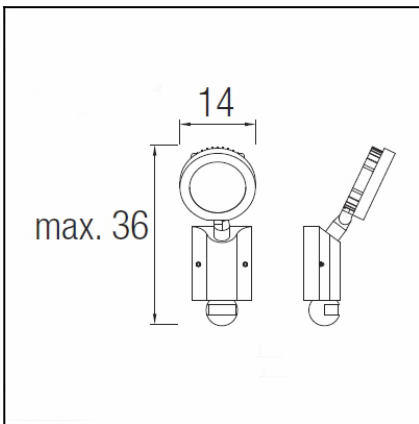

The photograph may not match the reference exactly. Please read the product description to identify the finish.

Download photometric file .ldt / .ies

TECHNICAL CHARACTERISTICS

Type:	Wall fixture
Adjustable $\pm 90^\circ$ on the horizontal axis.	
IP Protection degrees:	IP44
Bulb:	4 x LED Cree. Neutral white - 4000K
Power (W):	4W
Luminous efficacy (Lm/W):	107, 107
Voltage / Frequency:	Solar
Warranty (Years):	2
Option to extend the guarantee:	Yes, 5 years
Units per box:	2
Net Weight (Kg):	1.83
EAN:	8,43538E+12

MATERIALS / FINISHES

Structure material: Aluminium
Structure finish: Urban grey

Diffuser material: Polycarbonate
Diffuser finish: Transparent

GEAR

Gear included: Yes, electronic

SENSOR

<p>TIME</p> <p>10s-90s</p>	<p>LUX</p> <p>10-1000LUX</p>	<p>180°</p> <p>0-12meter</p>
----------------------------	------------------------------	------------------------------