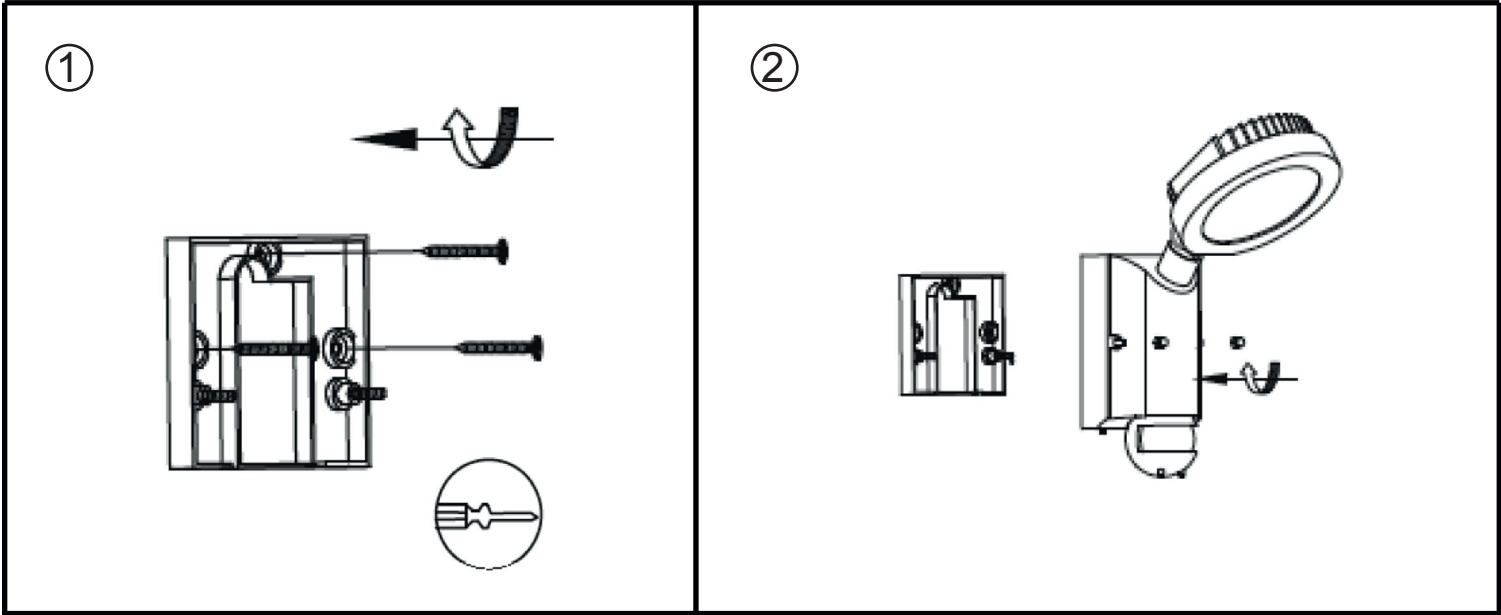

The photograph may not match the reference exactly. Please read the product description to identify the finish.

Download photometric file .ldt / .ies

TECHNICAL CHARACTERISTICS

Type:	Wall fixture
Adjustable $\pm 90^\circ$ on the horizontal axis.	
IP Protection degrees:	IP44
Bulb:	4 x LED Cree. Neutral white - 4000K
Power (W):	4W
Luminous efficacy (Lm/W):	107, 107
Voltage / Frequency:	Solar
Warranty (Years):	2
Option to extend the guarantee:	Yes, 5 years
Units per box:	2
Net Weight (Kg):	1.83
EAN:	8,43538E+12

MATERIALS / FINISHES

Structure material: Aluminium
Structure finish: Urban grey

Diffuser material: Polycarbonate
Diffuser finish: Transparent

GEAR

Gear included: Yes, electronic

SENSOR

<p>TIME</p> <p>10s-90s</p>	<p>LUX</p> <p>10-1000LUX</p>	<p>180°</p> <p>0-12meter</p>
----------------------------	------------------------------	------------------------------