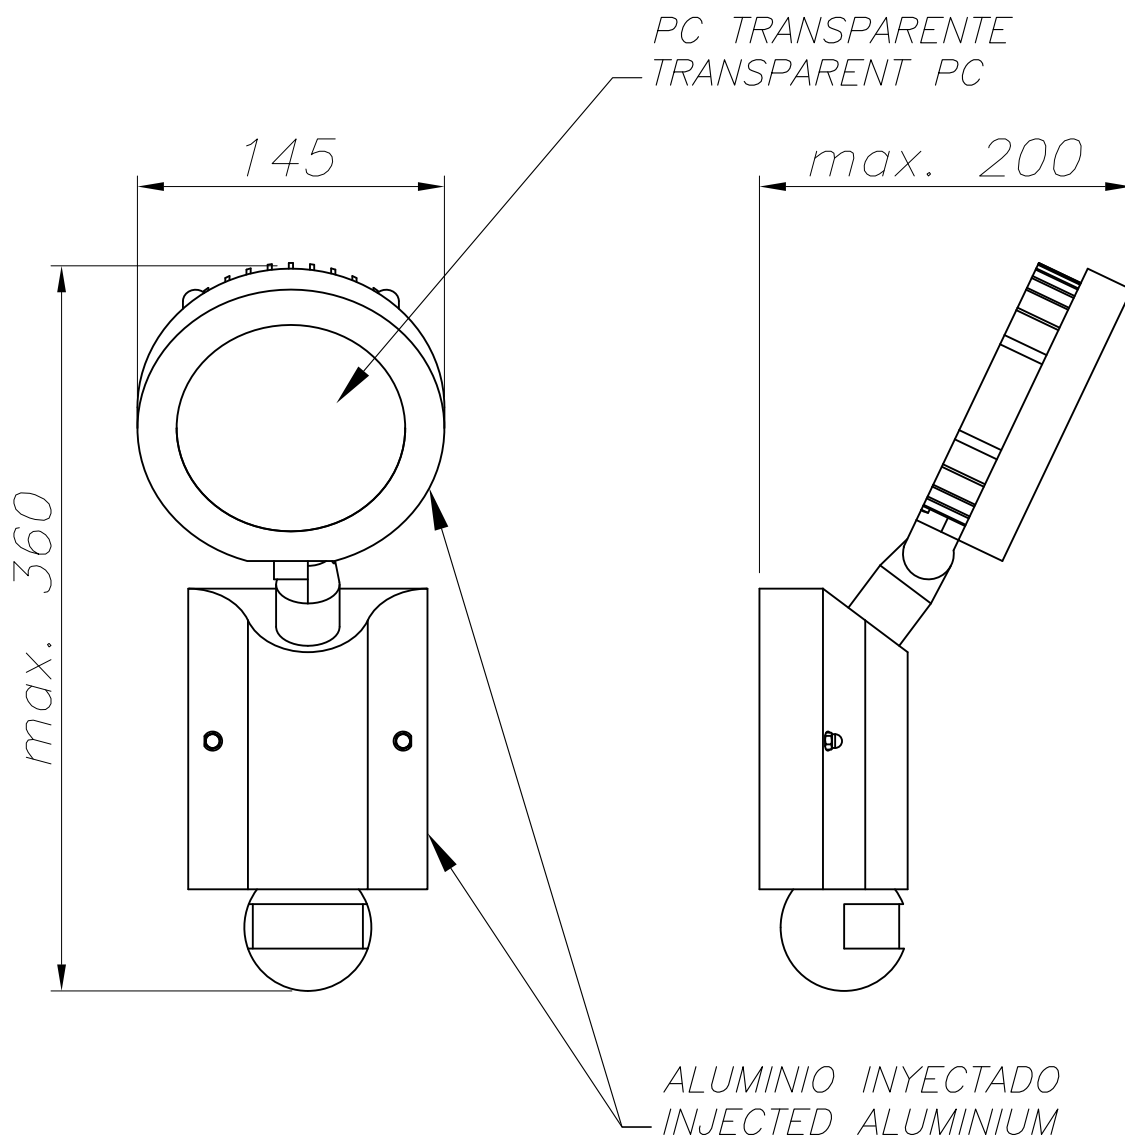

The photograph may not match the reference exactly. Please read the product description to identify the finish.

Download photometric file .ldt / .ies

TECHNICAL CHARACTERISTICS

Type:	Wall fixture
Adjustable $\pm 90^\circ$ on the horizontal axis.	
IP Protection degrees:	IP44
Bulb:	4 x LED Cree. Neutral white - 4000K
Power (W):	4W
Luminous efficacy (Lm/W):	107, 107
Voltage / Frequency:	Solar
Warranty (Years):	2
Option to extend the guarantee:	Yes, 5 years
Units per box:	2
Net Weight (Kg):	1.83
EAN:	8,43538E+12

MATERIALS / FINISHES

Structure material: Aluminium
Structure finish: Urban grey

Diffuser material: Polycarbonate
Diffuser finish: Transparent

GEAR

Gear included: Yes, electronic

SENSOR

<p>TIME</p> <p>10s-90s</p>	<p>LUX</p> <p>10-1000LUX</p>	<p>180°</p> <p>0-12meter</p>
----------------------------	------------------------------	------------------------------