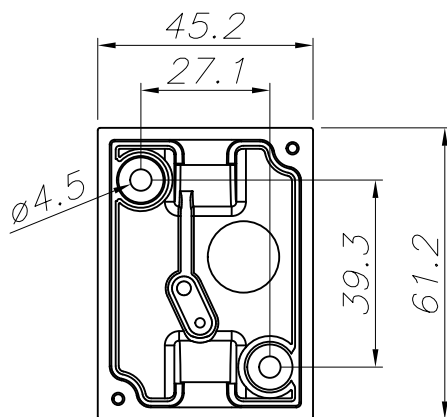

OUT 
SUZUKI
05-9715-Z5-M1

The photograph may not match the reference exactly. Please read the product description to identify the finish.

Download photometric file .ldt /.ies

TECHNICAL CHARACTERISTICS

Type:	Wall fixture
IP Protection degrees:	IP54
Lampholder:	1 x E27
Power (W):	E27 max.18W
Voltage / Frequency:	220-240V/50-60Hz
Warranty (Years):	2
Units per box:	8
Net Weight (Kg):	0.68
EAN:	8435381402655,00

PLANTILLA DE INSTALACIÓN
INSTALLATION TEMPLATE