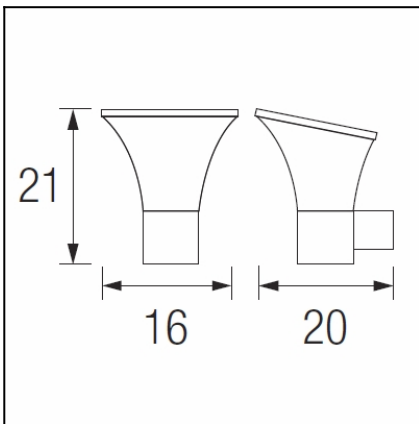

OUT 
SUZUKI
05-9715-Z5-M1

The photograph may not match the reference exactly. Please read the product description to identify the finish.

Download photometric file .ldt /.ies

TECHNICAL CHARACTERISTICS

Type:	Wall fixture
IP Protection degrees:	IP54
Lampholder:	1 x E27
Power (W):	E27 max.18W
Voltage / Frequency:	220-240V/50-60Hz
Warranty (Years):	2
Units per box:	8
Net Weight (Kg):	0.68
EAN:	8435381402655,00