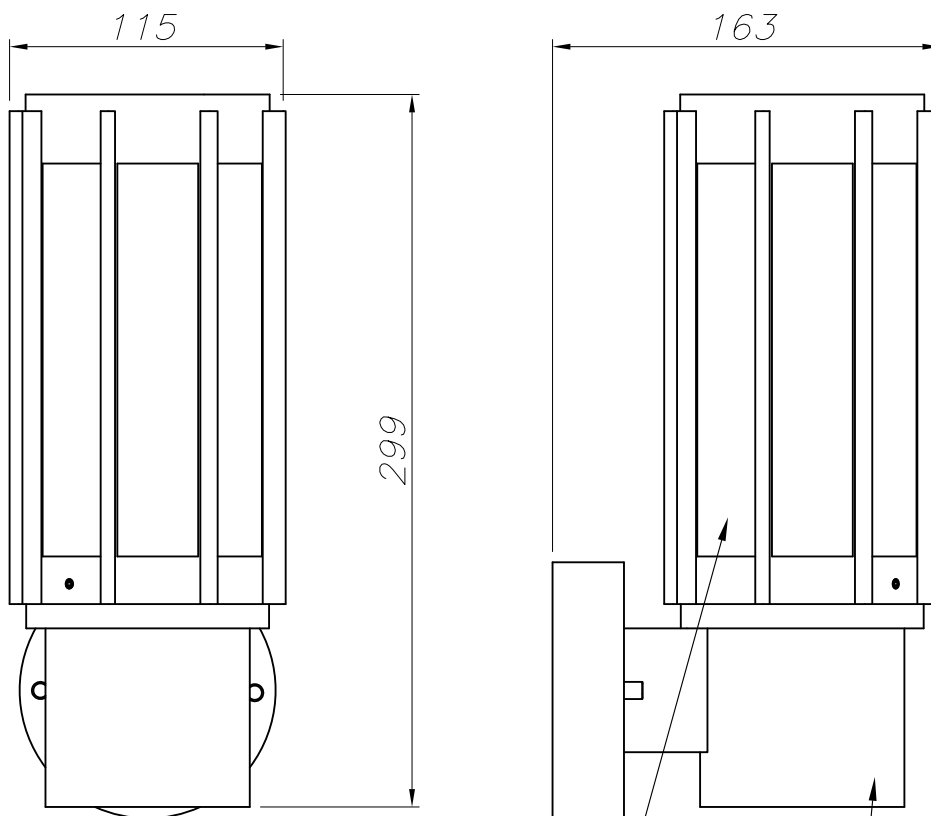

PC OPAL
OPAL PC

ALUMINIO INYECTADO
INJECTED ALUMINIUM