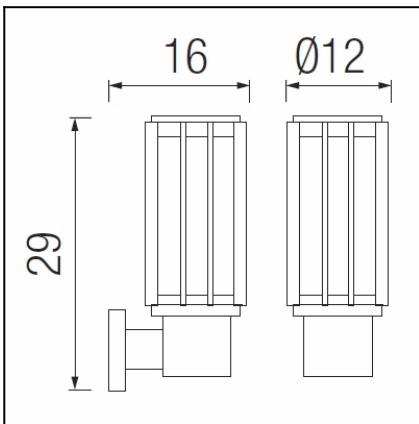

OUT 

SIMS

05-9717-34-M1

The photograph may not match the reference exactly. Please read the product description to identify the finish.

Download photometric file .ldt / .ies

TECHNICAL CHARACTERISTICS

Type:	Wall fixture
IP Protection degrees:	IP44
Lampholder:	1 x E27
Power (W):	E27 max.30W
Voltage / Frequency:	220-240V/50-60Hz
Warranty (Years):	2
Units per box:	6
Net Weight (Kg):	0.985
EAN:	8435381402686,00