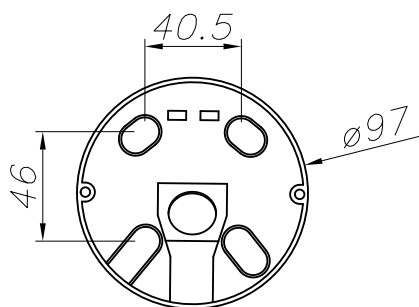

PC OPAL
OPAL PC

ALUMINIO INYECTADO
INJECTED ALUMINIUM