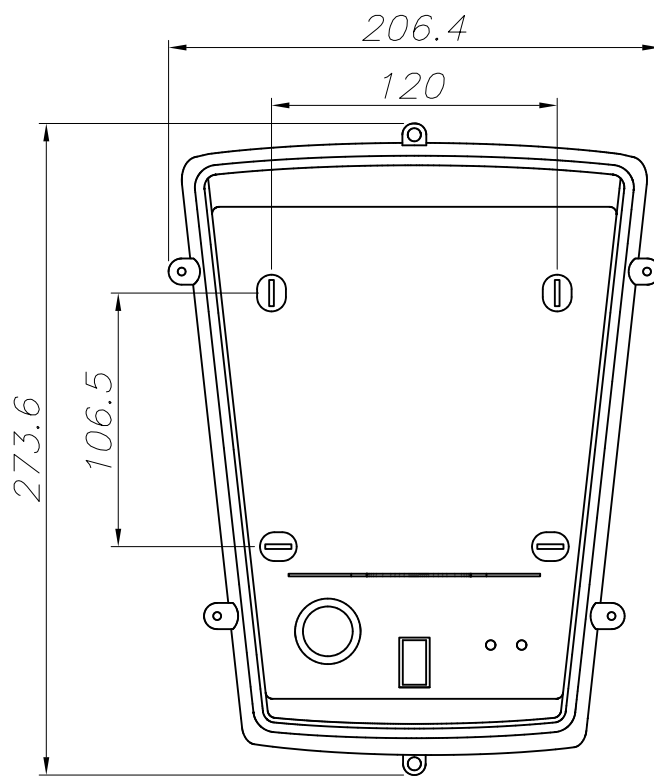

PLANTILLA DE INSTALACIÓN
INSTALLATION TEMPLATE