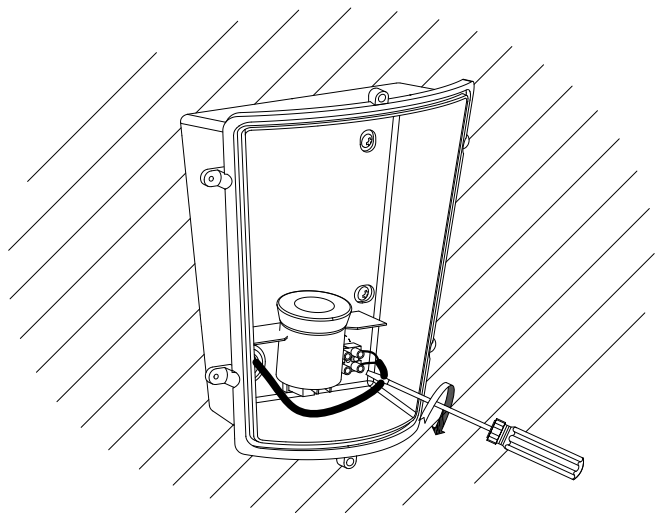

OUT 

AJAX
05-9718-J6-M3

The photograph may not match the reference exactly. Please read the product description to identify the finish.

TECHNICAL CHARACTERISTICS

Type:	Wall fixture
IP Protection degrees:	IP54
Lampholder:	1 x E27
Power (W):	E27 max.60W
Voltage / Frequency:	220-240V/50-60Hz
Warranty (Years):	2
Units per box:	1
Net Weight (Kg):	0.82
EAN:	8435381402648,00

MATERIALS / FINISHES

Structure material: Stainless steel AISI304	Diffuser material: Polycarbonate
Structure finish: Brown	Diffuser finish: Semitransparent

Download photometric file .ldt / .ies

PC MATE
MATT PC

PC INYECTADO
INJECTED PC

Acero inox AISI 304
SS AISI 304

PLANTILLA DE INSTALACIÓN
INSTALLATION TEMPLATE

①

②

③

④

⑤