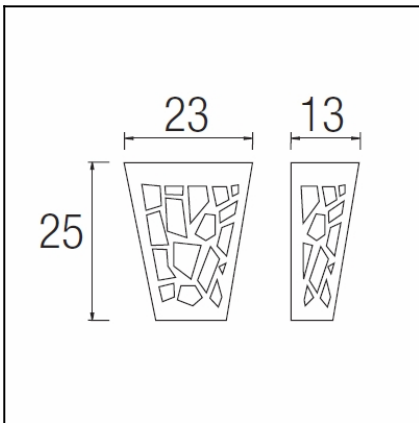

OUT 

AJAX
05-9718-J6-M3

The photograph may not match the reference exactly. Please read the product description to identify the finish.

TECHNICAL CHARACTERISTICS

Type:	Wall fixture
IP Protection degrees:	IP54
Lampholder:	1 x E27
Power (W):	E27 max.60W
Voltage / Frequency:	220-240V/50-60Hz
Warranty (Years):	2
Units per box:	1
Net Weight (Kg):	0.82
EAN:	8435381402648,00