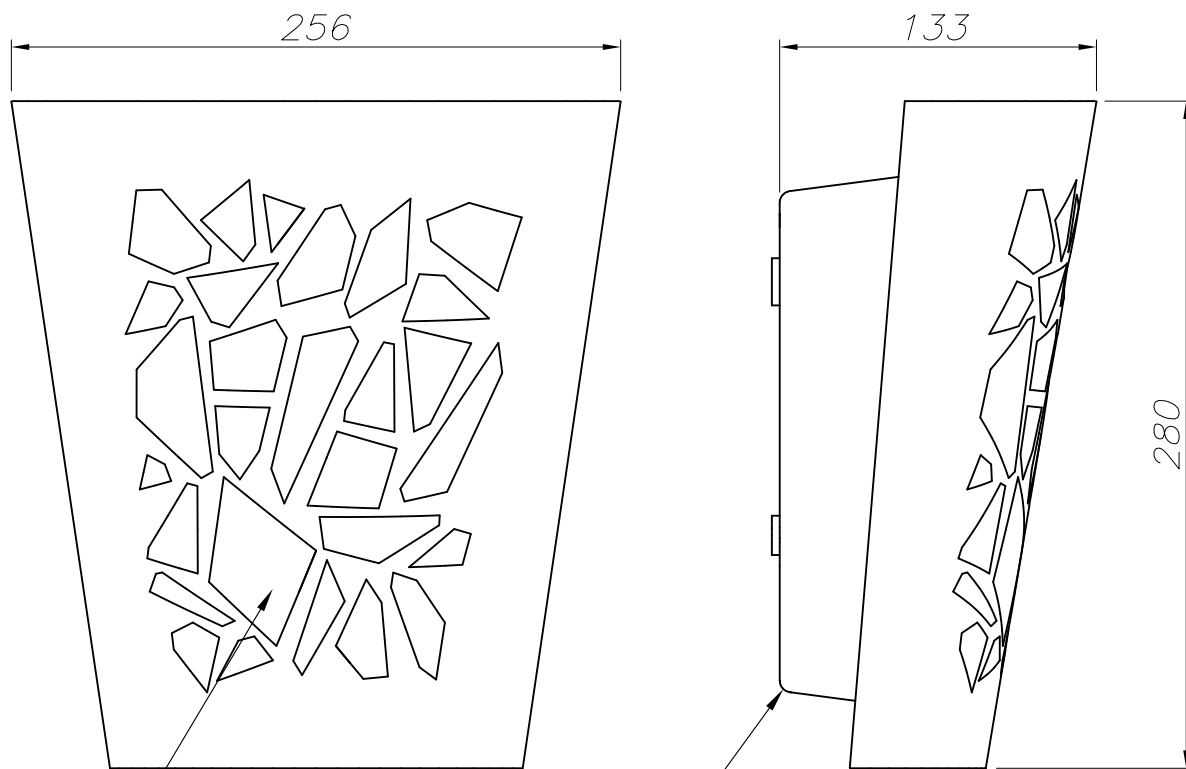

OUT 

AJAX
05-9718-J6-M3

The photograph may not match the reference exactly. Please read the product description to identify the finish.

TECHNICAL CHARACTERISTICS

Type:	Wall fixture
IP Protection degrees:	IP54
Lampholder:	1 x E27
Power (W):	E27 max.60W
Voltage / Frequency:	220-240V/50-60Hz
Warranty (Years):	2
Units per box:	1
Net Weight (Kg):	0.82
EAN:	8435381402648,00

MATERIALS / FINISHES

Structure material: Stainless steel AISI304	Diffuser material: Polycarbonate
Structure finish: Brown	Diffuser finish: Semitransparent

Download photometric file .ldt / .ies

PC MATE
MATT PC