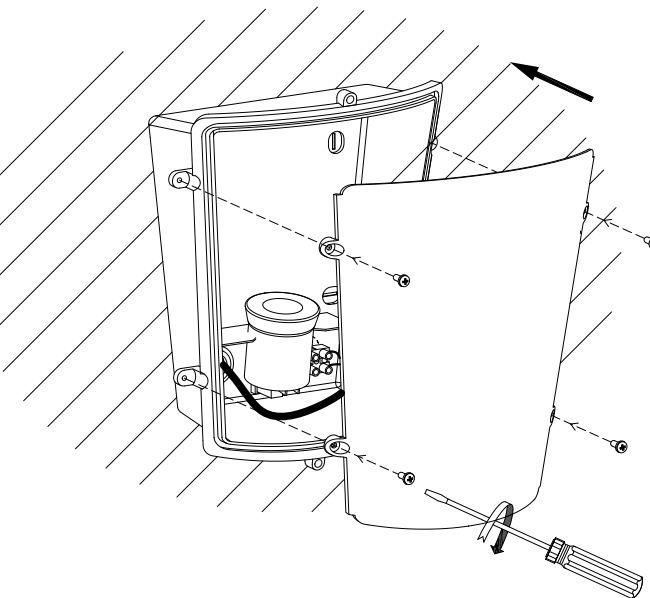

OUT 

AJAX
05-9718-J6-M3

The photograph may not match the reference exactly. Please read the product description to identify the finish.

TECHNICAL CHARACTERISTICS

Type:	Wall fixture
IP Protection degrees:	IP54
Lampholder:	1 x E27
Power (W):	E27 max.60W
Voltage / Frequency:	220-240V/50-60Hz
Warranty (Years):	2
Units per box:	1
Net Weight (Kg):	0.82
EAN:	8435381402648,00

PC INYECTADO
INJECTED PC

Acero inox AISI 304
SS AISI 304

PLANTILLA DE INSTALACIÓN
INSTALLATION TEMPLATE

①

②

③

④

⑤