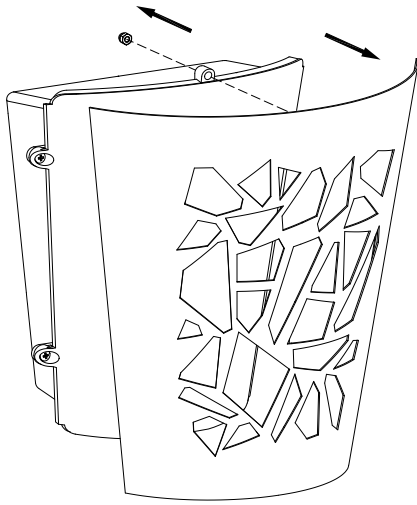

OUT 

AJAX
05-9718-J6-M3

The photograph may not match the reference exactly. Please read the product description to identify the finish.

TECHNICAL CHARACTERISTICS

Type:	Wall fixture
IP Protection degrees:	IP54
Lampholder:	1 x E27
Power (W):	E27 max.60W
Voltage / Frequency:	220-240V/50-60Hz
Warranty (Years):	2
Units per box:	1
Net Weight (Kg):	0.82
EAN:	8435381402648,00

MATERIALS / FINISHES

Structure material: Stainless steel AISI304	Diffuser material: Polycarbonate
Structure finish: Brown	Diffuser finish: Semitransparent

Download photometric file .ldt / .ies

PC MATE
MATT PC

PC INYECTADO
INJECTED PC

Acero inox AISI 304
SS AISI 304

PLANTILLA DE INSTALACIÓN
INSTALLATION TEMPLATE

①

②

③

④

⑤