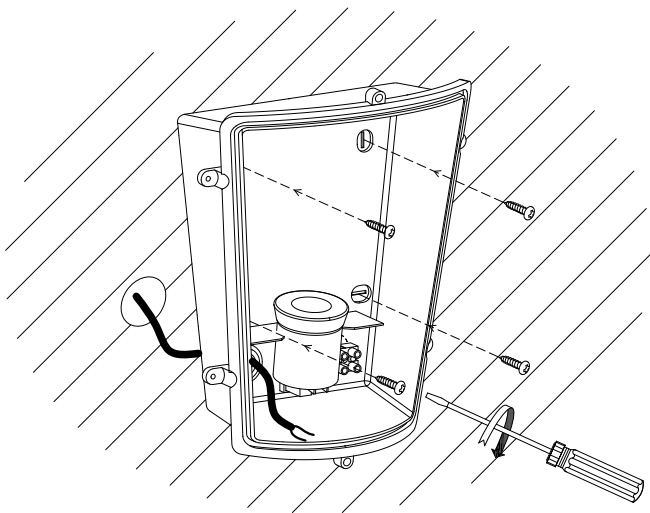

OUT 

AJAX
05-9718-J6-M3

The photograph may not match the reference exactly. Please read the product description to identify the finish.

TECHNICAL CHARACTERISTICS

Type:	Wall fixture
IP Protection degrees:	IP54
Lampholder:	1 x E27
Power (W):	E27 max.60W
Voltage / Frequency:	220-240V/50-60Hz
Warranty (Years):	2
Units per box:	1
Net Weight (Kg):	0.82
EAN:	8435381402648,00

PC INYECTADO
INJECTED PC

Acero inox AISI 304
SS AISI 304

PLANTILLA DE INSTALACIÓN
INSTALLATION TEMPLATE

①

②

③

④

⑤