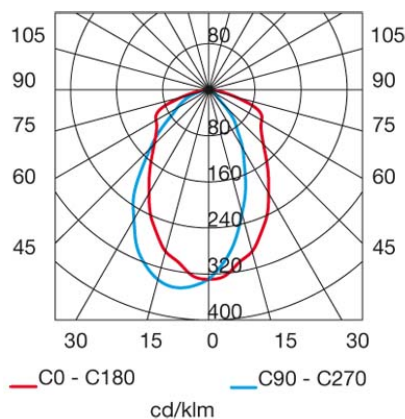

**Design by Benedito Design**

The photograph may not match the reference exactly. Please read the product description to identify the finish.

Download photometric file .ldt /.ies

**TECHNICAL CHARACTERISTICS**

Type:	Table lamp
IP Protection degrees:	IP20
Lampholder:	1 x G9
Power (W):	G9 MAX 75W
Bulb included:	1 x G9 60W
Total power consumption (W):	74
Voltage / Frequency:	220-240V/50-60Hz
Units per box:	1
Net Weight (Kg):	4.375
EAN:	8435111027332