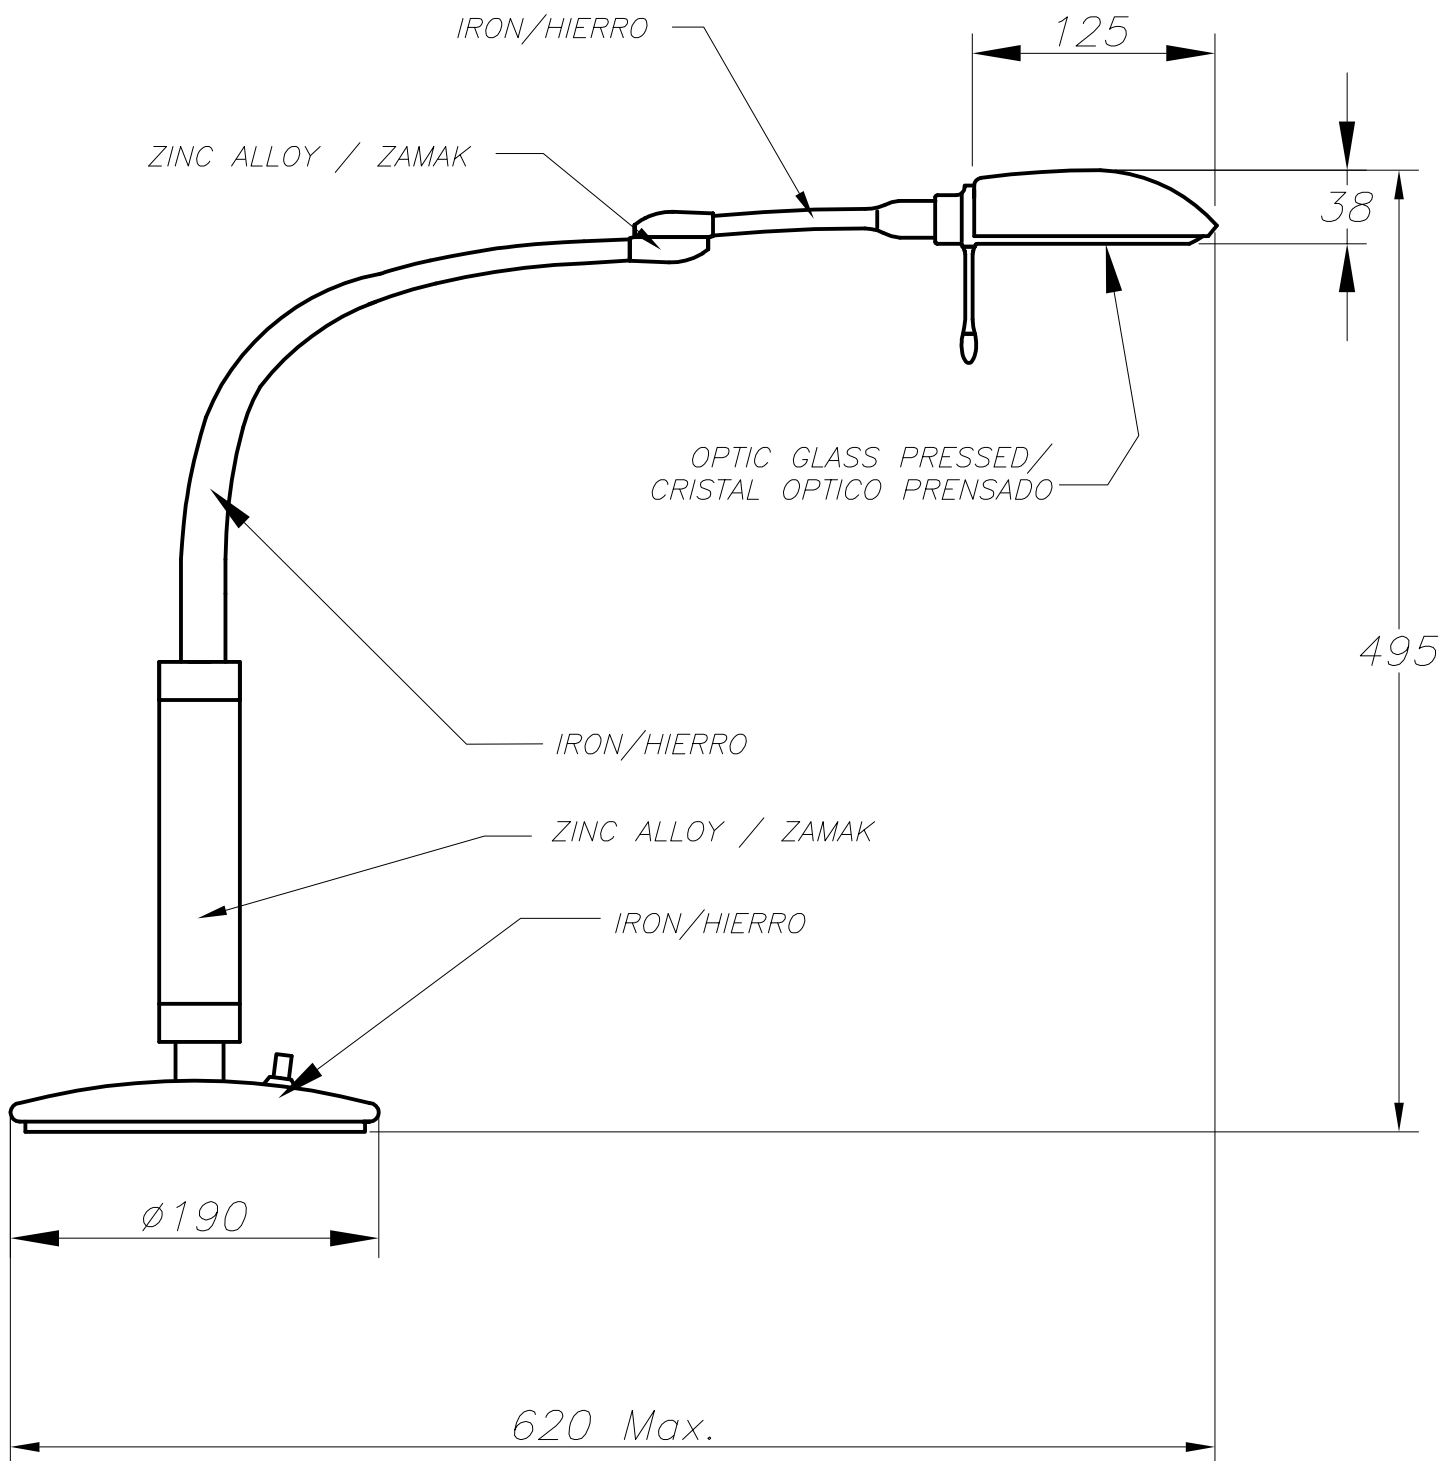

**Design by Benedito Design**

The photograph may not match the reference exactly. Please read the product description to identify the finish.

Download photometric file .ldt /.ies

**TECHNICAL CHARACTERISTICS**

Type:	Table lamp
IP Protection degrees:	IP20
Lampholder:	1 x G9
Power (W):	G9 MAX 75W
Bulb included:	1 x G9 60W
Total power consumption (W):	74
Voltage / Frequency:	220-240V/50-60Hz
Units per box:	1
Net Weight (Kg):	4.375
EAN:	8435111027332

**MATERIALS / FINISHES**

**Structure material:** Steel  
**Structure finish:** Satin nickel

**Diffuser material:** Glass  
**Diffuser finish:** Tinted

**GROK**

05-0378/10-0378/25-0378/05-0379/05-0380