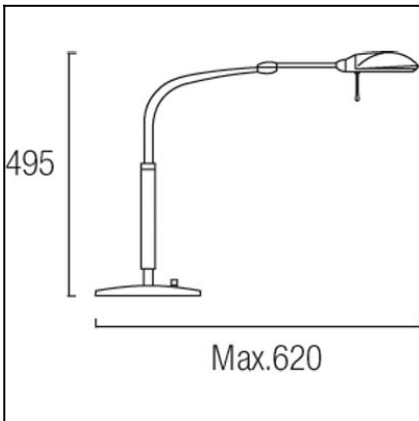

**Design by Benedito Design**

The photograph may not match the reference exactly. Please read the product description to identify the finish.

Download photometric file .ldt /.ies

**TECHNICAL CHARACTERISTICS**

Type:	Table lamp
IP Protection degrees:	IP20
Lampholder:	1 x G9
Power (W):	G9 MAX 75W
Bulb included:	1 x G9 60W
Total power consumption (W):	74
Voltage / Frequency:	220-240V/50-60Hz
Units per box:	1
Net Weight (Kg):	4.375
EAN:	8435111027332