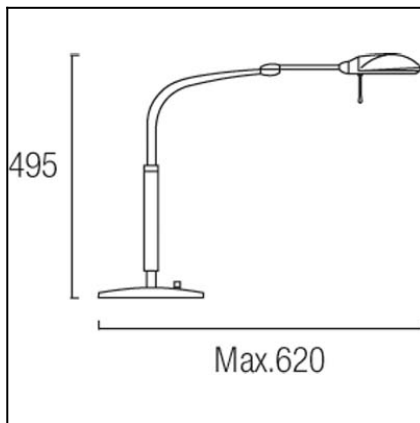

SUITE ADVANCED

10-0378-BW-B8

Design by **Benedito Design**

The photograph may not match the reference exactly. Please read the product description to identify the finish.

TECHNICAL CHARACTERISTICS

Type:	Table lamp
Adjustable $\pm 180^\circ$ on the vertical axis	
IP Protection degrees:	IP20
Lampholder:	1 x G9
Power (W):	G9 75
Bulb included:	1 x G9 75
Total power consumption (W):	74
Voltage / Frequency:	220-240V/50-60Hz
Units per box:	1
Net Weight (Kg):	4.375
EAN:	8435111092972

MATERIALS / FINISHES

Structure material: Steel
Zamak

Diffuser material: Glass

Structure finish: Matt white
Chrome

Diffuser finish: Tinted

[Download photometric file .ldt / .ies](#)

GROK

05-0378/10-0378/25-0378/05-0379/05-0380