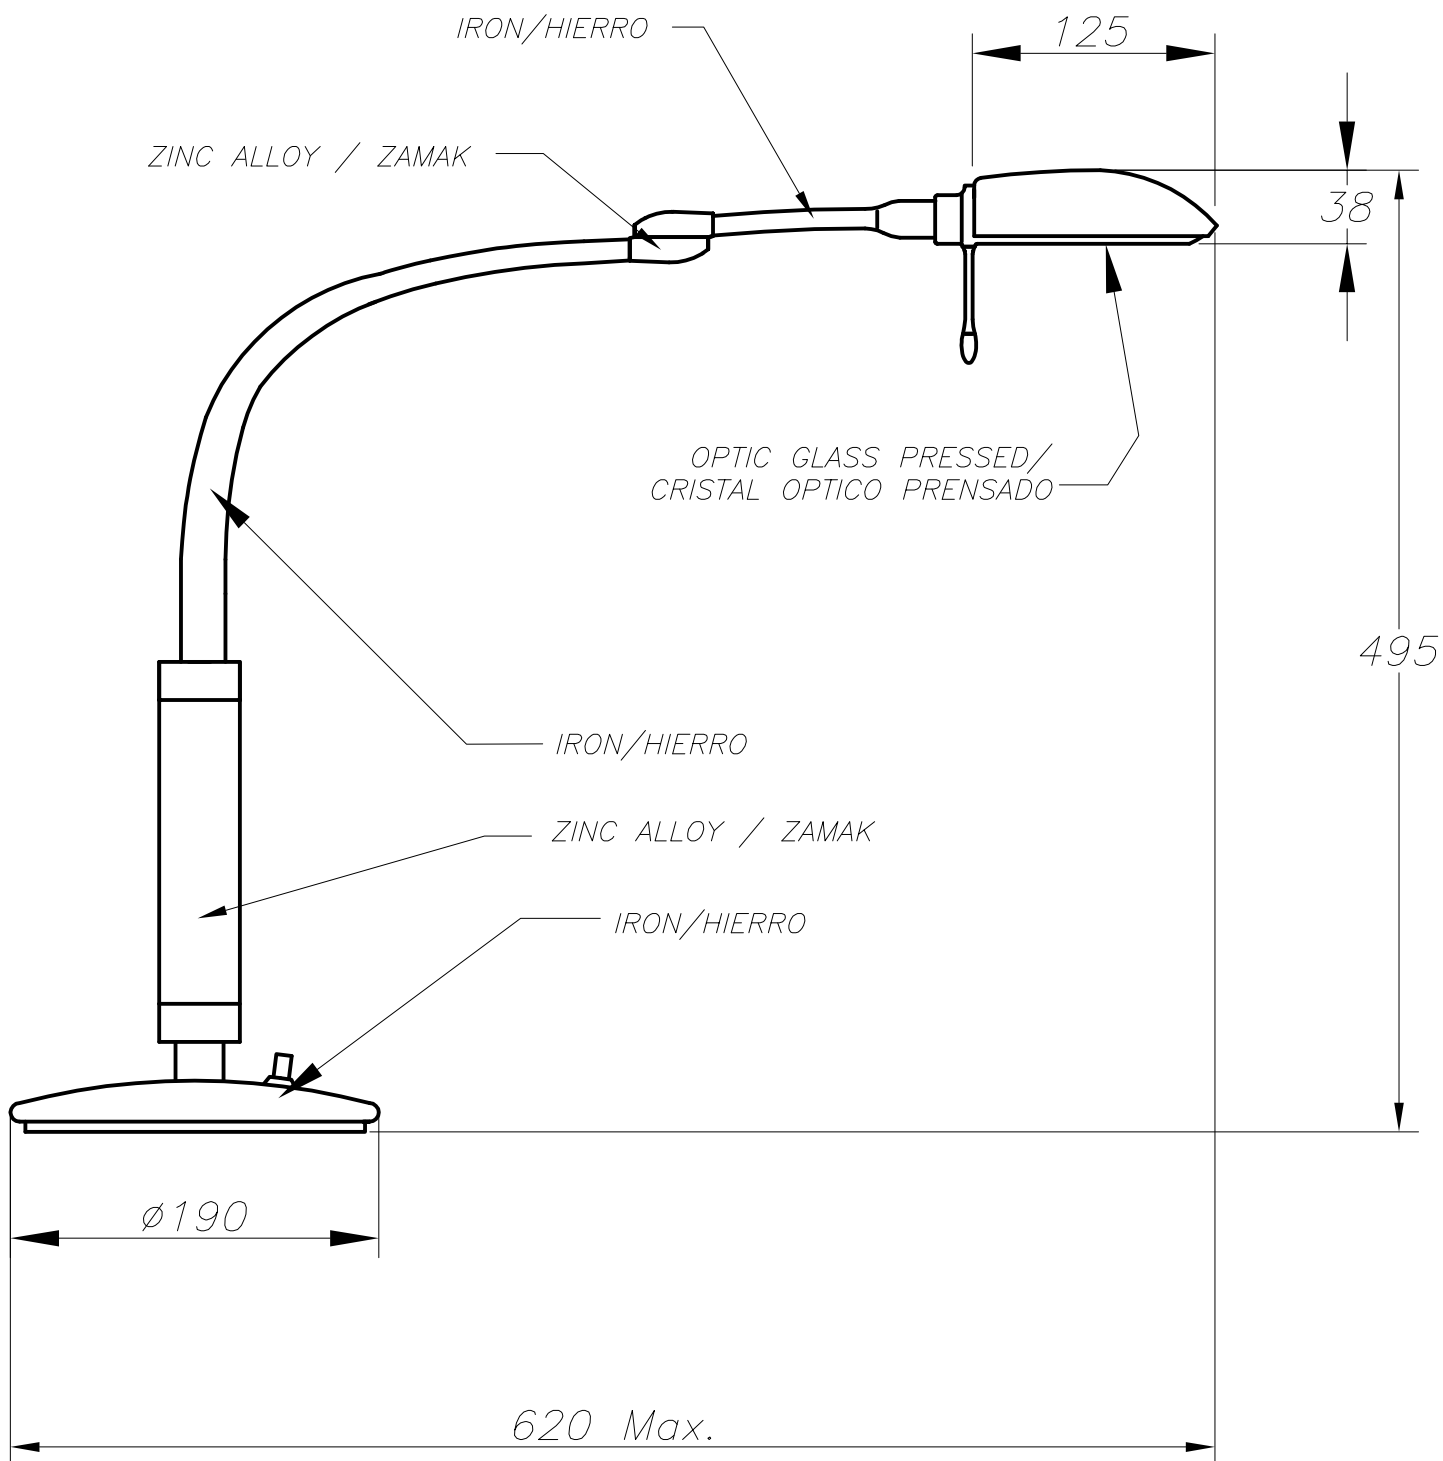

SUITE ADVANCED

10-0378-BW-B8

Design by **Benedito Design**

The photograph may not match the reference exactly. Please read the product description to identify the finish.

TECHNICAL CHARACTERISTICS

Type:	Table lamp
Adjustable $\pm 180^\circ$ on the vertical axis	
IP Protection degrees:	IP20
Lampholder:	1 x G9
Power (W):	G9 75
Bulb included:	1 x G9 75
Total power consumption (W):	74
Voltage / Frequency:	220-240V/50-60Hz
Units per box:	1
Net Weight (Kg):	4.375
EAN:	8435111092972

MATERIALS / FINISHES

Structure material: Steel
Zamak

Diffuser material: Glass

Structure finish: Matt white
Chrome

Diffuser finish: Tinted

[Download photometric file .ldt / .ies](#)

GROK

05-0378/10-0378/25-0378/05-0379/05-0380