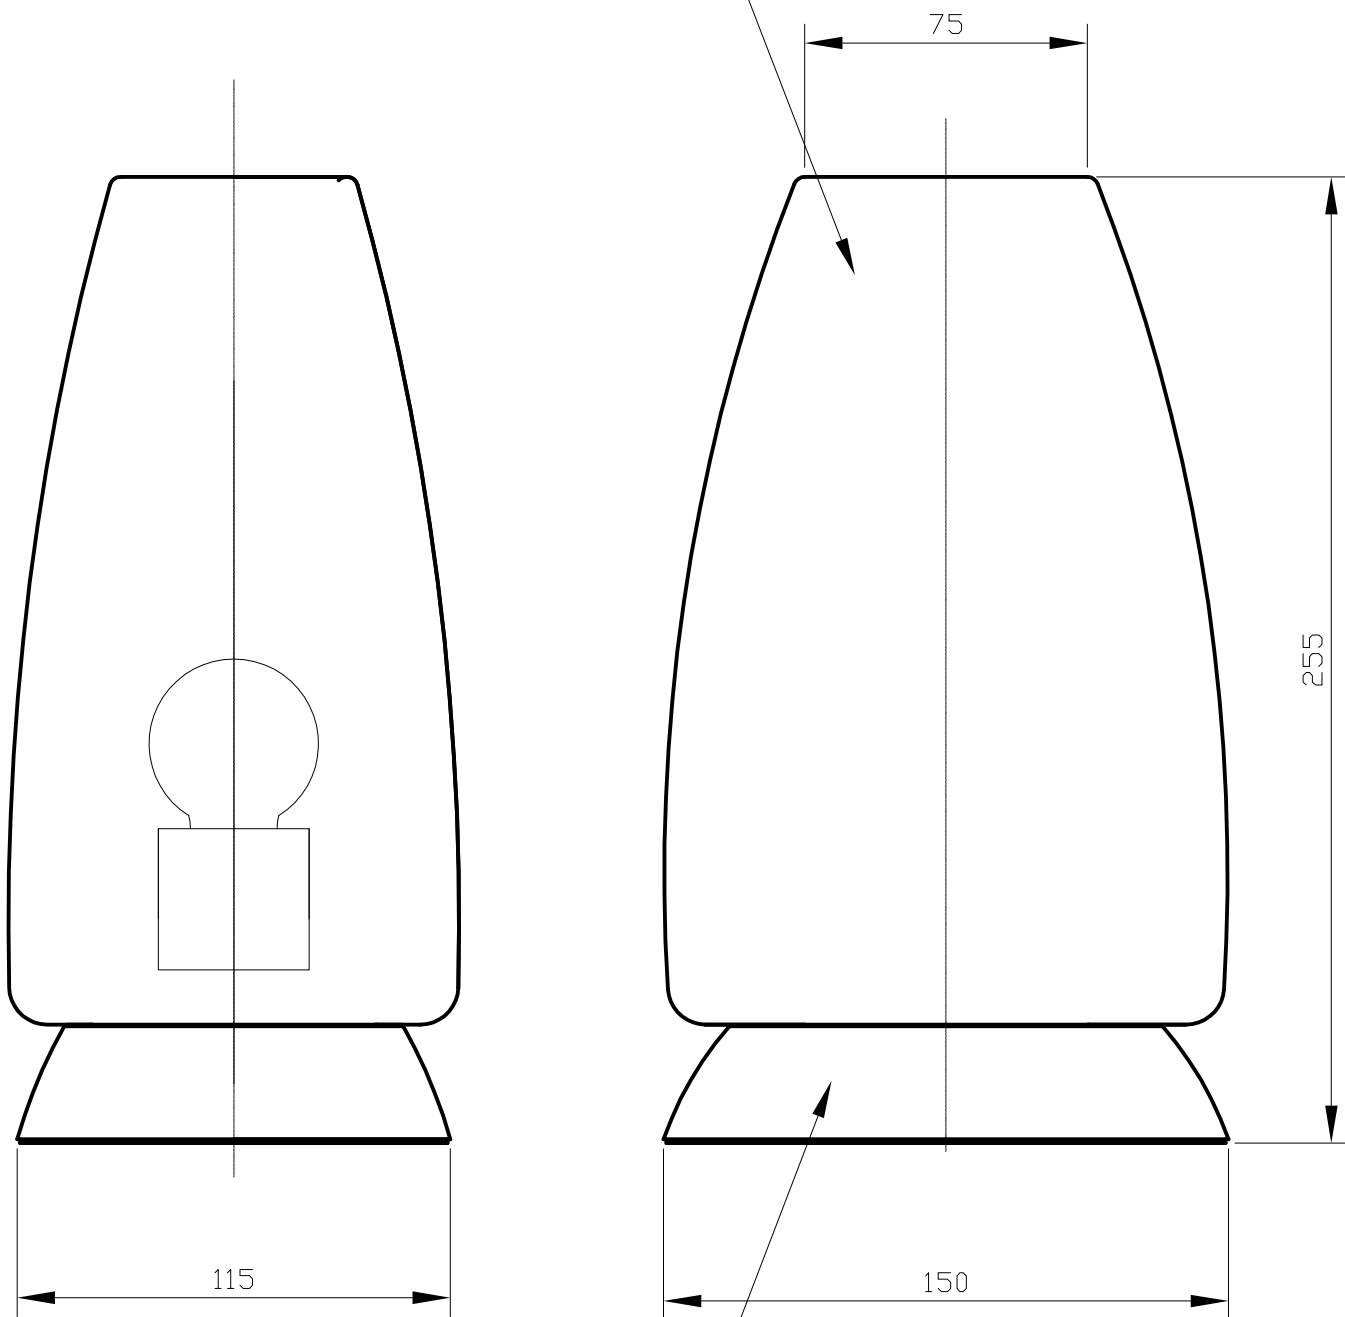

TRIPLEX OPAL GLASS /
CRISTAL OPAL TRIPLEX

IRON / HIERRO