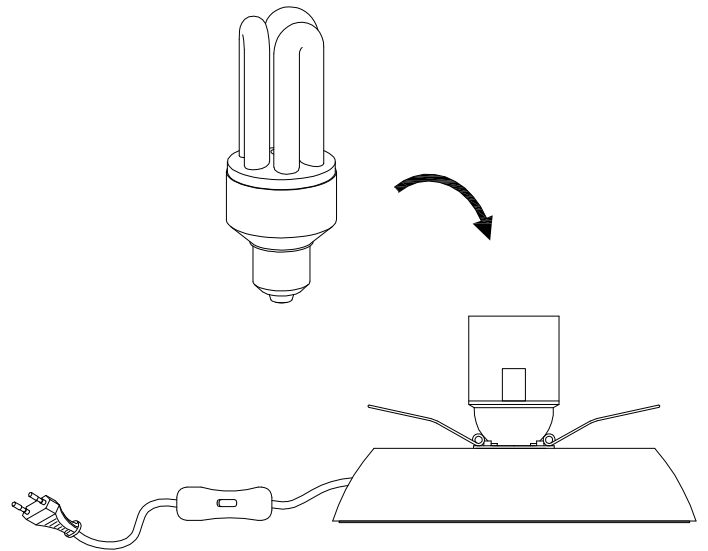

Design by Benedito Design

The photograph may not match the reference exactly. Please read the product description to identify the finish.

Download photometric file .ldt / .ies

TECHNICAL CHARACTERISTICS

Type:	Table lamp
IP Protection degrees:	IP20
Lampholder:	1 x E27
Power (W):	E27 MAX 60W
Total power consumption (W):	60
Voltage / Frequency:	220-240V/50-60Hz
Units per box:	6
Net Weight (Kg):	1.4
EAN:	8435071495080

MATERIALS / FINISHES

Structure material: Steel
Structure finish: Satin nickel

Diffuser material: Glass
Diffuser finish: Triplex opal glass

TRIPLEX OPAL GLASS /
CRISTAL OPAL TRIPLEX

IRON / HIERRO

①

②

③