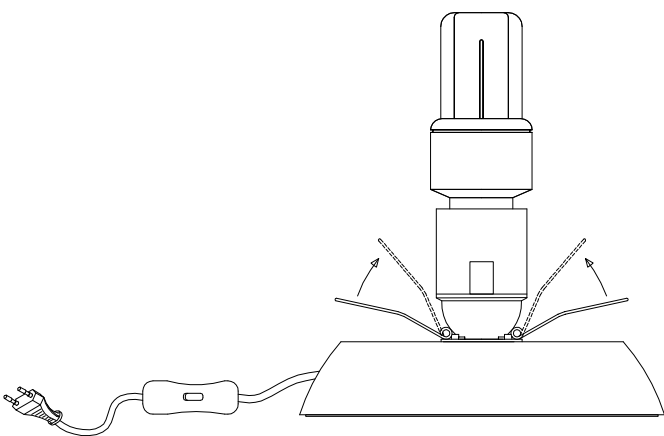

Design by Benedito Design

The photograph may not match the reference exactly. Please read the product description to identify the finish.

Download photometric file .ldt / .ies

TECHNICAL CHARACTERISTICS

Type:	Table lamp
IP Protection degrees:	IP20
Lampholder:	1 x E27
Power (W):	E27 MAX 60W
Total power consumption (W):	60
Voltage / Frequency:	220-240V/50-60Hz
Units per box:	6
Net Weight (Kg):	1.4
EAN:	8435071495080

MATERIALS / FINISHES

Structure material: Steel
Structure finish: Satin nickel

Diffuser material: Glass
Diffuser finish: Triplex opal glass

TRIPLEX OPAL GLASS /
CRISTAL OPAL TRIPLEX

IRON / HIERRO

①

②

③