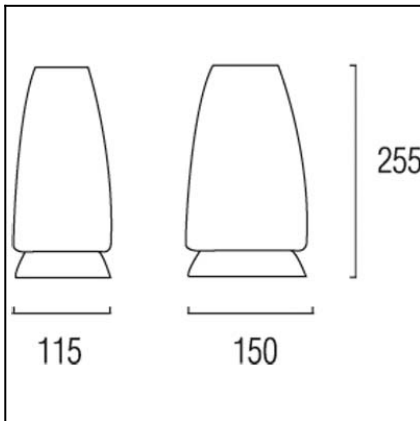

Design by Benedito Design

The photograph may not match the reference exactly. Please read the product description to identify the finish.

Download photometric file .ldt / .ies

TECHNICAL CHARACTERISTICS

Type:	Table lamp
IP Protection degrees:	IP20
Lampholder:	1 x E27
Power (W):	E27 MAX 60W
Total power consumption (W):	60
Voltage / Frequency:	220-240V/50-60Hz
Units per box:	6
Net Weight (Kg):	1.4
EAN:	8435071495080