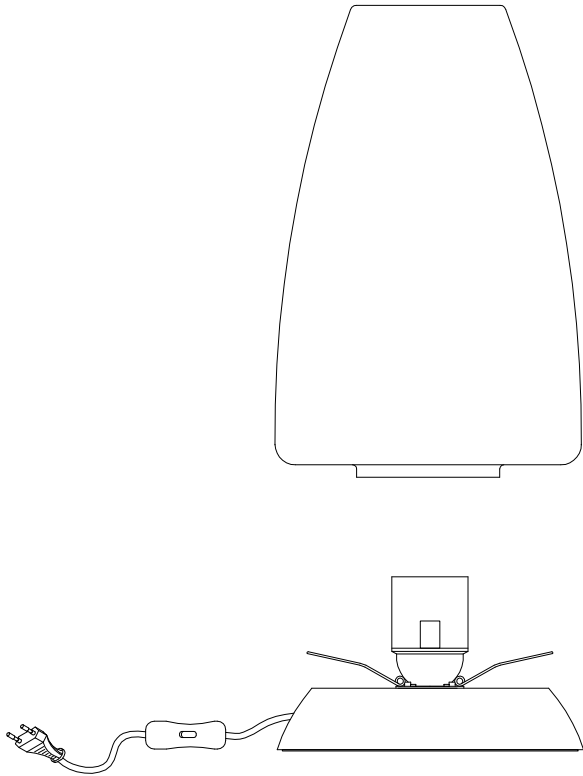

Design by Benedito Design

The photograph may not match the reference exactly. Please read the product description to identify the finish.

Download photometric file .ldt / .ies

TECHNICAL CHARACTERISTICS

Type:	Table lamp
IP Protection degrees:	IP20
Lampholder:	1 x E27
Power (W):	E27 MAX 60W
Total power consumption (W):	60
Voltage / Frequency:	220-240V/50-60Hz
Units per box:	6
Net Weight (Kg):	1.4
EAN:	8435071495080

MATERIALS / FINISHES

Structure material: Steel
Structure finish: Satin nickel

Diffuser material: Glass
Diffuser finish: Triplex opal glass

TRIPLEX OPAL GLASS /
CRISTAL OPAL TRIPLEX

IRON / HIERRO

①

②

③