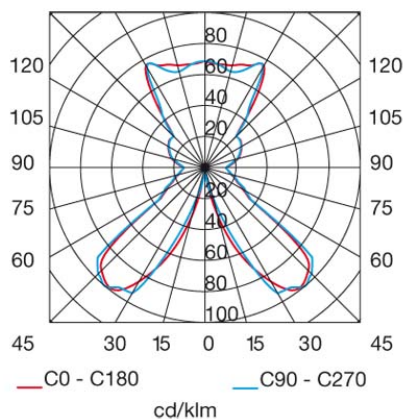

Design by **Benedito Design**

The photograph may not match the reference exactly. Please read the product description to identify the finish.

Download photometric file .ldt /.ies

### TECHNICAL CHARACTERISTICS

Type:	Table lamp
IP Protection degrees:	IP20
Lampholder:	1 x E27
Power (W):	E27 MAX 60W
Total power consumption (W):	60
Voltage / Frequency:	220-240V/50-60Hz
Warranty (Years):	2
Units per box:	1
Net Weight (Kg):	1.71
EAN:	8435071495103,00

Diam=230mm

Semiplanos C

**GROK**

10-2271

①

②