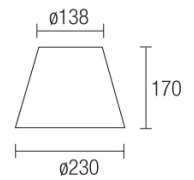

PAN-103-14

Diffuser material:

Fabric shade

Diffuser finish:

White

PAN-103-20

Diffuser material:

Fabric shade

Diffuser finish:

Beige