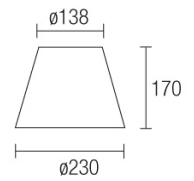

PAN-103-14

Diffuser material:

Fabric shade

Diffuser finish:

White

PAN-103-20

Diffuser material:

Fabric shade

Diffuser finish:

Beige