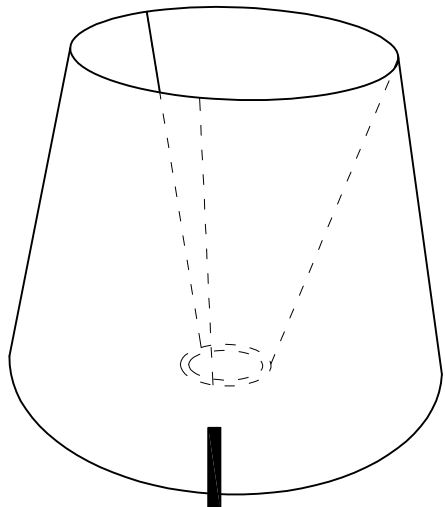

Diam=230mm

Semiplanos C

**GROK**

10-2271

①

②