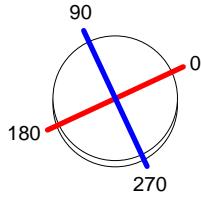

Luminaria		Ensayo		Lámpara	
Código	10-2271-S8-82	Código	10-2271-S8-82	Código	CLAS A CL 60
Nombre	Sobremesa HOTELS 1x60W E27	Nombre	Sobremesa HOTELS 60W E27 incan	Número	1
Familia	- LEDS-C4	Fecha	22-04-2010	Posición	Universal
Eficiencia	67.22%	Sist. de Coorden.	C-G	Flujo Total	710.00 lm
Valor Máximo	100.07 cd	Posición	C=90.00 G=40.00	Bisimétrico	

Diam=230mm

Semiplanos C