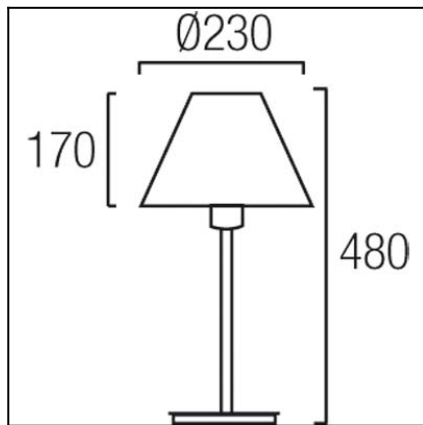

Design by **Benedito Design**

The photograph may not match the reference exactly. Please read the product description to identify the finish.

Download photometric file .ldt /.ies

### TECHNICAL CHARACTERISTICS

Type:	Table lamp
IP Protection degrees:	IP20
Lampholder:	1 x E27
Power (W):	E27 MAX 60W
Total power consumption (W):	60
Voltage / Frequency:	220-240V/50-60Hz
Warranty (Years):	2
Units per box:	1
Net Weight (Kg):	1.71
EAN:	8435071495103,00

Diam=230mm

Semiplanos C

**GROK**

10-2271

①

②