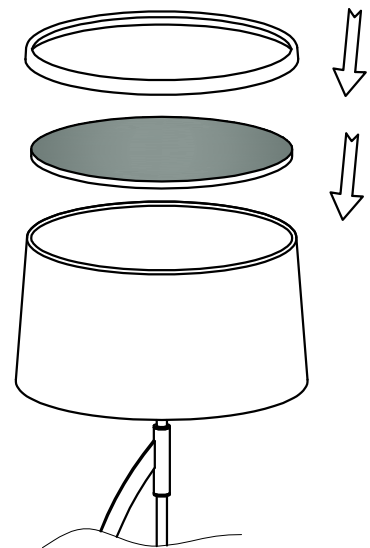

The photograph may not match the reference exactly. Please read the product description to identify the finish.

TECHNICAL CHARACTERISTICS

Type:	Table lamp
IP Protection degrees:	IP20
Lampholder:	1 x E27
Power (W):	E27 MAX 16W
Total power consumption (W):	16
Voltage / Frequency:	230V/50-60Hz
Units per box:	1
Net Weight (Kg):	2.77
EAN:	8435111073292

MATERIALS / FINISHES

Structure material: Steel	Diffuser material: Acrylic
Structure finish: Chrome Textured grey	Diffuser finish: Bright opal Matt opal

10-4339-21-05
PL E-27 14W

Download photometric file .ldt / .ies

1

2

3

4

5