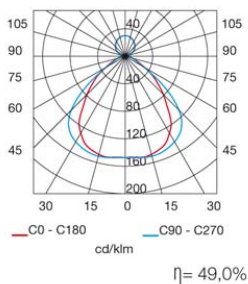

The photograph may not match the reference exactly. Please read the product description to identify the finish.

TECHNICAL CHARACTERISTICS

Type:	Table lamp
IP Protection degrees:	IP20
Lampholder:	1 x E27
Power (W):	E27 MAX 16W
Total power consumption (W):	16
Voltage / Frequency:	230V/50-60Hz
Units per box:	1
Net Weight (Kg):	2.77
EAN:	8435111073292

MATERIALS / FINISHES

Structure material: Steel	Diffuser material: Acrylic
Structure finish: Chrome Textured grey	Diffuser finish: Bright opal Matt opal

10-4339-21-05
PL E-27 14W

Download photometric file .ldt / .ies