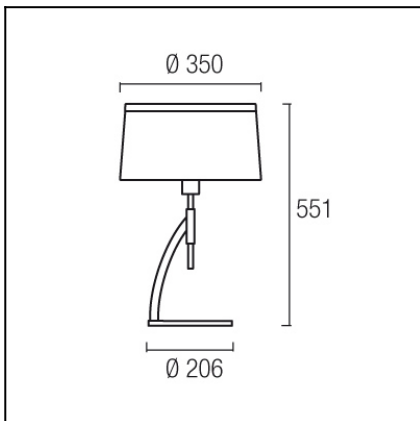

The photograph may not match the reference exactly. Please read the product description to identify the finish.

TECHNICAL CHARACTERISTICS

Type:	Table lamp
IP Protection degrees:	IP20
Lampholder:	1 x E27
Power (W):	E27 MAX 16W
Total power consumption (W):	16
Voltage / Frequency:	230V/50-60Hz
Units per box:	1
Net Weight (Kg):	2.77
EAN:	8435111073292

MATERIALS / FINISHES

Structure material: Steel	Diffuser material: Acrylic
Structure finish: Chrome Textured grey	Diffuser finish: Bright opal Matt opal

10-4339-21-05
PL E-27 14W

Download photometric file .ldt / .ies