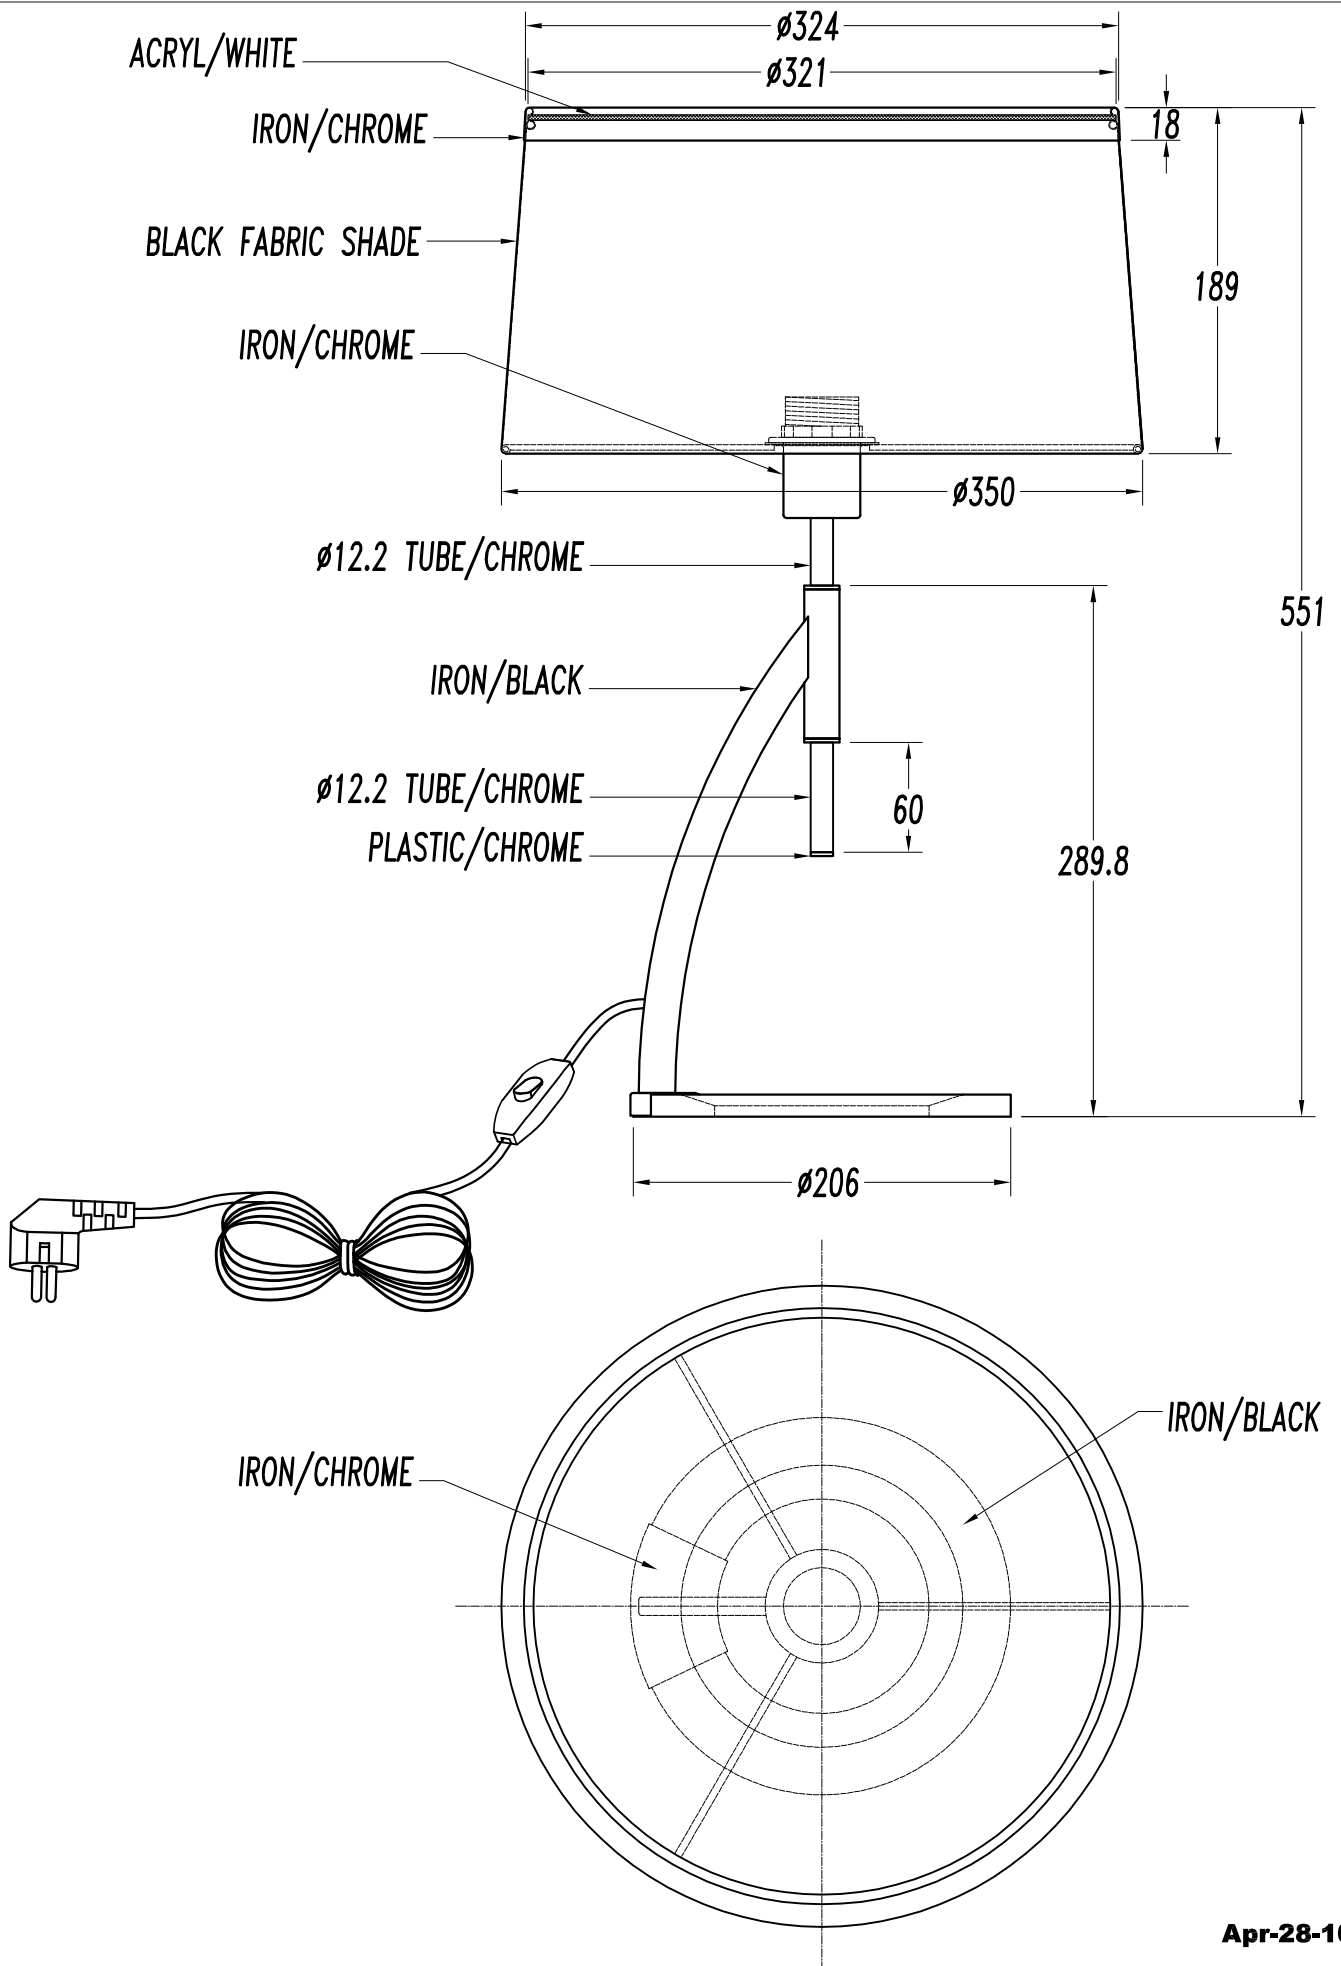

The photograph may not match the reference exactly. Please read the product description to identify the finish.

TECHNICAL CHARACTERISTICS

Type:	Table lamp
IP Protection degrees:	IP20
Lampholder:	1 x E27
Power (W):	E27 MAX 16W
Total power consumption (W):	16
Voltage / Frequency:	230V/50-60Hz
Units per box:	1
Net Weight (Kg):	2.77
EAN:	8435111073292

MATERIALS / FINISHES

Structure material: Steel	Diffuser material: Acrylic
Structure finish: Chrome Textured grey	Diffuser finish: Bright opal Matt opal

10-4339-21-05
PL E-27 14W

Download photometric file .ldt / .ies

1

2

3

4

5