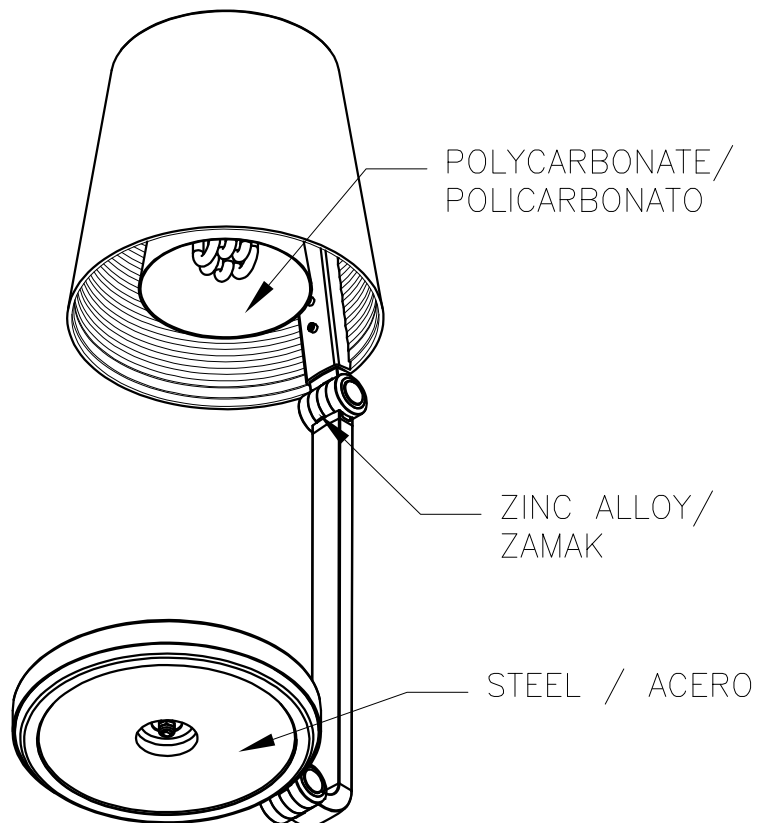

Design by Francesc Vilaró

The photograph may not match the reference exactly. Please read the product description to identify the finish.

[Download photometric file .ldt / .ies](#)

TECHNICAL CHARACTERISTICS

Type:	Table lamp
Adjustable 350° on the vertical axis.	
IP Protection degrees:	IP20
Lampholder:	1 x E14
Power (W):	E14 15
Total power consumption (W):	15
Voltage / Frequency:	230-240V / 50-60Hz
Units per box:	1
Net Weight (Kg):	4.18
EAN:	8435111083253

MATERIALS / FINISHES
Structure material: Aluminium

Diffuser material: Methacrylate
Methacrylate

Structure finish: Chrome

Diffuser finish: Fumé
Matt opal

1

2

3

4