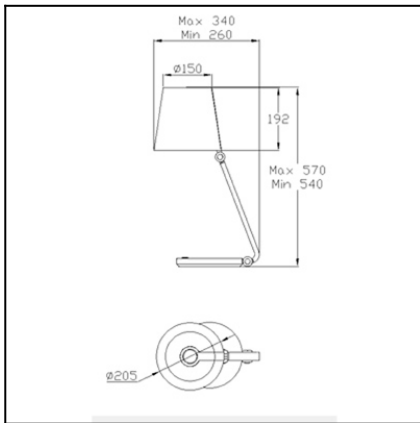

Design by Francesc Vilaró

The photograph may not match the reference exactly. Please read the product description to identify the finish.

[Download photometric file .ldt / .ies](#)

TECHNICAL CHARACTERISTICS

Type:	Table lamp
Adjustable 350° on the vertical axis.	
IP Protection degrees:	IP20
Lampholder:	1 x E14
Power (W):	E14 15
Total power consumption (W):	15
Voltage / Frequency:	230-240V / 50-60Hz
Units per box:	1
Net Weight (Kg):	4.18
EAN:	8435111083253