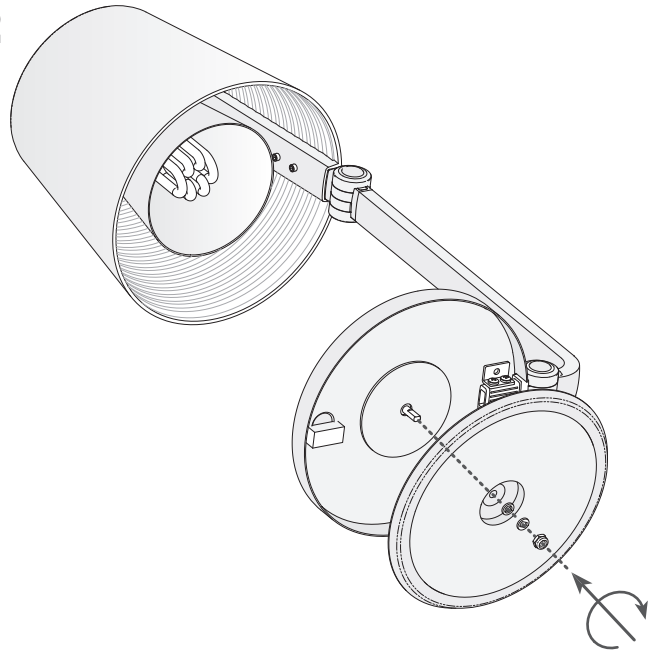

Design by Francesc Vilaró

The photograph may not match the reference exactly. Please read the product description to identify the finish.

[Download photometric file .ldt / .ies](#)

TECHNICAL CHARACTERISTICS

Type:	Table lamp
Adjustable 350° on the vertical axis.	
IP Protection degrees:	IP20
Lampholder:	1 x E14
Power (W):	E14 15
Total power consumption (W):	15
Voltage / Frequency:	230-240V / 50-60Hz
Units per box:	1
Net Weight (Kg):	4.18
EAN:	8435111083253

MATERIALS / FINISHES
Structure material: Aluminium

Diffuser material: Methacrylate
Methacrylate

Structure finish: Chrome

Diffuser finish: Fumé
Matt opal

1

2

3

4