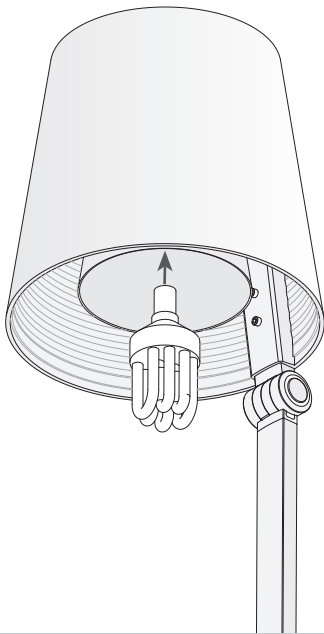

Design by Francesc Vilaró

The photograph may not match the reference exactly. Please read the product description to identify the finish.

[Download photometric file .ldt / .ies](#)

TECHNICAL CHARACTERISTICS

Type:	Table lamp
Adjustable 350° on the vertical axis.	
IP Protection degrees:	IP20
Lampholder:	1 x E14
Power (W):	E14 15
Total power consumption (W):	15
Voltage / Frequency:	230-240V / 50-60Hz
Units per box:	1
Net Weight (Kg):	4.18
EAN:	8435111083253

MATERIALS / FINISHES
Structure material: Aluminium

Diffuser material: Methacrylate
Methacrylate

Structure finish: Chrome

Diffuser finish: Fumé
Matt opal

1

2

3

4