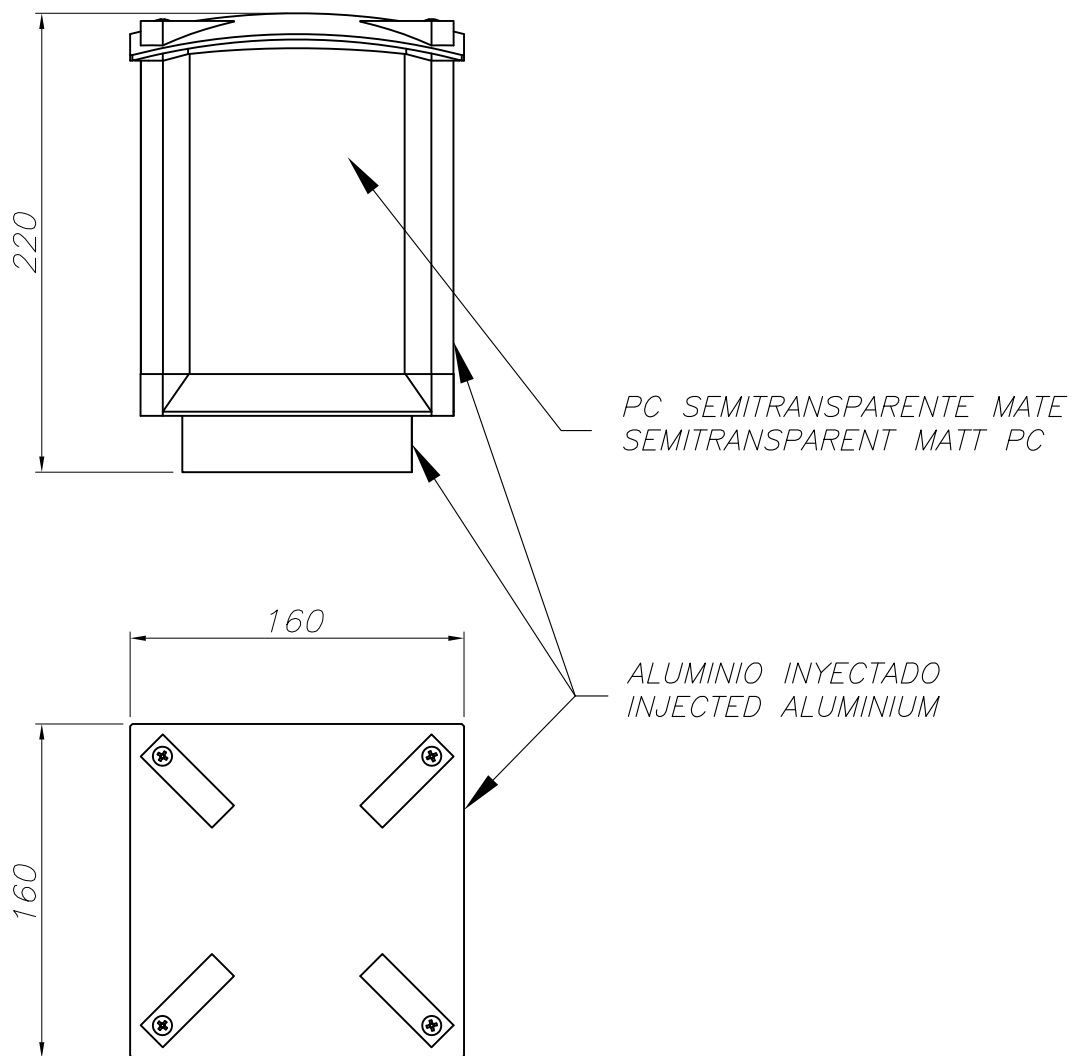

The photograph may not match the reference exactly. Please read the product description to identify the finish.

Download photometric file .ldt /.ies

**TECHNICAL CHARACTERISTICS**

Type:	Lantern
IP Protection degrees:	IP44
Lampholder:	1 x E27
Power (W):	E27 max. 100W
Voltage / Frequency:	220-240V/50-60Hz
Units per box:	6
Net Weight (Kg):	1.215
EAN:	8435111055878

**MATERIALS / FINISHES**

<b>Structure material:</b>	High purity aluminium	<b>Diffuser material:</b>	Polycarbonate
<b>Structure finish:</b>	Urban grey	<b>Diffuser finish:</b>	Matt

PLANTILLA DE INSTALACIÓN  
INSTALLATION TEMPLATE