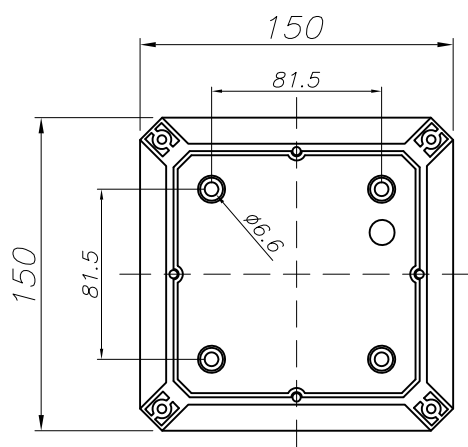

PLANTILLA DE INSTALACIÓN
INSTALLATION TEMPLATE