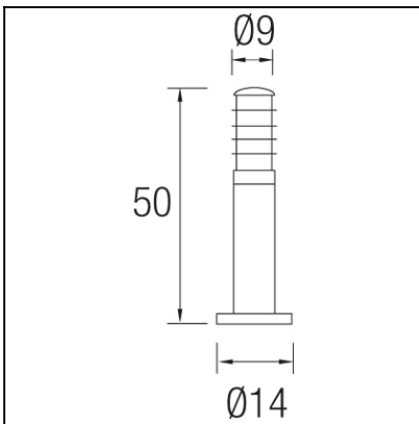

OUT 

ALEXANDRIA

10-9329-18-B8

The photograph may not match the reference exactly. Please read the product description to identify the finish.

Download photometric file .ldt /.ies

TECHNICAL CHARACTERISTICS

Type:	Lantern
IP Protection degrees:	IP44
Lampholder:	1 x E27
Power (W):	E27 100W
Total power consumption (W):	100W
Voltage / Frequency:	220-240V/50-60Hz
Warranty (Years):	2
Units per box:	4
Net Weight (Kg):	1.46
EAN:	8435111059005,00