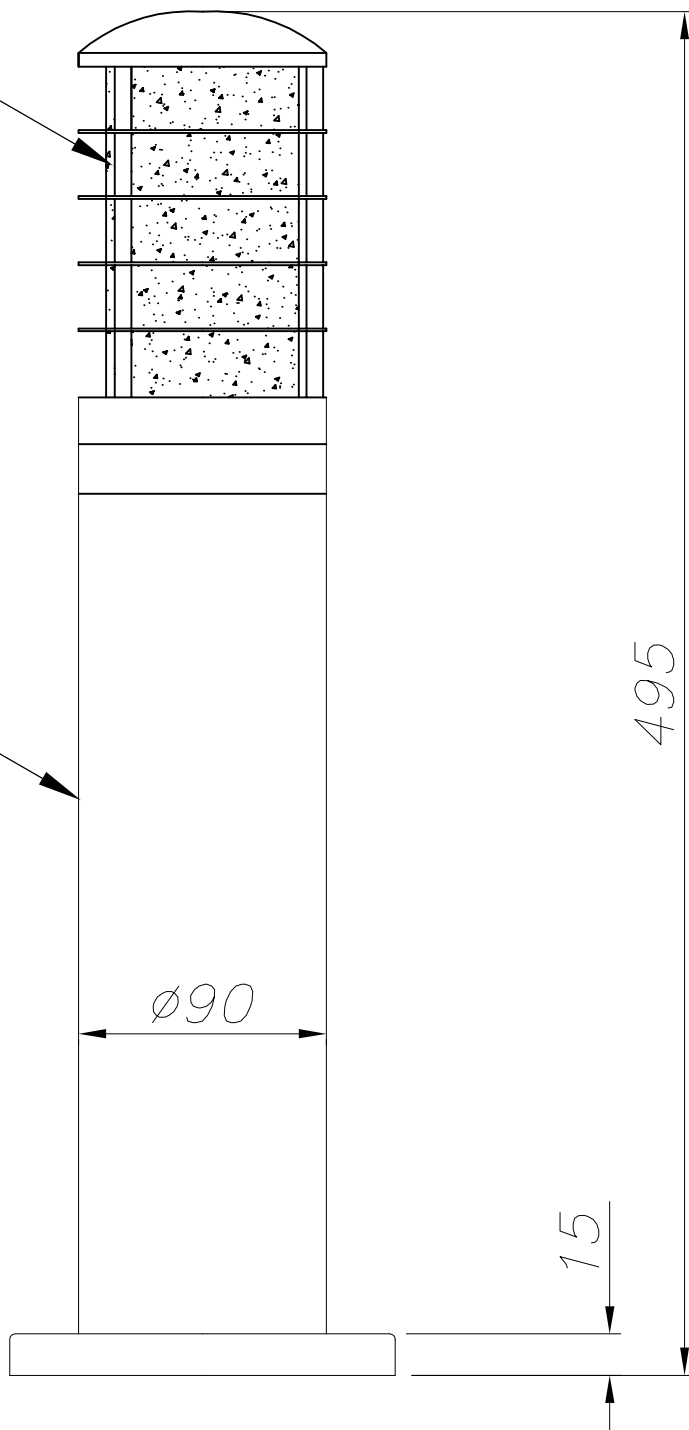

OUT 

ALEXANDRIA

10-9329-18-B8

The photograph may not match the reference exactly. Please read the product description to identify the finish.

Download photometric file .ldt /.ies

TECHNICAL CHARACTERISTICS

Type:	Lantern
IP Protection degrees:	IP44
Lampholder:	1 x E27
Power (W):	E27 100W
Total power consumption (W):	100W
Voltage / Frequency:	220-240V/50-60Hz
Warranty (Years):	2
Units per box:	4
Net Weight (Kg):	1.46
EAN:	8435111059005,00

LEDS-C4

OUTDOOR

10-9329

1

2

3

4