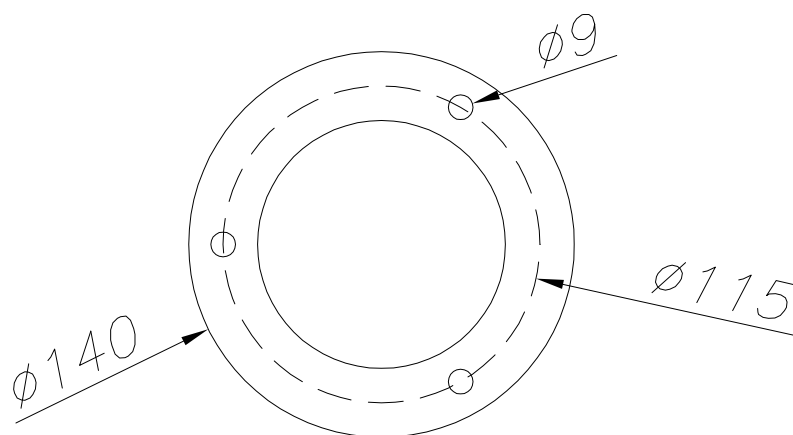

CRISTAL SATINADO
SATIN GLASS DIFUSER

ALUMINIO INYECTADO
INJECTED ALUMINUM