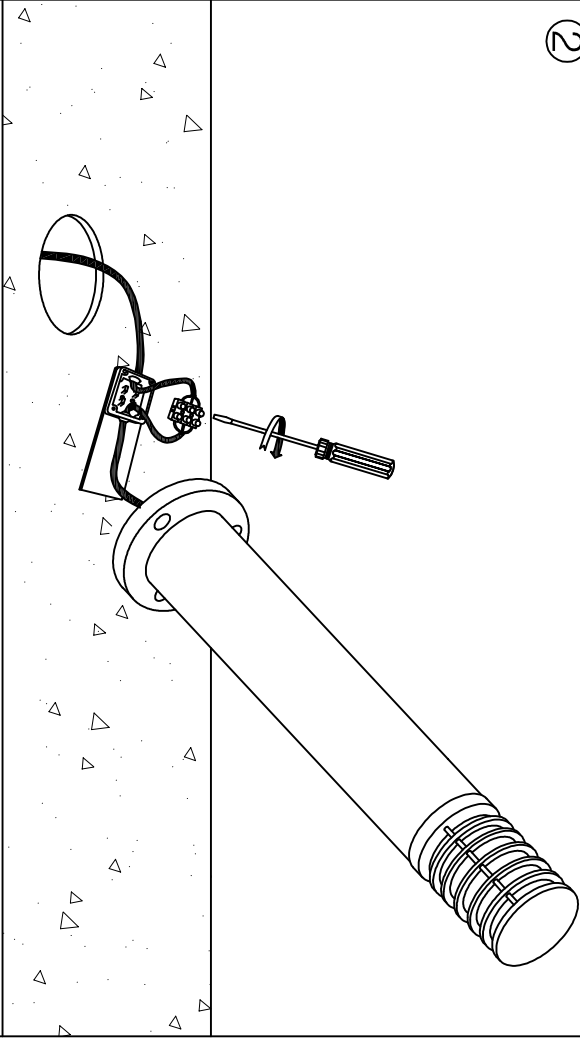

LEDS-C4

OUTDOOR

10-9329

1

2

3

4