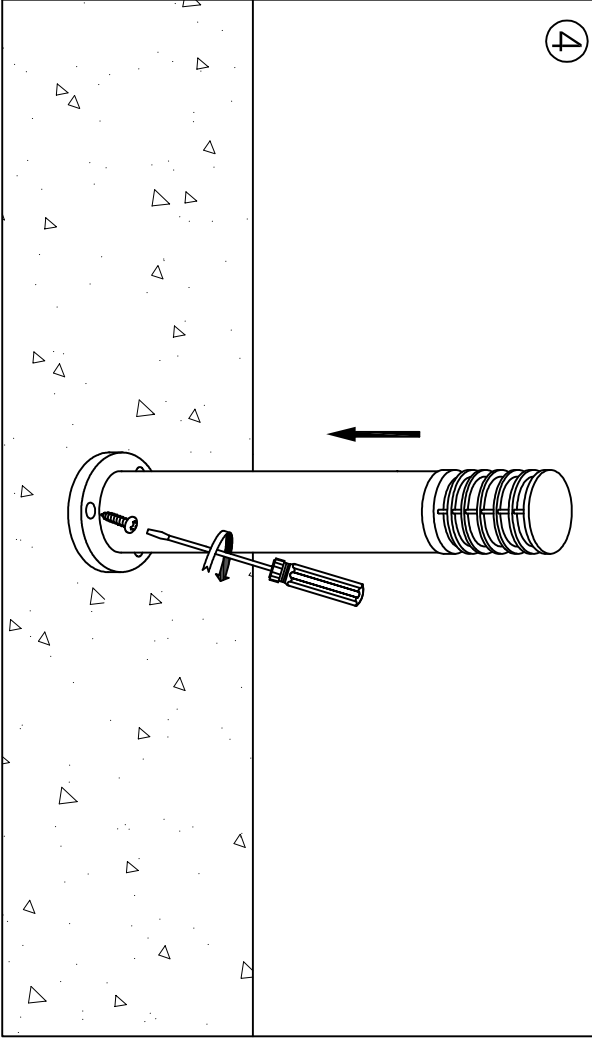

OUT 

ALEXANDRIA

10-9329-18-B8

The photograph may not match the reference exactly. Please read the product description to identify the finish.

Download photometric file .ldt /.ies

TECHNICAL CHARACTERISTICS

Type:	Lantern
IP Protection degrees:	IP44
Lampholder:	1 x E27
Power (W):	E27 100W
Total power consumption (W):	100W
Voltage / Frequency:	220-240V/50-60Hz
Warranty (Years):	2
Units per box:	4
Net Weight (Kg):	1.46
EAN:	8435111059005,00

MATERIALS / FINISHES

Structure material: Injected aluminium

Diffuser material: Glass

Structure finish: Oxide brown

Diffuser finish: Satin

CRISTAL SATINADO
SATIN GLASS DIFUSER

ALUMINIO INYECTADO
INJECTED ALUMINUM

LEDS-C4

OUTDOOR

10-9329

1

2

3

4