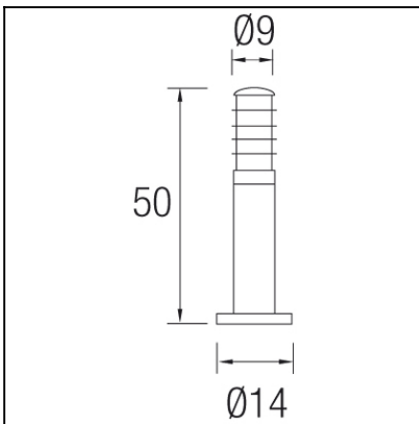

OUT 

ALEXANDRIA

10-9329-34-B8

The photograph may not match the reference exactly. Please read the product description to identify the finish.

Download photometric file .ldt /.ies

TECHNICAL CHARACTERISTICS

Type:	Lantern
IP Protection degrees:	IP44
Lampholder:	1 x E27
Power (W):	E27 100W
Total power consumption (W):	100W
Voltage / Frequency:	220-240V/50-60Hz
Units per box:	4
Net Weight (Kg):	1.46
EAN:	8435111059012