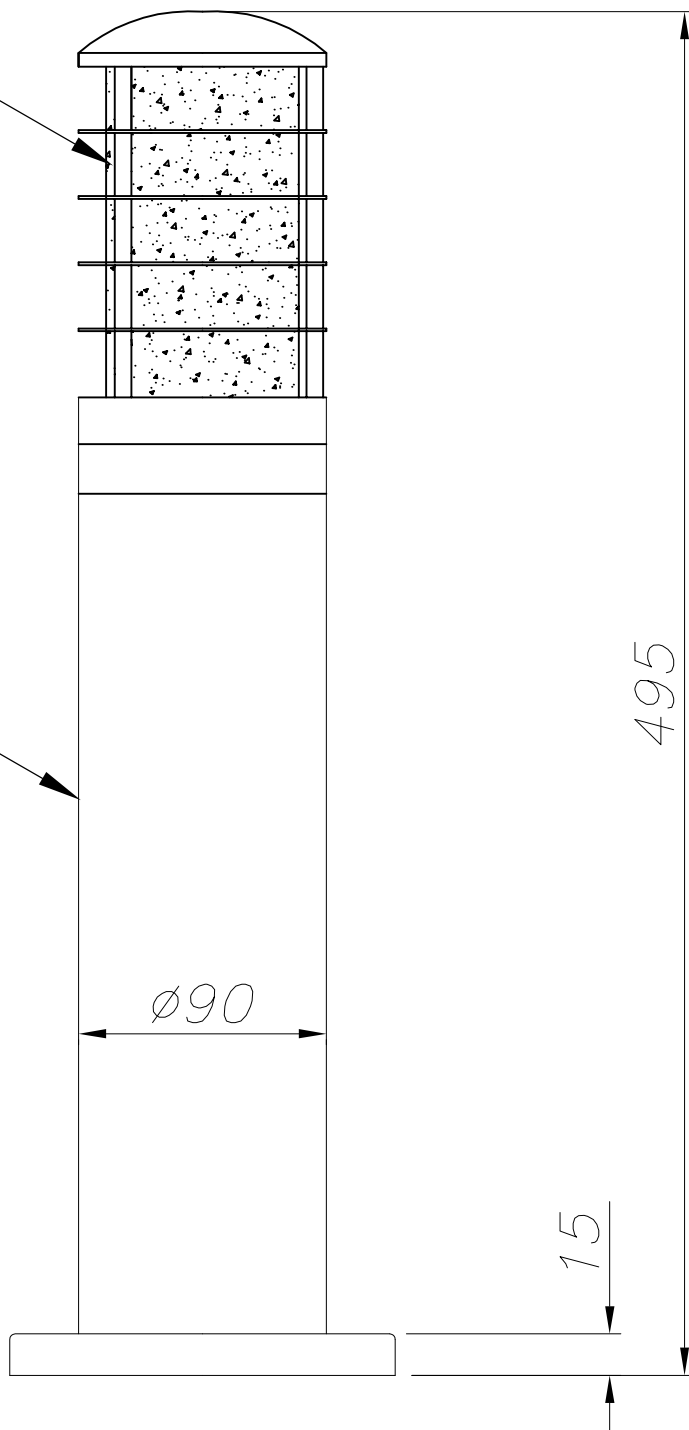

OUT 

ALEXANDRIA

10-9329-34-B8

The photograph may not match the reference exactly. Please read the product description to identify the finish.

Download photometric file .ldt /.ies

TECHNICAL CHARACTERISTICS

Type:	Lantern
IP Protection degrees:	IP44
Lampholder:	1 x E27
Power (W):	E27 100W
Total power consumption (W):	100W
Voltage / Frequency:	220-240V/50-60Hz
Units per box:	4
Net Weight (Kg):	1.46
EAN:	8435111059012

MATERIALS / FINISHES

Structure material: Injected aluminium
Structure finish: Grey

Diffuser material: Glass
Diffuser finish: Satin

CRISTAL SATINADO
SATIN GLASS DIFUSER

ALUMINIO INYECTADO
INJECTED ALUMINUM

LEDS-C4

OUTDOOR

10-9329

1

2

3

4