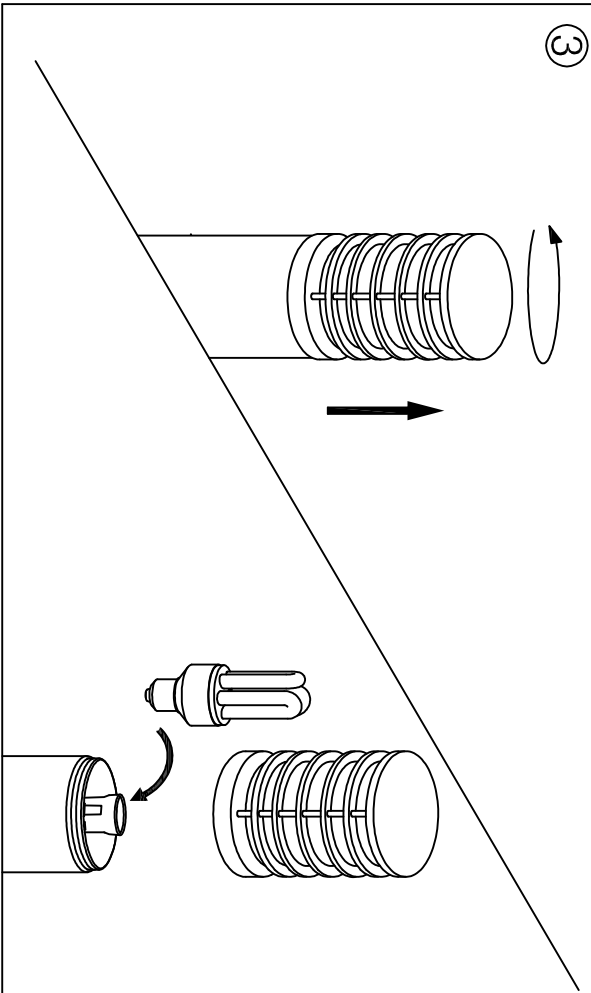

OUT 

ALEXANDRIA

10-9329-34-B8

The photograph may not match the reference exactly. Please read the product description to identify the finish.

Download photometric file .ldt /.ies

TECHNICAL CHARACTERISTICS

Type:	Lantern
IP Protection degrees:	IP44
Lampholder:	1 x E27
Power (W):	E27 100W
Total power consumption (W):	100W
Voltage / Frequency:	220-240V/50-60Hz
Units per box:	4
Net Weight (Kg):	1.46
EAN:	8435111059012

MATERIALS / FINISHES

Structure material: Injected aluminium
Structure finish: Grey

Diffuser material: Glass
Diffuser finish: Satin

CRISTAL SATINADO
SATIN GLASS DIFUSER

ALUMINIO INYECTADO
INJECTED ALUMINUM

LEDS-C4

OUTDOOR

10-9329

1

2

3

4