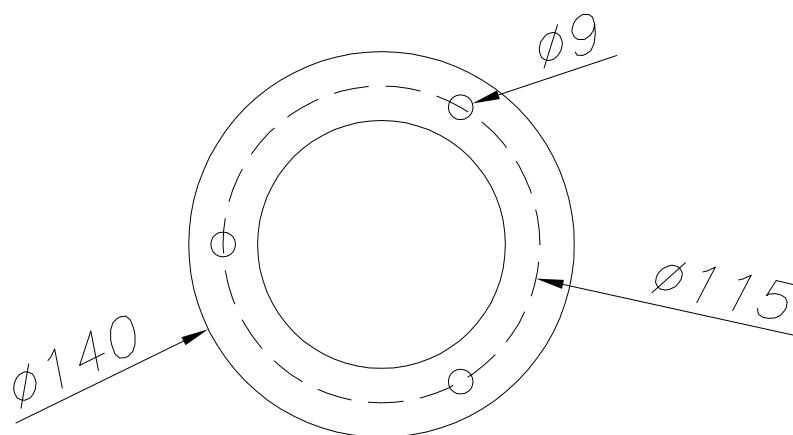

OUT 

ALEXANDRIA

10-9329-34-B8

The photograph may not match the reference exactly. Please read the product description to identify the finish.

Download photometric file .ldt /.ies

TECHNICAL CHARACTERISTICS

Type:	Lantern
IP Protection degrees:	IP44
Lampholder:	1 x E27
Power (W):	E27 100W
Total power consumption (W):	100W
Voltage / Frequency:	220-240V/50-60Hz
Units per box:	4
Net Weight (Kg):	1.46
EAN:	8435111059012

MATERIALS / FINISHES

Structure material: Injected aluminium
Structure finish: Grey

Diffuser material: Glass
Diffuser finish: Satin

CRISTAL SATINADO
SATIN GLASS DIFUSER

ALUMINIO INYECTADO
INJECTED ALUMINUM