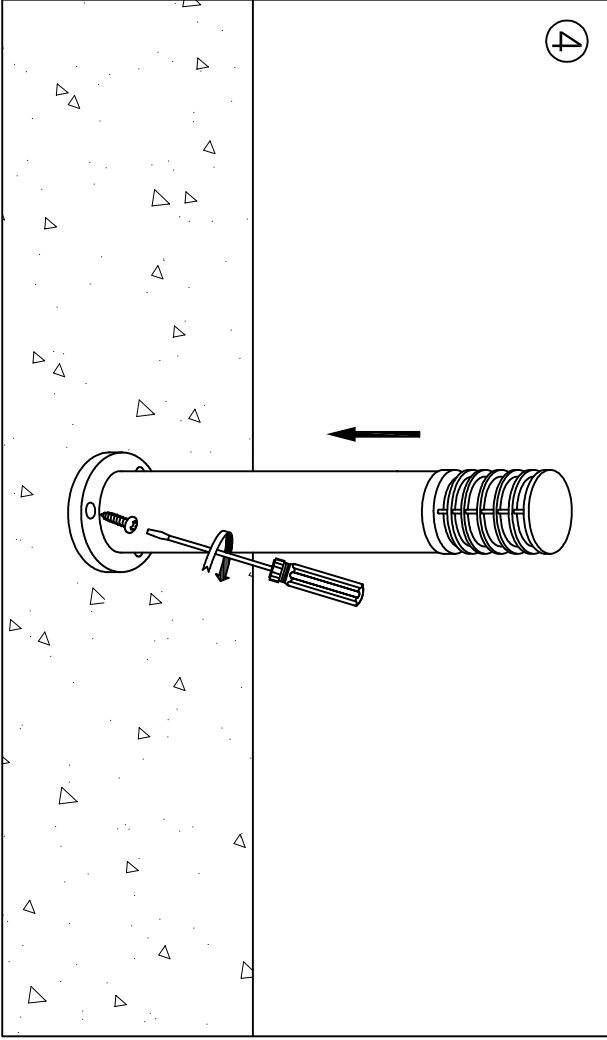

OUT 

ALEXANDRIA

10-9329-34-B8

The photograph may not match the reference exactly. Please read the product description to identify the finish.

Download photometric file .ldt /.ies

TECHNICAL CHARACTERISTICS

Type:	Lantern
IP Protection degrees:	IP44
Lampholder:	1 x E27
Power (W):	E27 100W
Total power consumption (W):	100W
Voltage / Frequency:	220-240V/50-60Hz
Units per box:	4
Net Weight (Kg):	1.46
EAN:	8435111059012

MATERIALS / FINISHES

Structure material: Injected aluminium
Structure finish: Grey

Diffuser material: Glass
Diffuser finish: Satin

CRISTAL SATINADO
SATIN GLASS DIFUSER

ALUMINIO INYECTADO
INJECTED ALUMINUM

LEDS-C4

OUTDOOR

10-9329

1

2

3

4