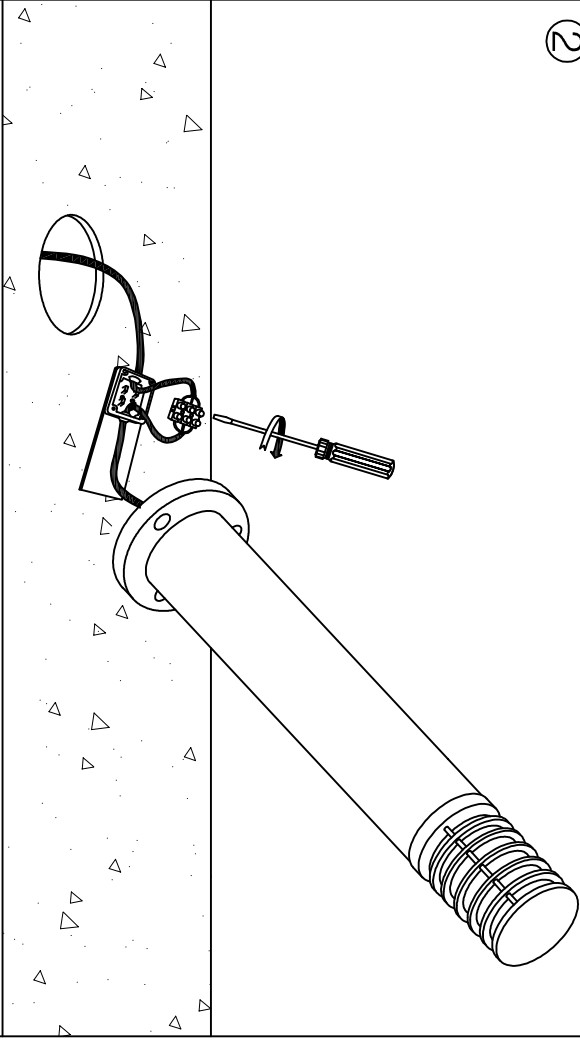

LEDS-C4

OUTDOOR

10-9329

1

2

3

4