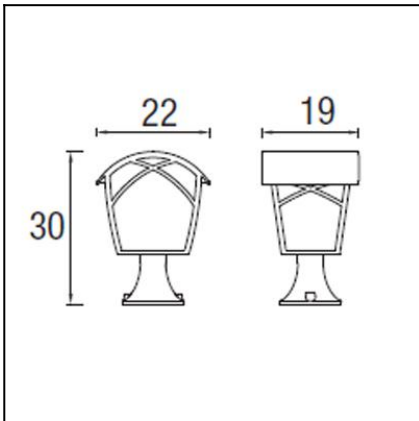

Download photometric file .ldt / .ies