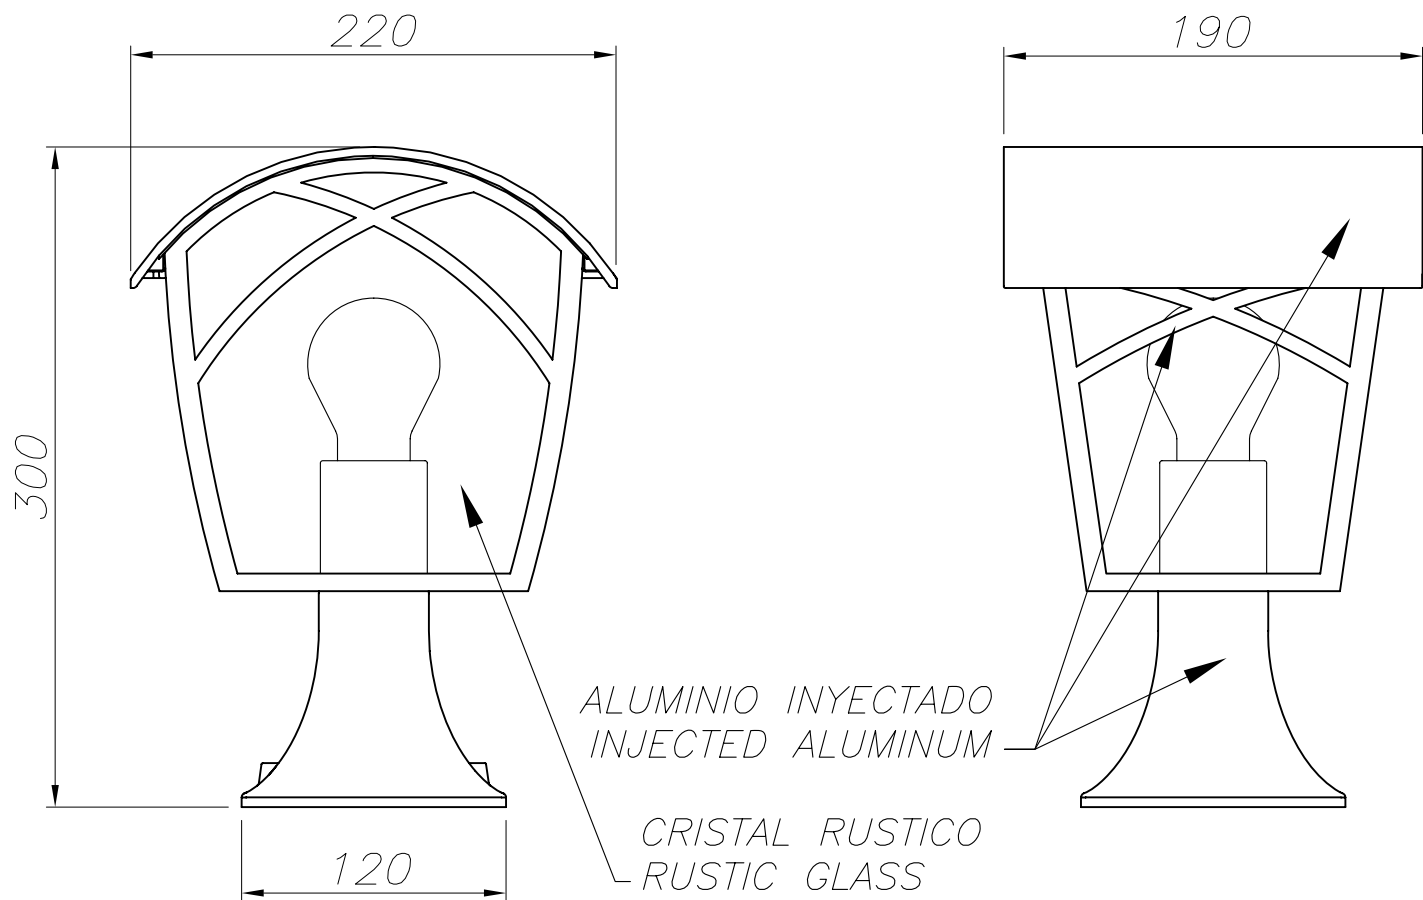

OUT 

ALBA

10-9350-18-AA

The photograph may not match the reference exactly. Please read the product description to identify the finish.

TECHNICAL CHARACTERISTICS

Type:	Lantern
IP Protection degrees:	IP23
Lampholder:	1 x E27
Power (W):	E27 MAX 100W
Total power consumption (W):	100
Voltage / Frequency:	230V/50-60Hz
Units per box:	4
Net Weight (Kg):	1.67
EAN:	8435111067338

MATERIALS / FINISHES

Structure material: High purity aluminium

Diffuser material: Glass

Structure finish: Oxide brown

Download photometric file .ldt / .ies

PLANTILLA DE INSTALACIÓN
INSTALLATION TEMPLATE