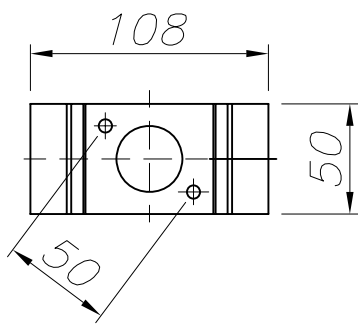

PLANTILLA DE INSTALACIÓN
INSTALLATION TEMPLATE