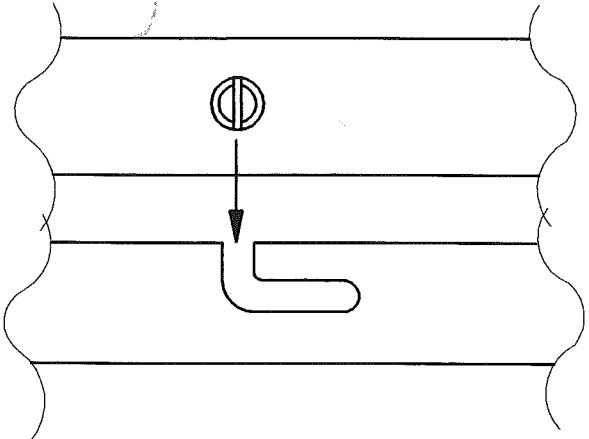

**Design by Benedito Design**

The photograph may not match the reference exactly. Please read the product description to identify the finish.

**TECHNICAL CHARACTERISTICS**

Type:	Ceiling fixture
IP Protection degrees:	IP20
Lampholder:	1 x R7s
Power (W):	R7s MAX 200W
Bulb included:	1 x R7s 160W
Total power consumption (W):	200
Voltage / Frequency:	220-240V/50-60Hz
Warranty (Years):	2
Units per box:	1
Net Weight (Kg):	2.615
EAN:	8435111045107,00

**MATERIALS / FINISHES**

<b>Structure material:</b>	Aluminium	<b>Diffuser material:</b>	Glass
<b>Structure finish:</b>	Chrome		

[Download photometric file .ldt / .ies](#)

A

B

C

D