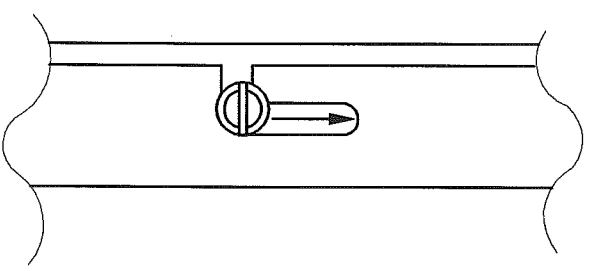

**Design by Benedito Design**

The photograph may not match the reference exactly. Please read the product description to identify the finish.

**TECHNICAL CHARACTERISTICS**

Type:	Ceiling fixture
IP Protection degrees:	IP20
Lampholder:	1 x R7s
Power (W):	R7s MAX 200W
Bulb included:	1 x R7s 160W
Total power consumption (W):	200
Voltage / Frequency:	220-240V/50-60Hz
Warranty (Years):	2
Units per box:	1
Net Weight (Kg):	2.615
EAN:	8435111045107,00

**MATERIALS / FINISHES**

<b>Structure material:</b>	Aluminium	<b>Diffuser material:</b>	Glass
<b>Structure finish:</b>	Chrome		

[Download photometric file .ldt / .ies](#)

A

B

C

D