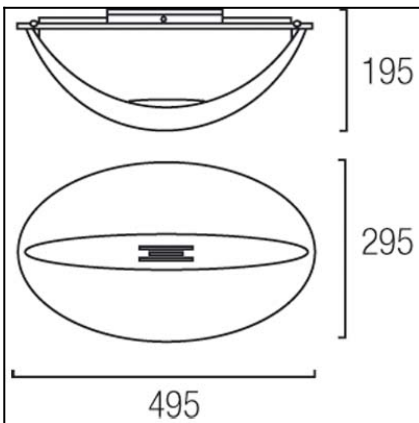

**Design by Benedito Design**

The photograph may not match the reference exactly. Please read the product description to identify the finish.

**TECHNICAL CHARACTERISTICS**

Type:	Ceiling fixture
IP Protection degrees:	IP20
Lampholder:	1 x R7s
Power (W):	R7s MAX 200W
Bulb included:	1 x R7s 160W
Total power consumption (W):	200
Voltage / Frequency:	220-240V/50-60Hz
Warranty (Years):	2
Units per box:	1
Net Weight (Kg):	2.615
EAN:	8435111045107,00