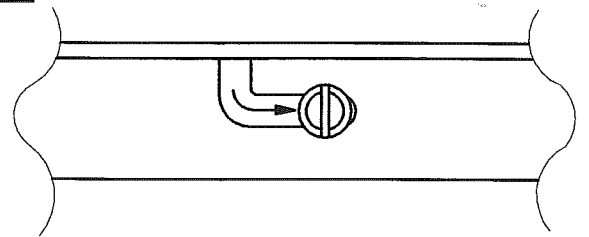

**Design by Benedito Design**

The photograph may not match the reference exactly. Please read the product description to identify the finish.

**TECHNICAL CHARACTERISTICS**

Type:	Ceiling fixture
IP Protection degrees:	IP20
Lampholder:	1 x R7s
Power (W):	R7s MAX 200W
Bulb included:	1 x R7s 160W
Total power consumption (W):	200
Voltage / Frequency:	220-240V/50-60Hz
Warranty (Years):	2
Units per box:	1
Net Weight (Kg):	2.615
EAN:	8435111045107,00

**MATERIALS / FINISHES**

<b>Structure material:</b>	Aluminium	<b>Diffuser material:</b>	Glass
<b>Structure finish:</b>	Chrome		

[Download photometric file .ldt / .ies](#)

A

B

C

D