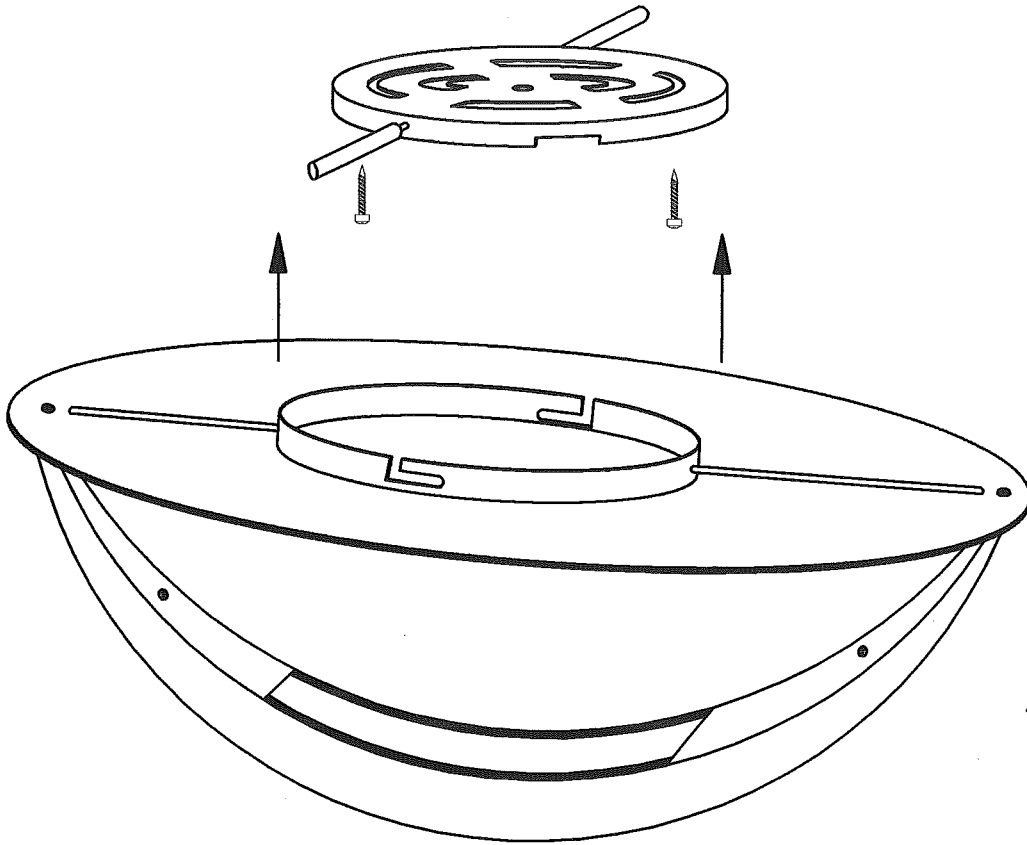

Design by Benedito Design

The photograph may not match the reference exactly. Please read the product description to identify the finish.

TECHNICAL CHARACTERISTICS

Type:	Ceiling fixture
IP Protection degrees:	IP20
Lampholder:	1 x R7s
Power (W):	R7s MAX 200W
Bulb included:	200 x R7s
Total power consumption (W):	200
Voltage / Frequency:	220-240V/50-60Hz
Units per box:	1
Net Weight (Kg):	2.615
EAN:	8435071487191

MATERIALS / FINISHES

Structure material:	Aluminium	Diffuser material:	Glass
Structure finish:	Satin nickel		

[Download photometric file .ldt / .ies](#)

A

B

C

D