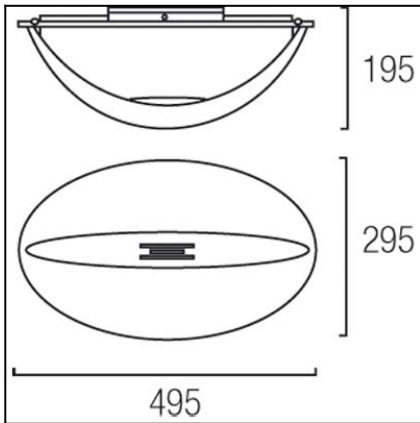

Design by Benedito Design

The photograph may not match the reference exactly. Please read the product description to identify the finish.

TECHNICAL CHARACTERISTICS

Type:	Ceiling fixture
IP Protection degrees:	IP20
Lampholder:	1 x R7s
Power (W):	R7s MAX 200W
Bulb included:	200 x R7s
Total power consumption (W):	200
Voltage / Frequency:	220-240V/50-60Hz
Units per box:	1
Net Weight (Kg):	2.615
EAN:	8435071487191