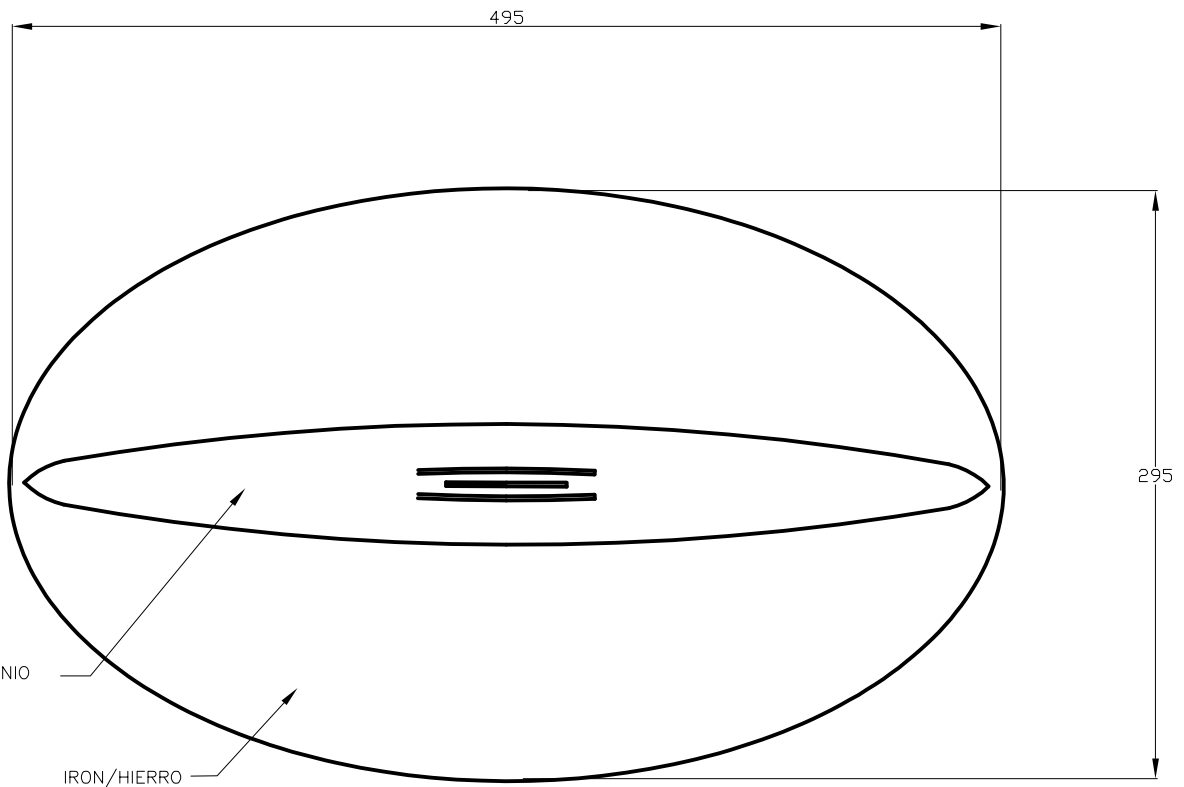

Design by Benedito Design

The photograph may not match the reference exactly. Please read the product description to identify the finish.

TECHNICAL CHARACTERISTICS

Type:	Ceiling fixture
IP Protection degrees:	IP20
Lampholder:	1 x R7s
Power (W):	R7s MAX 200W
Bulb included:	200 x R7s
Total power consumption (W):	200
Voltage / Frequency:	220-240V/50-60Hz
Units per box:	1
Net Weight (Kg):	2.615
EAN:	8435071487191

MATERIALS / FINISHES

Structure material:	Aluminium	Diffuser material:	Glass
Structure finish:	Satin nickel		

[Download photometric file .ldt / .ies](#)

A

B

C

D