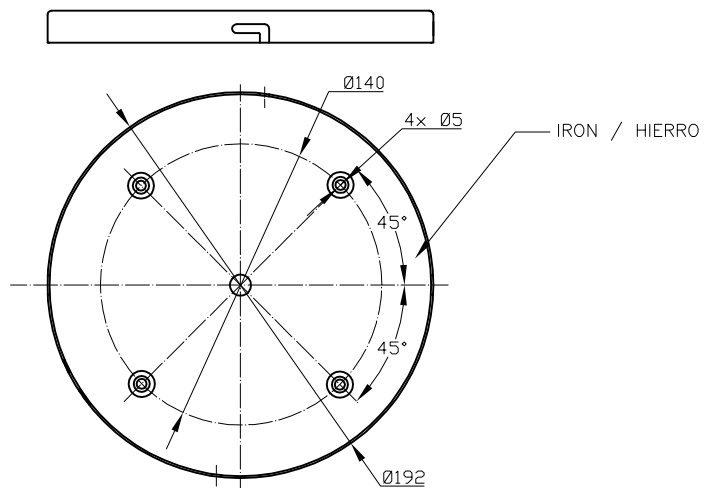

Design by Benedito Design

The photograph may not match the reference exactly. Please read the product description to identify the finish.

TECHNICAL CHARACTERISTICS

Type:	Ceiling fixture
IP Protection degrees:	IP20
Lampholder:	1 x R7s
Power (W):	R7s MAX 200W
Bulb included:	200 x R7s
Total power consumption (W):	200
Voltage / Frequency:	220-240V/50-60Hz
Units per box:	1
Net Weight (Kg):	2.615
EAN:	8435071487191

MATERIALS / FINISHES

Structure material:	Aluminium	Diffuser material:	Glass
Structure finish:	Satin nickel		

[Download photometric file .ldt / .ies](#)

A

B

C

D