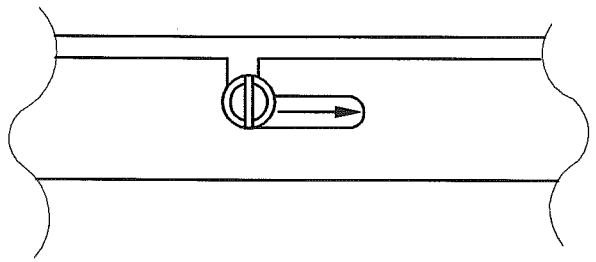

Design by Benedito Design

The photograph may not match the reference exactly. Please read the product description to identify the finish.

TECHNICAL CHARACTERISTICS

Type:	Ceiling fixture
IP Protection degrees:	IP20
Lampholder:	1 x R7s
Power (W):	R7s MAX 200W
Bulb included:	200 x R7s
Total power consumption (W):	200
Voltage / Frequency:	220-240V/50-60Hz
Units per box:	1
Net Weight (Kg):	2.615
EAN:	8435071487191

MATERIALS / FINISHES

Structure material:	Aluminium	Diffuser material:	Glass
Structure finish:	Satin nickel		

[Download photometric file .ldt / .ies](#)

A

B

C

D