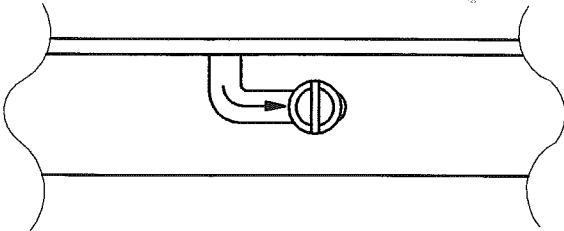

Design by Benedito Design

The photograph may not match the reference exactly. Please read the product description to identify the finish.

TECHNICAL CHARACTERISTICS

Type:	Ceiling fixture
IP Protection degrees:	IP20
Lampholder:	1 x R7s
Power (W):	R7s MAX 200W
Bulb included:	200 x R7s
Total power consumption (W):	200
Voltage / Frequency:	220-240V/50-60Hz
Units per box:	1
Net Weight (Kg):	2.615
EAN:	8435071487191

MATERIALS / FINISHES

Structure material:	Aluminium	Diffuser material:	Glass
Structure finish:	Satin nickel		

[Download photometric file .ldt / .ies](#)

A

B

C

D