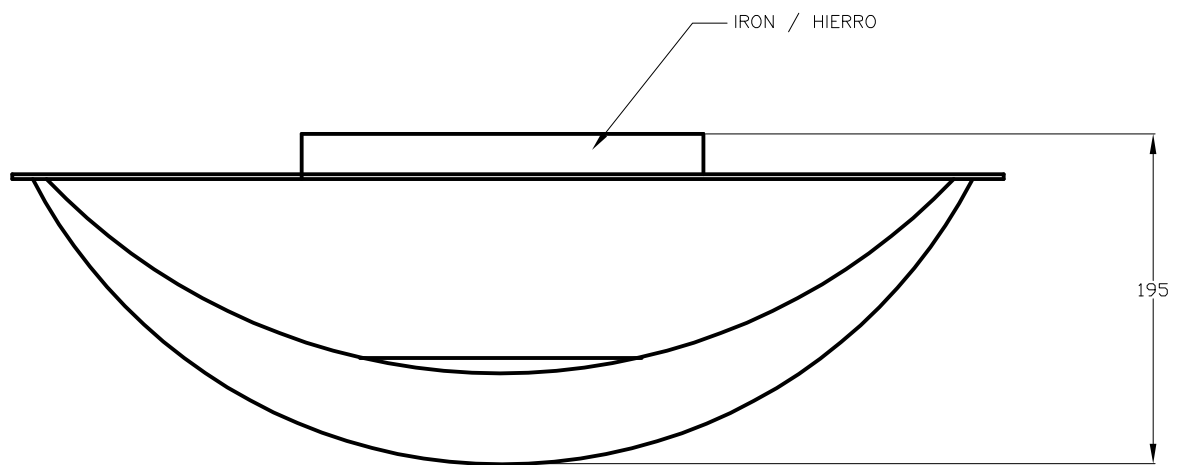

Design by Benedito Design

The photograph may not match the reference exactly. Please read the product description to identify the finish.

TECHNICAL CHARACTERISTICS

Type:	Ceiling fixture
IP Protection degrees:	IP20
Lampholder:	1 x R7s
Power (W):	R7s MAX 200W
Bulb included:	200 x R7s
Total power consumption (W):	200
Voltage / Frequency:	220-240V/50-60Hz
Units per box:	1
Net Weight (Kg):	2.615
EAN:	8435071487191

MATERIALS / FINISHES

Structure material:	Aluminium	Diffuser material:	Glass
Structure finish:	Satin nickel		

[Download photometric file .ldt / .ies](#)

A

B

C

D