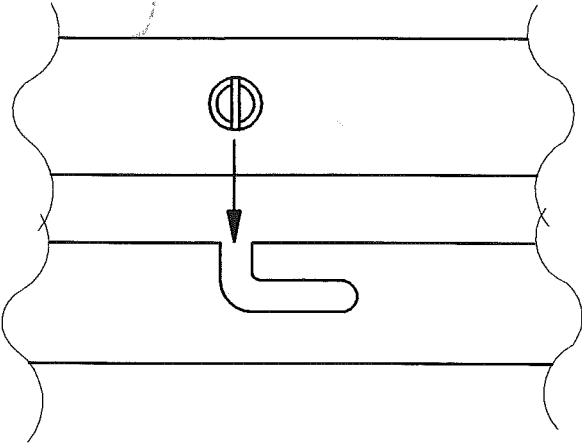

Design by Benedito Design

The photograph may not match the reference exactly. Please read the product description to identify the finish.

TECHNICAL CHARACTERISTICS

Type:	Ceiling fixture
IP Protection degrees:	IP20
Lampholder:	1 x R7s
Power (W):	R7s MAX 200W
Bulb included:	200 x R7s
Total power consumption (W):	200
Voltage / Frequency:	220-240V/50-60Hz
Units per box:	1
Net Weight (Kg):	2.615
EAN:	8435071487191

MATERIALS / FINISHES

Structure material:	Aluminium	Diffuser material:	Glass
Structure finish:	Satin nickel		

[Download photometric file .ldt / .ies](#)

A

B

C

D