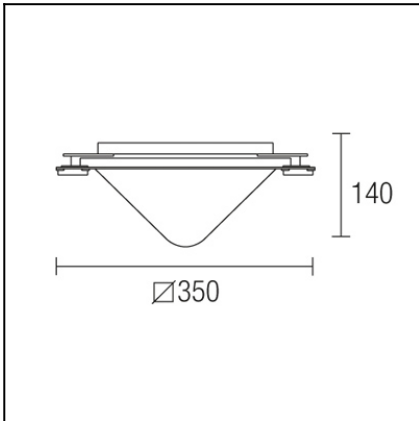

The photograph may not match the reference exactly. Please read the product description to identify the finish.

Download photometric file .ldt /.ies

TECHNICAL CHARACTERISTICS

Type:	Ceiling fixture
IP Protection degrees:	IP23
Lampholder:	2 x E27
Power (W):	E27 MAX 60W
Total power consumption (W):	120
Voltage / Frequency:	220-240V/50-60Hz
Units per box:	1
Net Weight (Kg):	3
EAN:	8435071488617