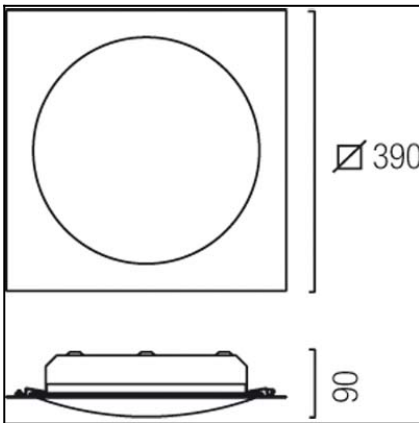

Design by Josep Patsí

The photograph may not match the reference exactly. Please read the product description to identify the finish.

Download photometric file .ldt / .ies

TECHNICAL CHARACTERISTICS

Type:	Ceiling fixture
IP Protection degrees:	IP20
Lampholder:	3 x G24d2
Power (W):	G24d2 18W
Voltage / Frequency:	220-240V/50Hz
Warranty (Years):	2
Units per box:	6
Net Weight (Kg):	3.64
EAN:	8435111046333,00